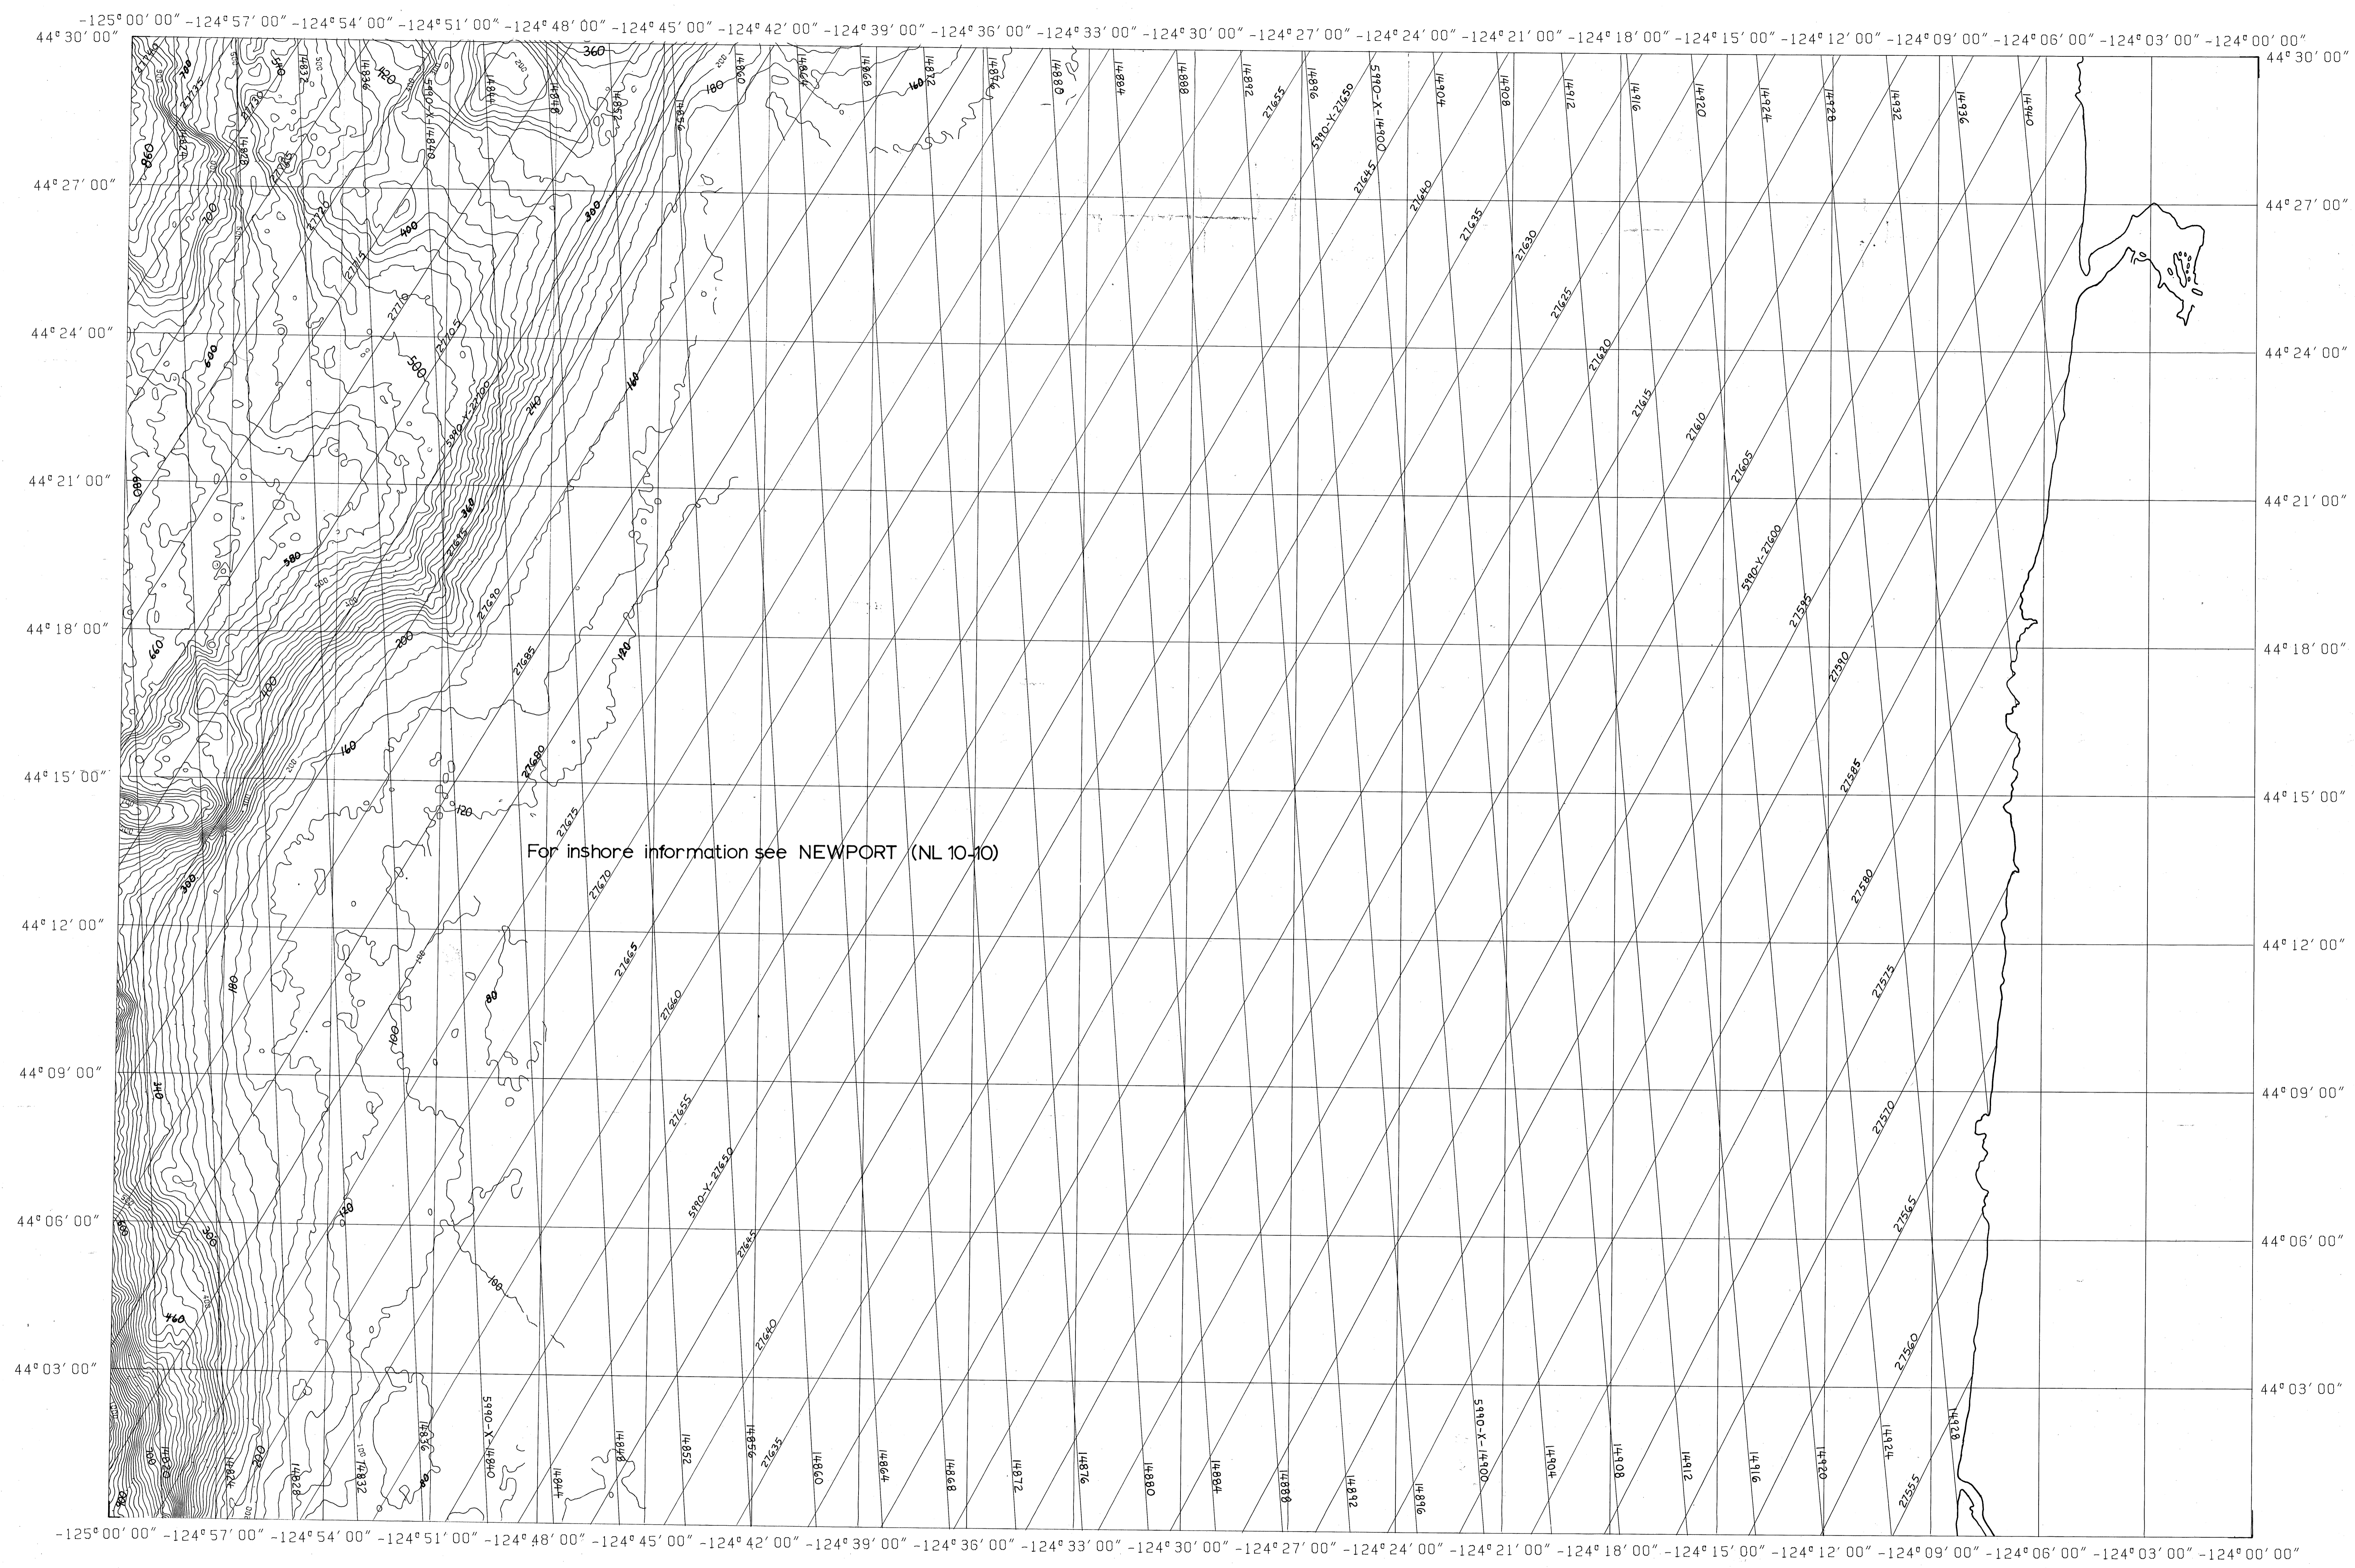

DRAWING NUMBER
LM-132

DRAWING NUMBER
1:100,000

DRAWING NUMBER
LM-132

DRAWING NUMBER
Waldport, OR

DRAWING NUMBER
LM 132

FRANKE CALIFORNIA
PLAN HOLD CORPORATION
REGISTERED BY NUMBER 02548
POSTER SIZE OF PRINT ON THIS LINE

WALDPOR N440124W
SCALE: 1:100,000
NOS MULTIBEAM SURVEYS
Contours in corrected meters

WALDPOR N440124W

LM 132