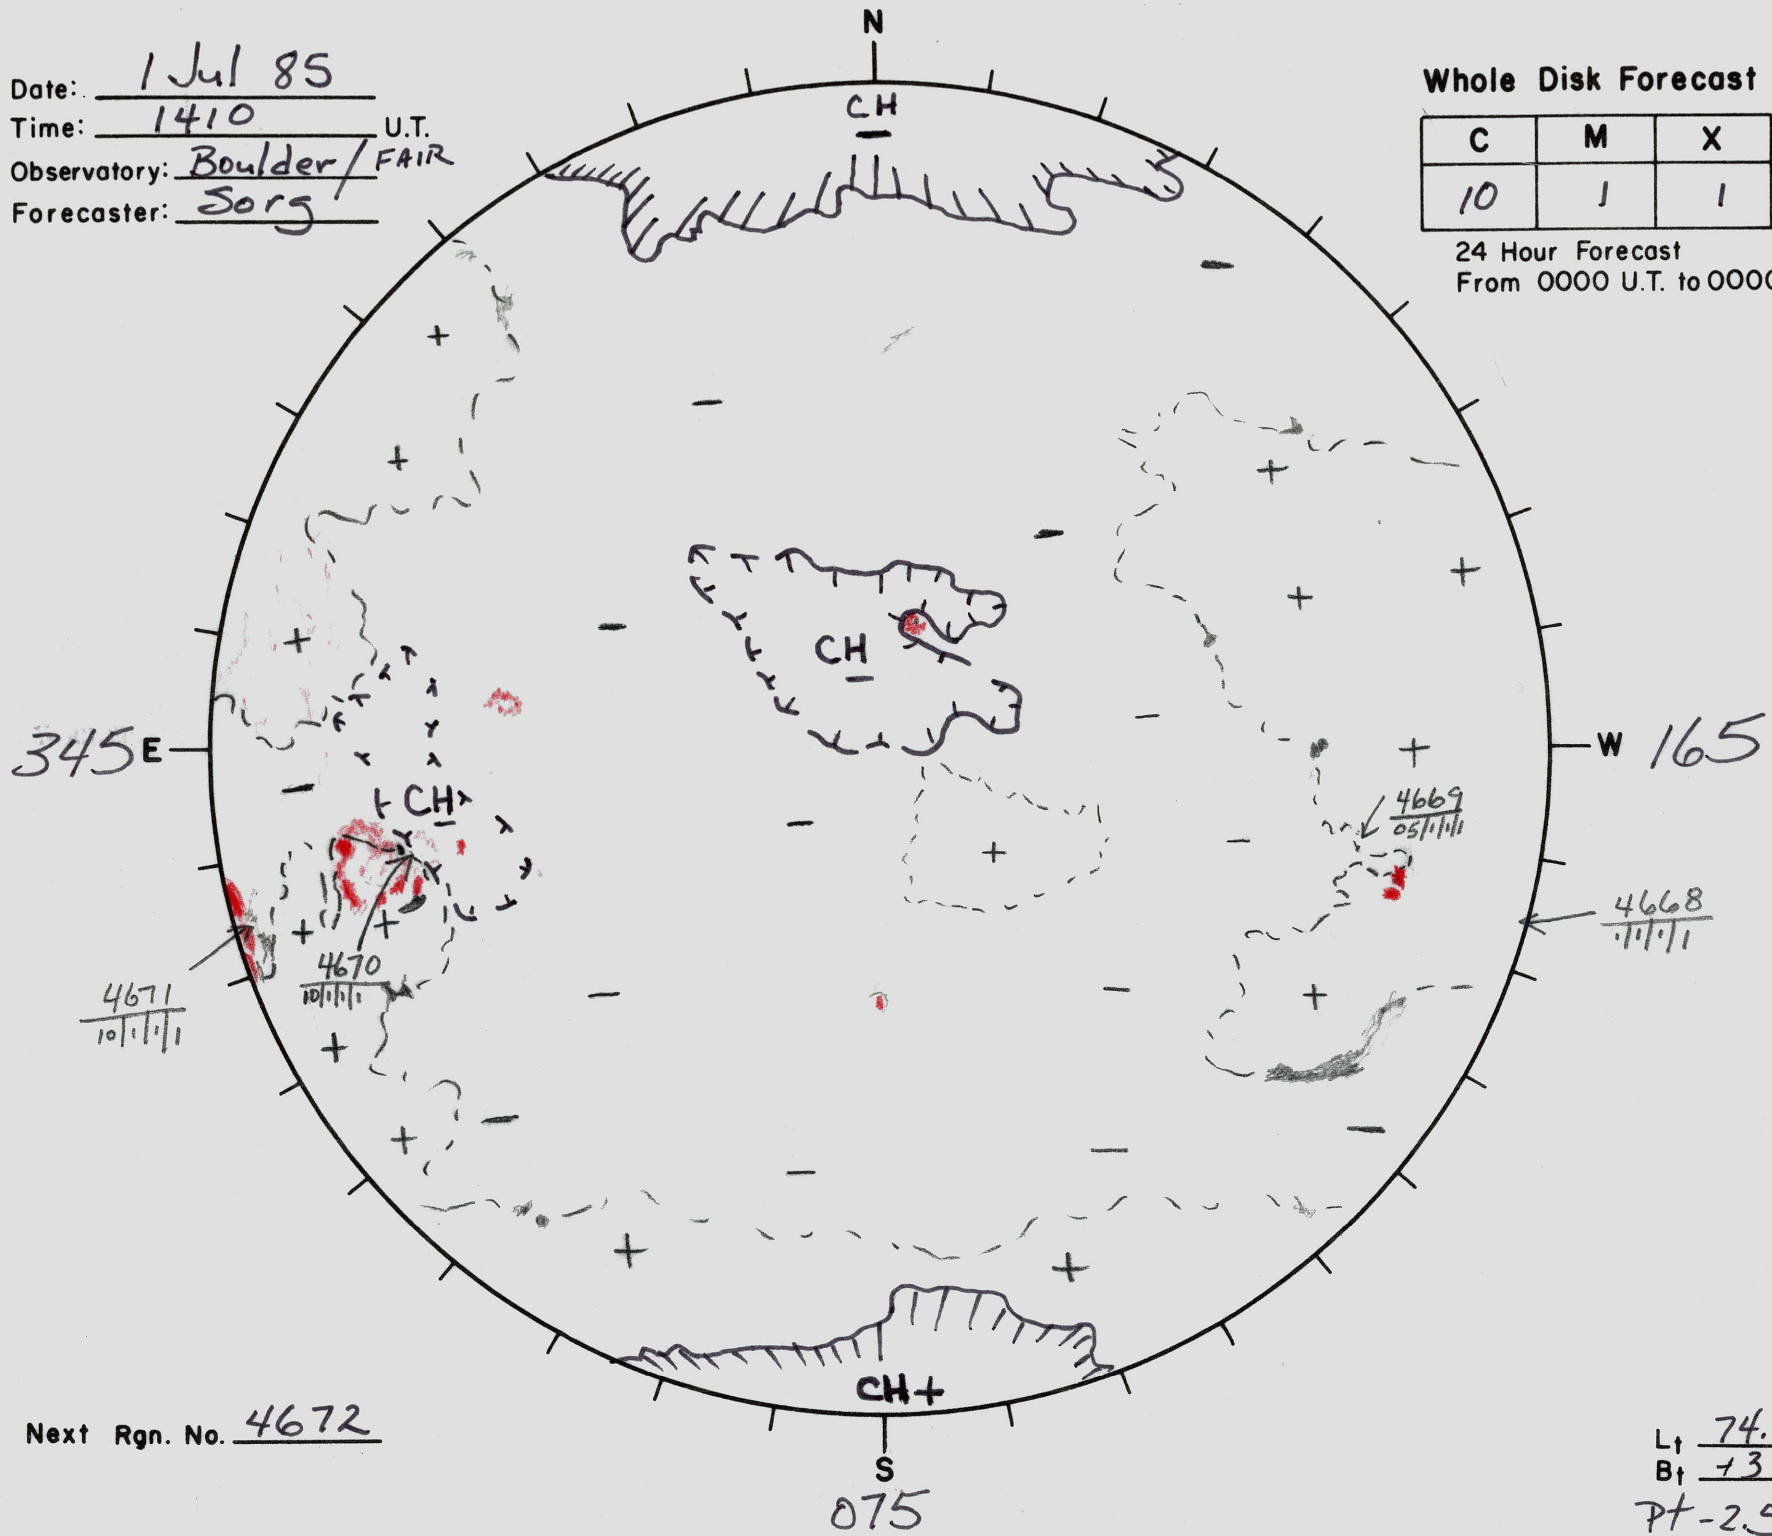

Date: 1 Jul 85  
 Time: 1410 U.T.  
 Observatory: Boulder / FAIR  
 Forecaster: Sorg

Whole Disk Forecast

C	M	X	P
10	1	1	1

24 Hour Forecast  
 From 0000 U.T. to 0000 U.T.

Next Rgn. No. 4672

Lt 74.6  
 Bt +3  
 Pt -2.5