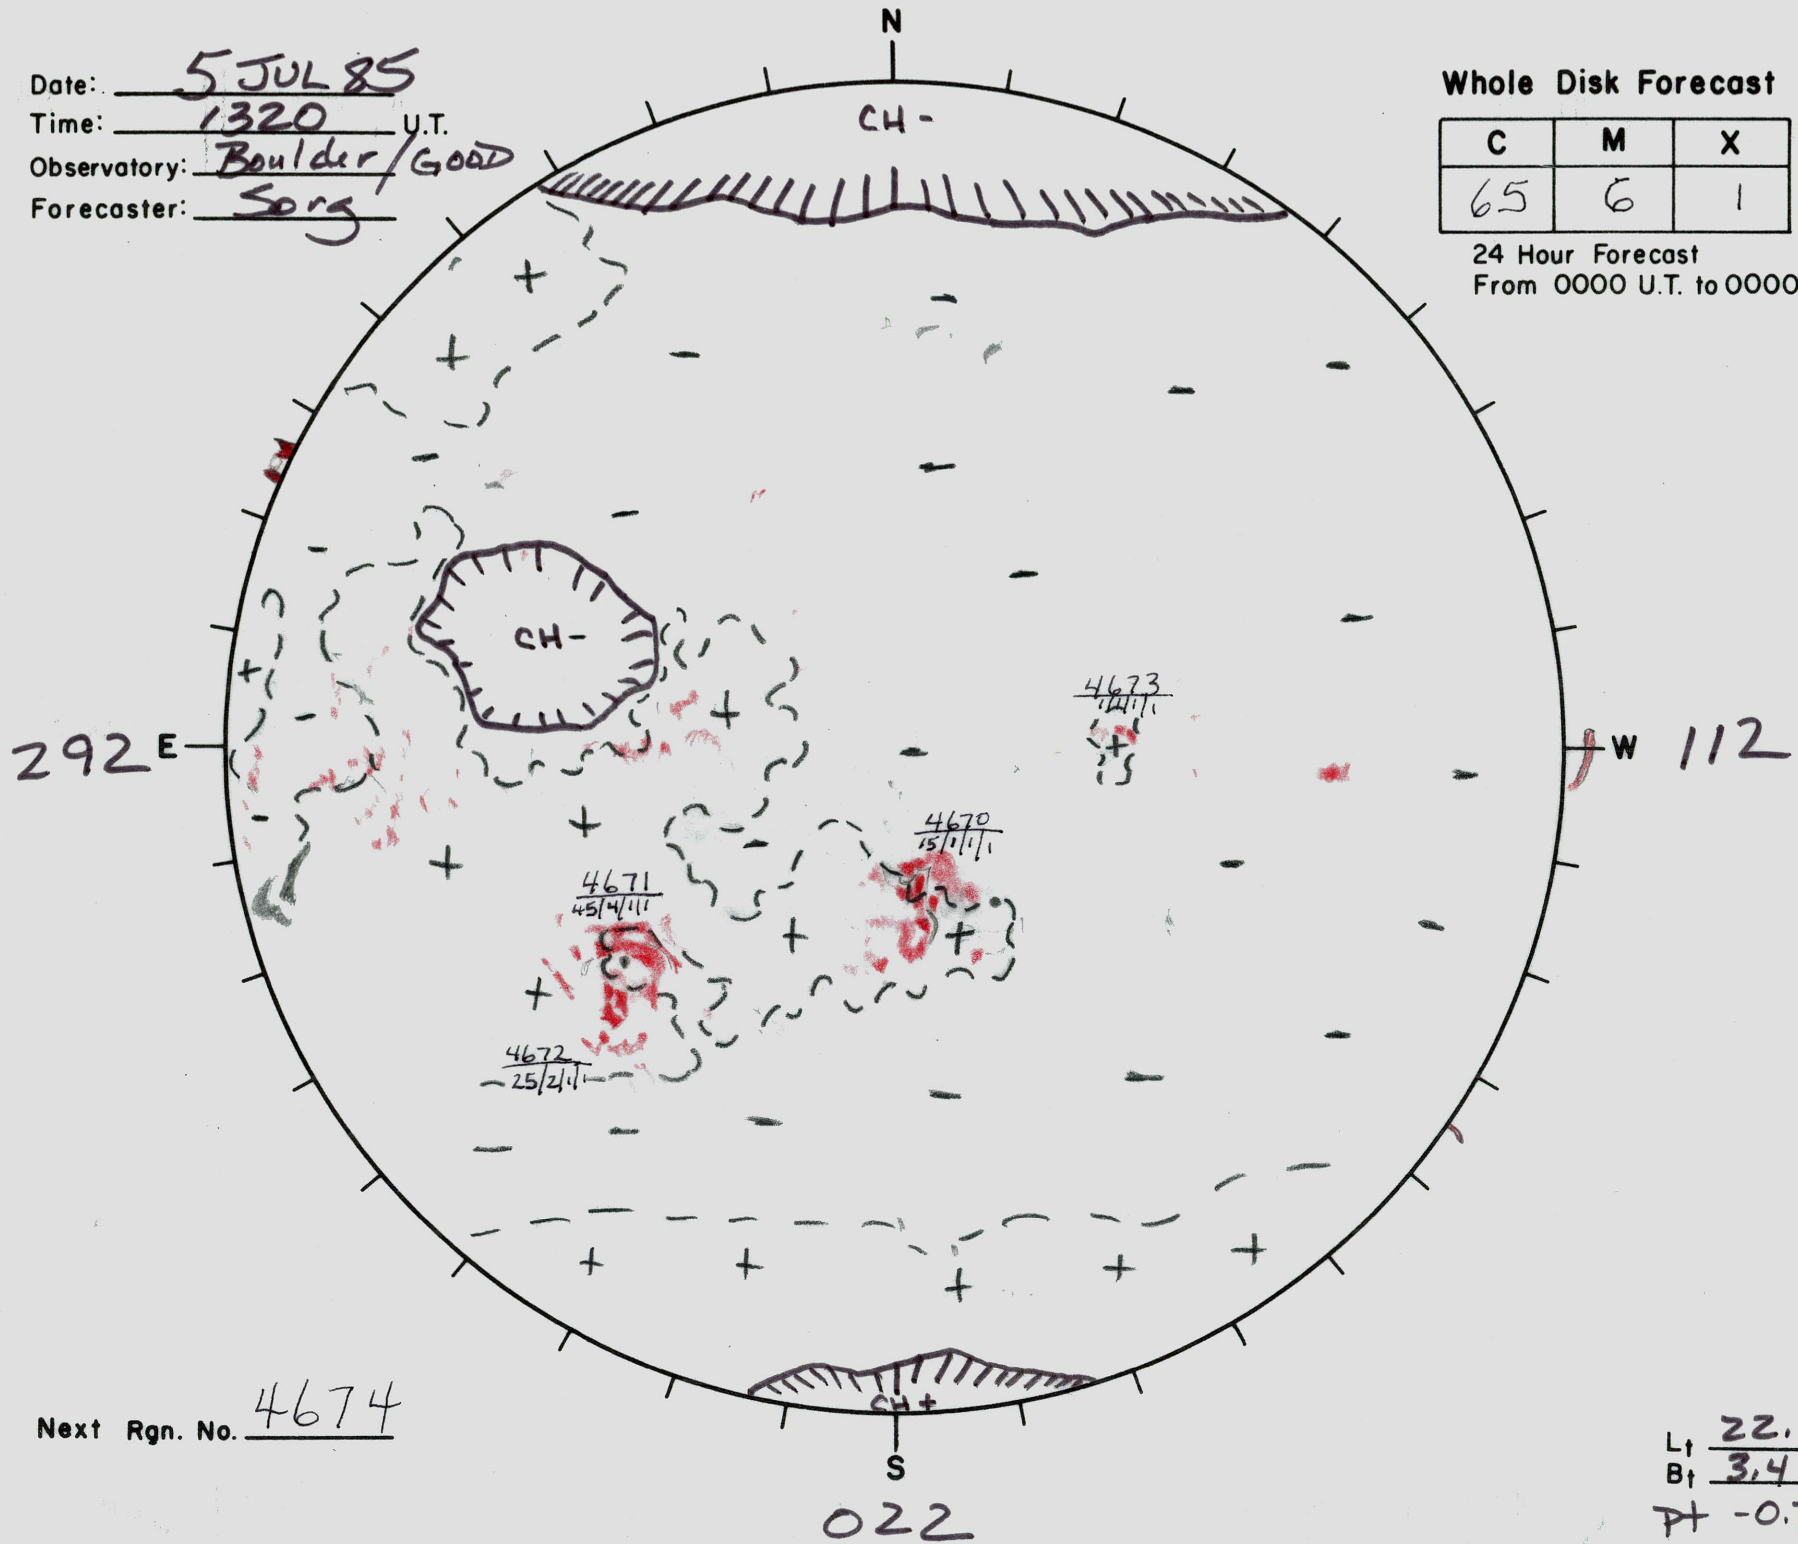

Date: 5 JUL 85
 Time: 1320 U.T.
 Observatory: Boulder/GOOD
 Forecaster: Song

Whole Disk Forecast

C	M	X	P
65	6	1	1

24 Hour Forecast
 From 0000 U.T. to 0000 U.T.

Next Rgn. No. 4674

L_f 22.1
 B_f 3.4
 P_f -0.7