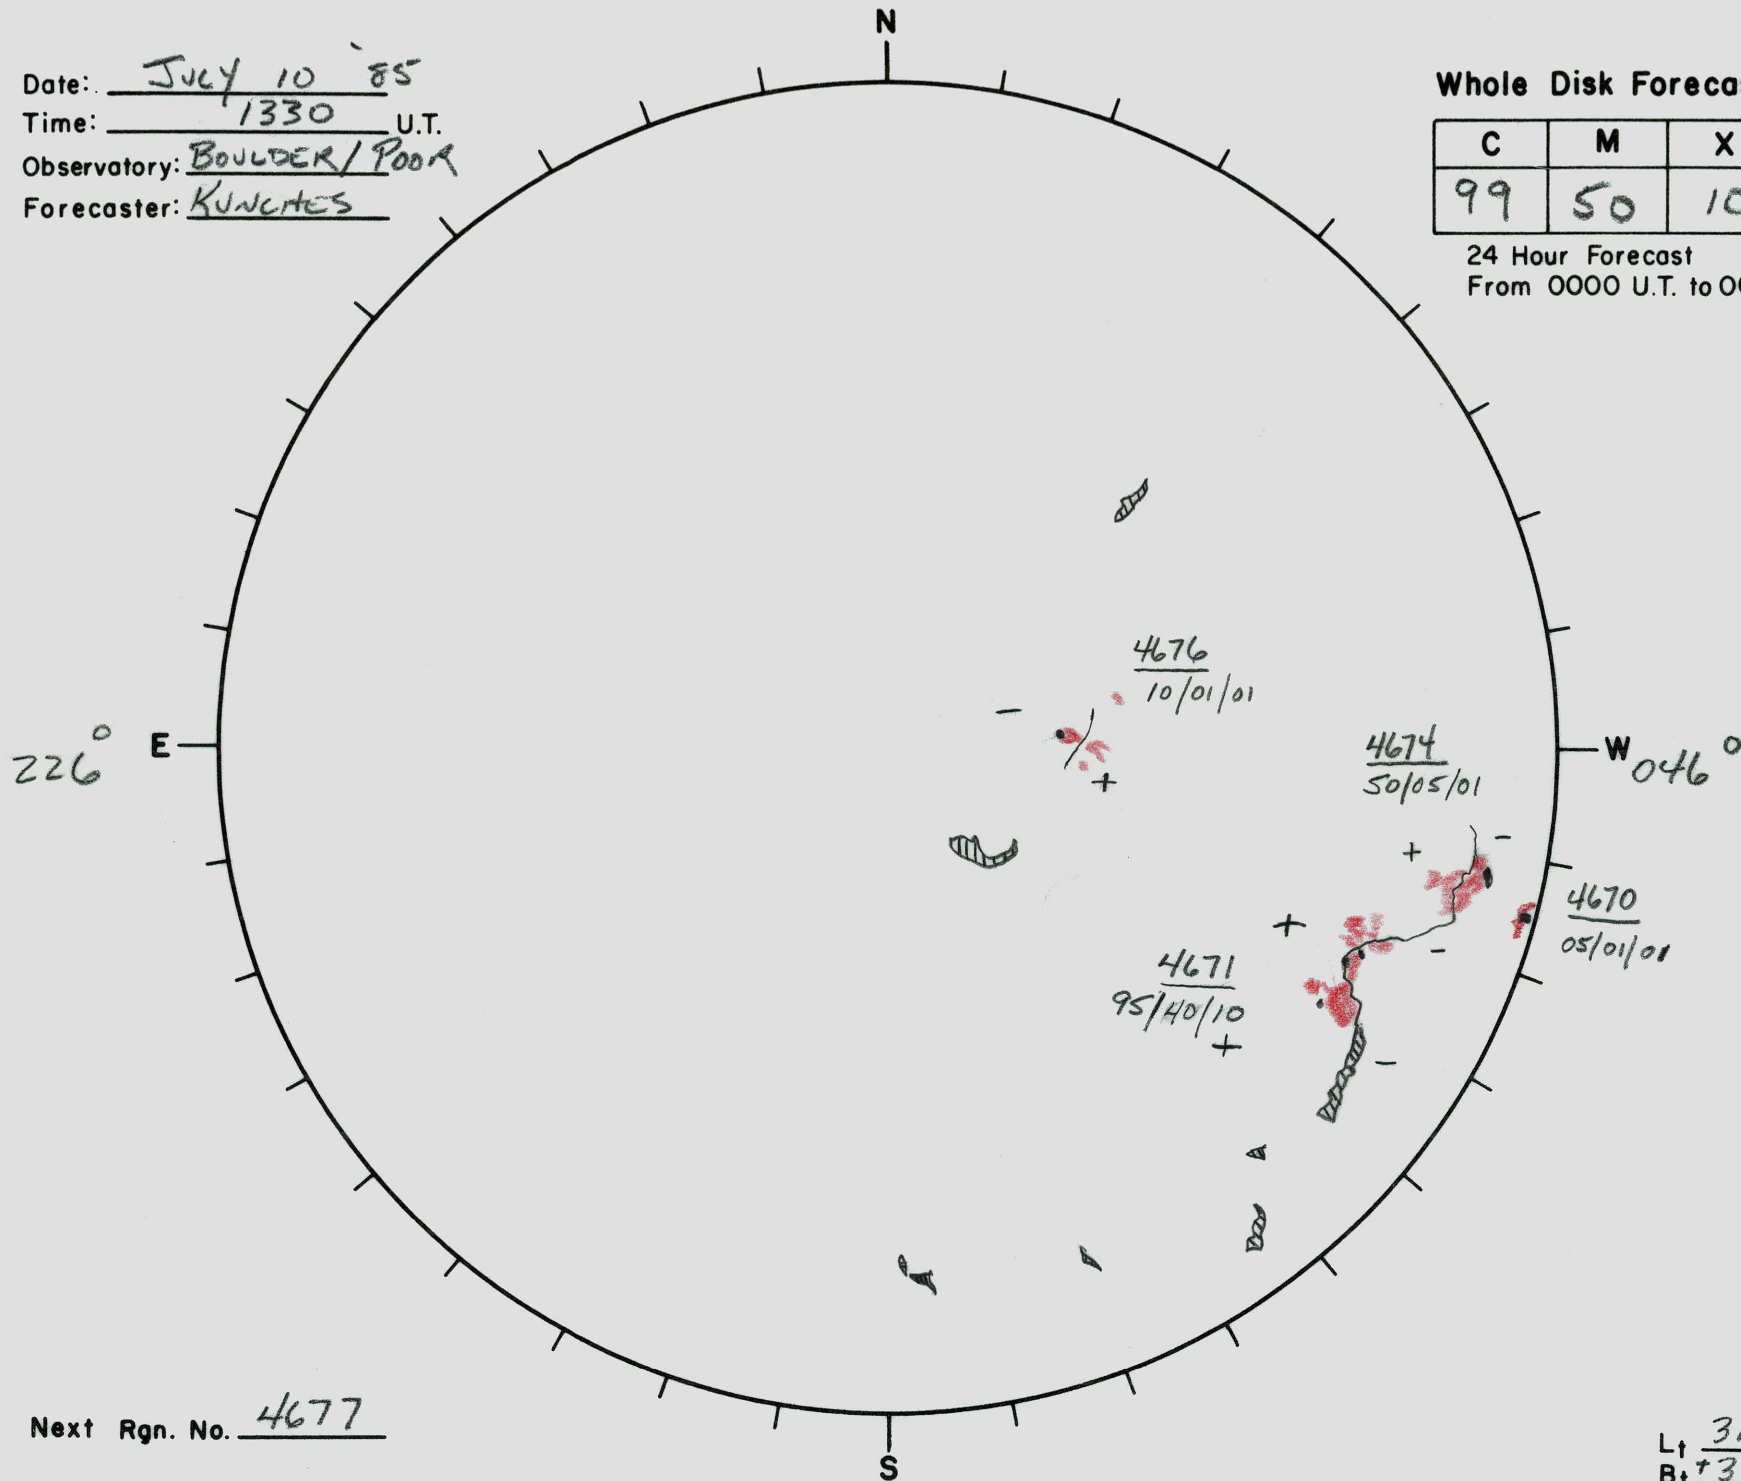

Date: JULY 10 '85
Time: 1330 U.T.
Observatory: BOULDER/POOR
Forecaster: KUNCHES

Whole Disk Forecast

C	M	X
99	50	10

24 Hour Forecast
From 0000 U.T. to 0000 U.T.

Next Rgn. No. 4677

L_t 316°
B_t +3.9°