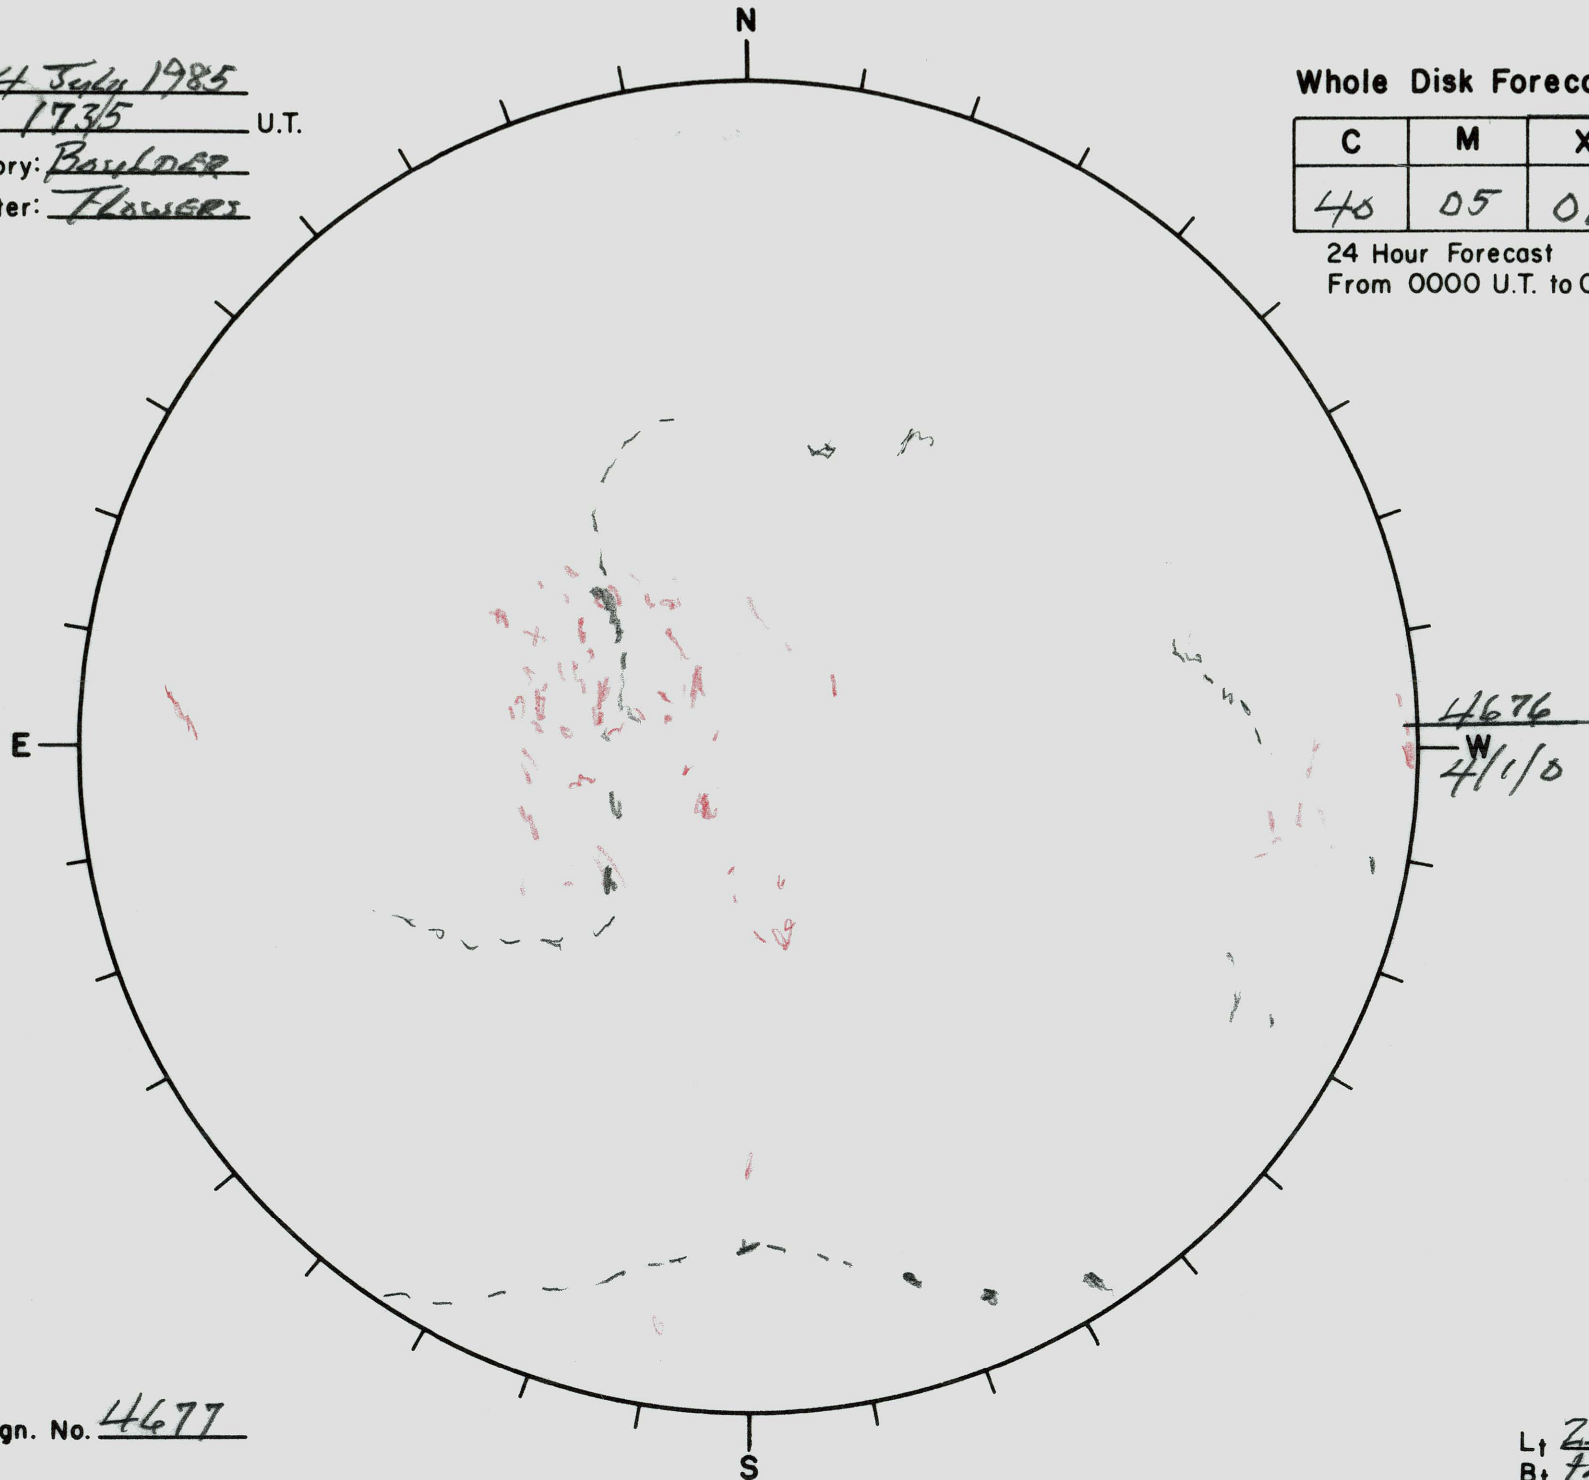

Date: 14 July 1985
Time: 1735 U.T.
Observatory: BOULDER
Forecaster: FLOWERS

Whole Disk Forecast

C	M	X	P
40	05	01	01

24 Hour Forecast
From 0000 U.T. to 0000 U.T.

Next Rgn. No. 4677

L† 259.2
B† 74.3