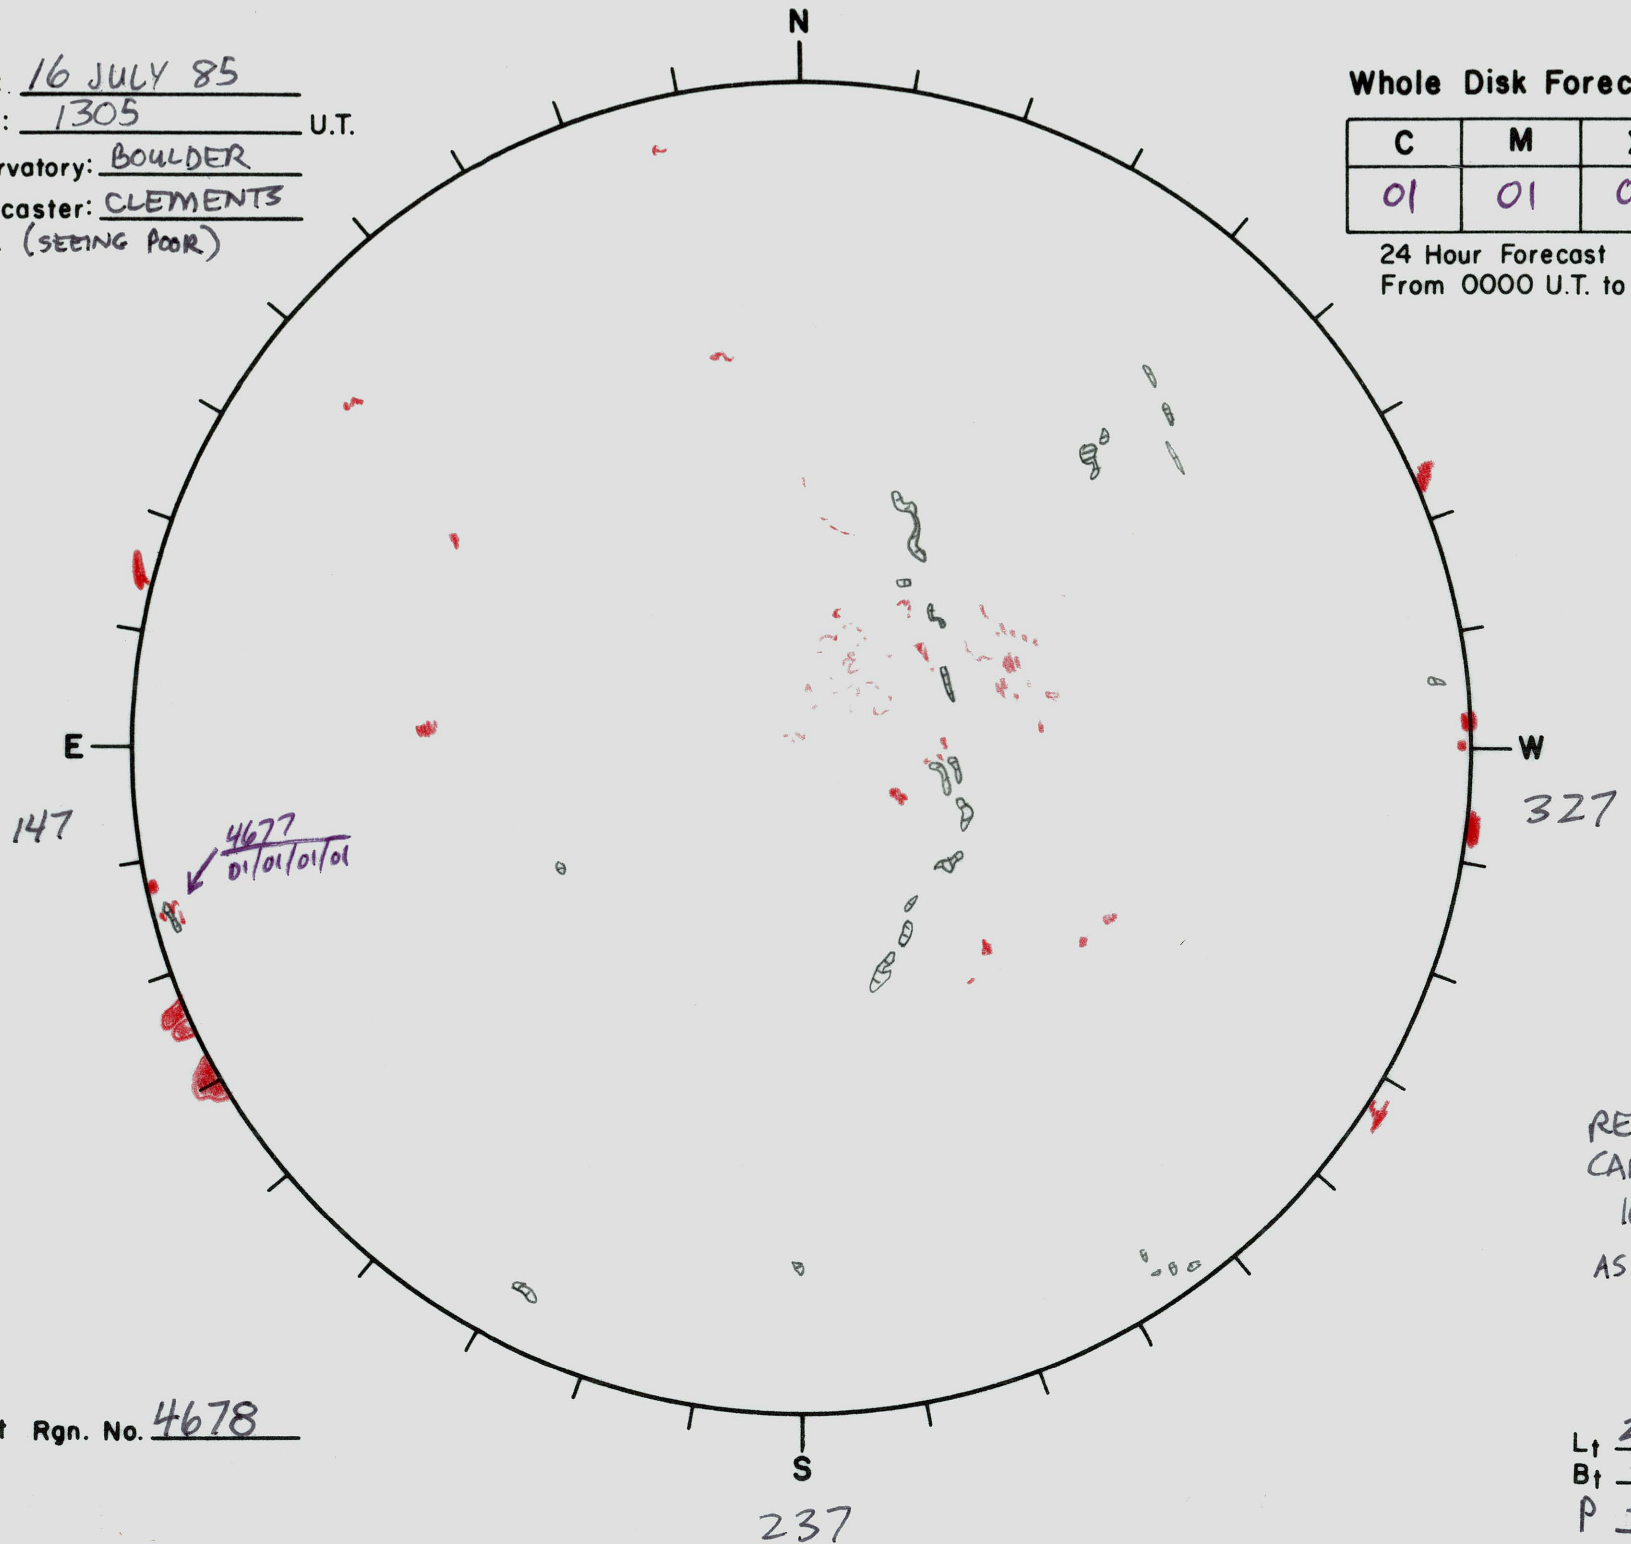

Date: 16 JULY 85
 Time: 1305 U.T.
 Observatory: BOULDER
 Forecaster: CLEMENTS

Whole Disk Forecast

C	M	X	P
01	01	01	01

24 Hour Forecast
 From 0000 U.T. to 0000 U.T.

BOULDER H_α (SEEING POOR)

RETURNING
 CARRINGTONS
 107-147
 AS OF 1305 UT.

Next Rgn. No. 4678

L_f 236.6
 B_f +4.5
 P +4.3