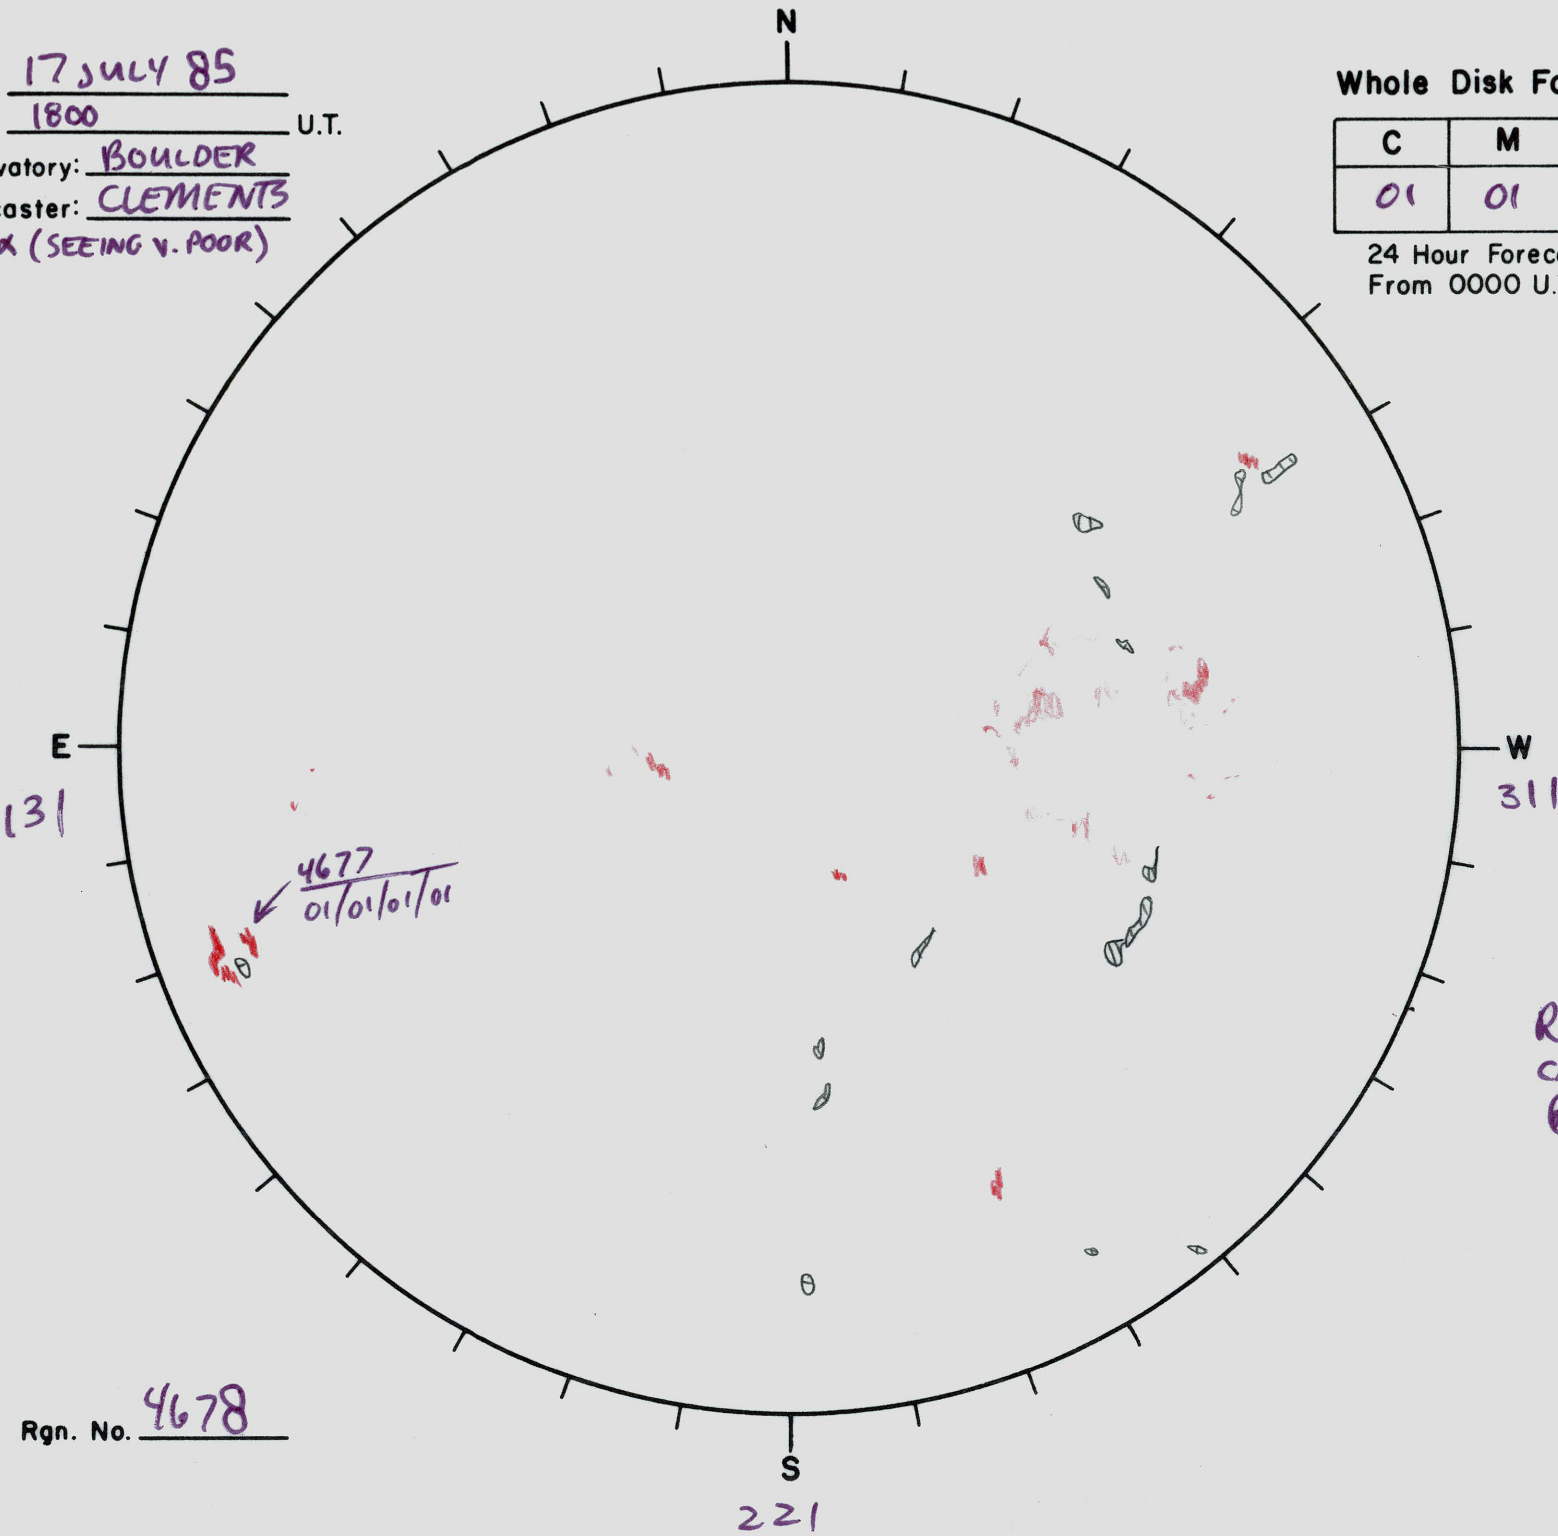

Date: 17 JULY 85
 Time: 1800 U.T.
 Observatory: BOULDER
 Forecaster: CLEMENTS

Whole Disk Forecast

C	M	X	P
01	01	01	01

24 Hour Forecast
 From 0000 U.T. to 0000 U.T.

BOULDER H & (SEEING V. POOR)

RETURNING
 CARRINGTONS:
 @ 1800 UT
 91 TO 131

Next Rgn. No. 4678

L_f 220.6
 B_f +4.6
 P_T +4.8