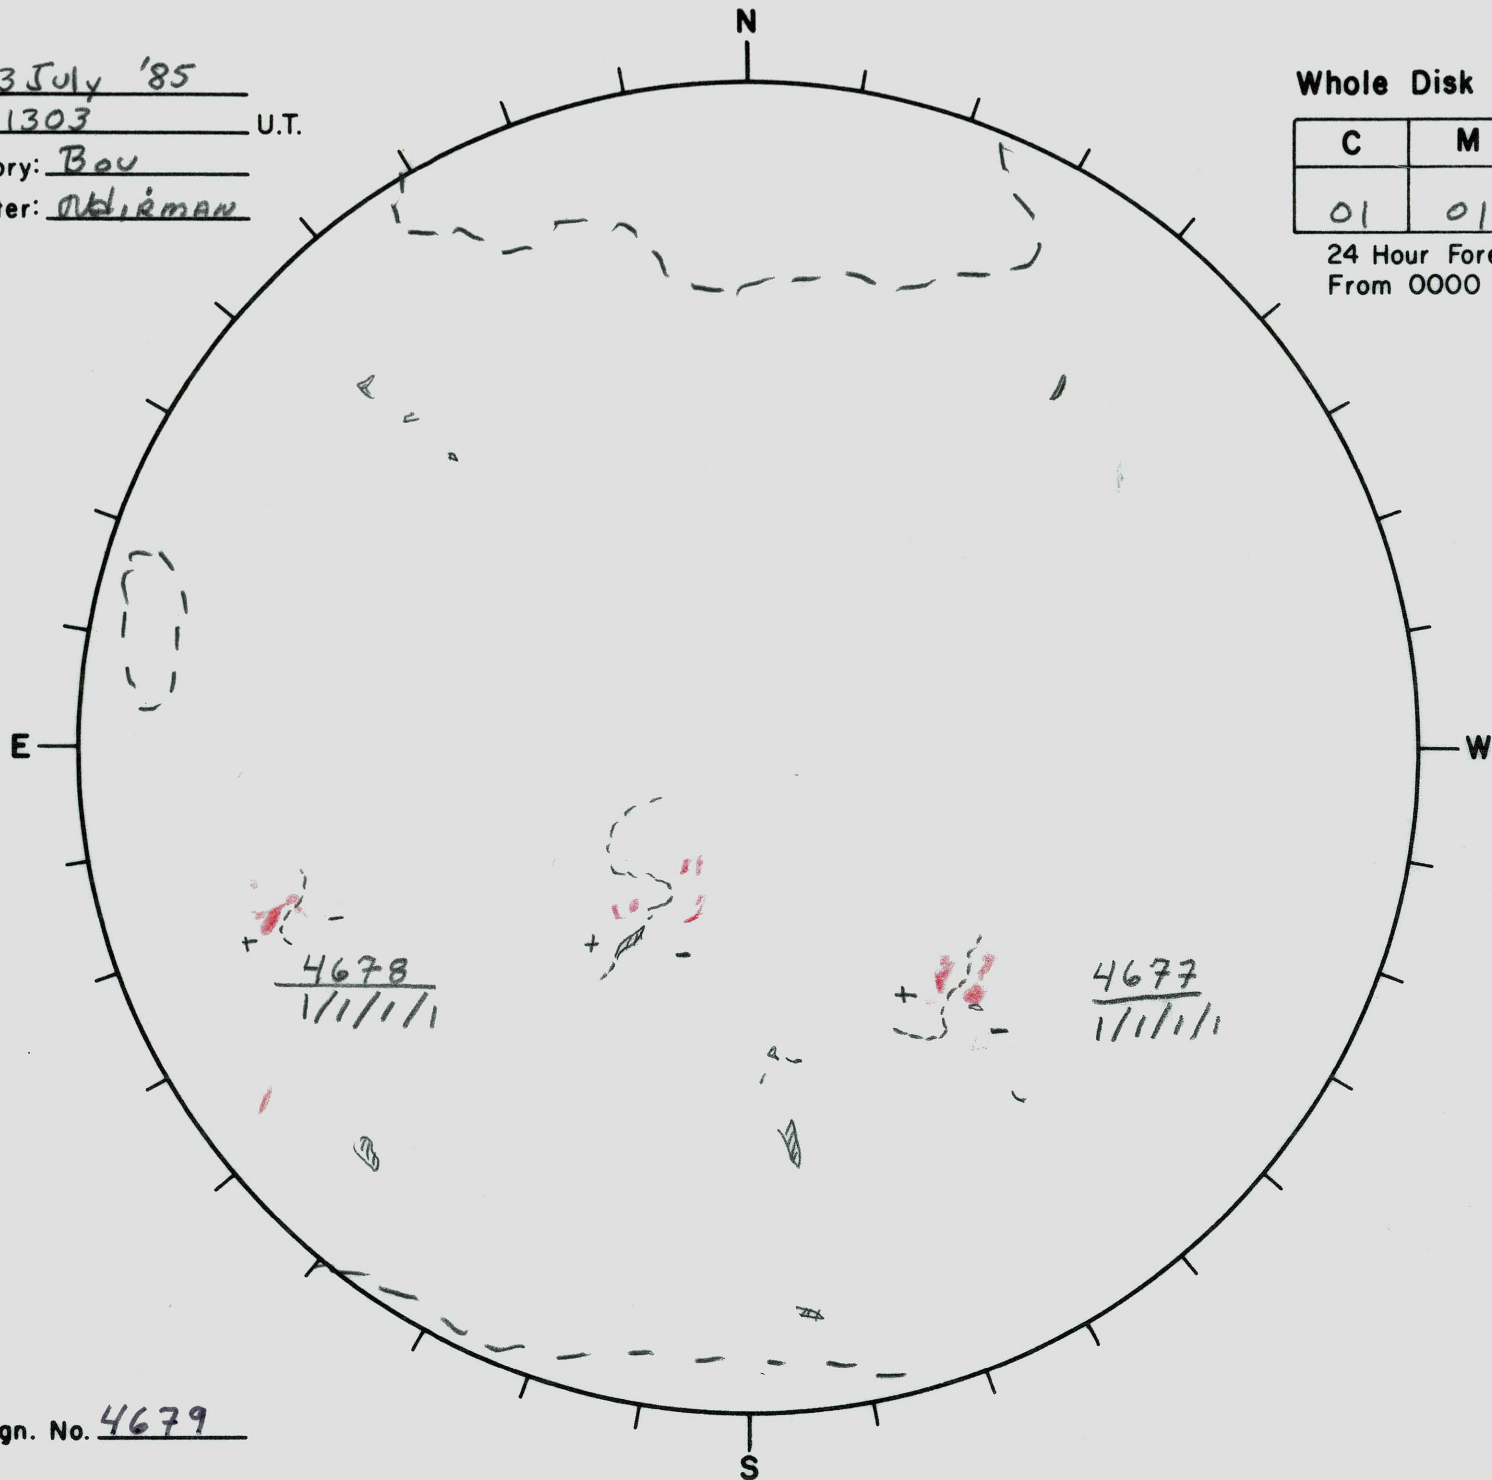

Date: 23 July '85  
 Time: 1303 U.T.  
 Observatory: Bou  
 Forecaster: Abirman

Whole Disk Forecast

C	M	X	P
01	01	01	01

24 Hour Forecast  
 From 0000 U.T. to 0000 U.T.

Next Rgn. No. 4679

L<sub>f</sub> 143.9  
 B<sub>f</sub> 5.1