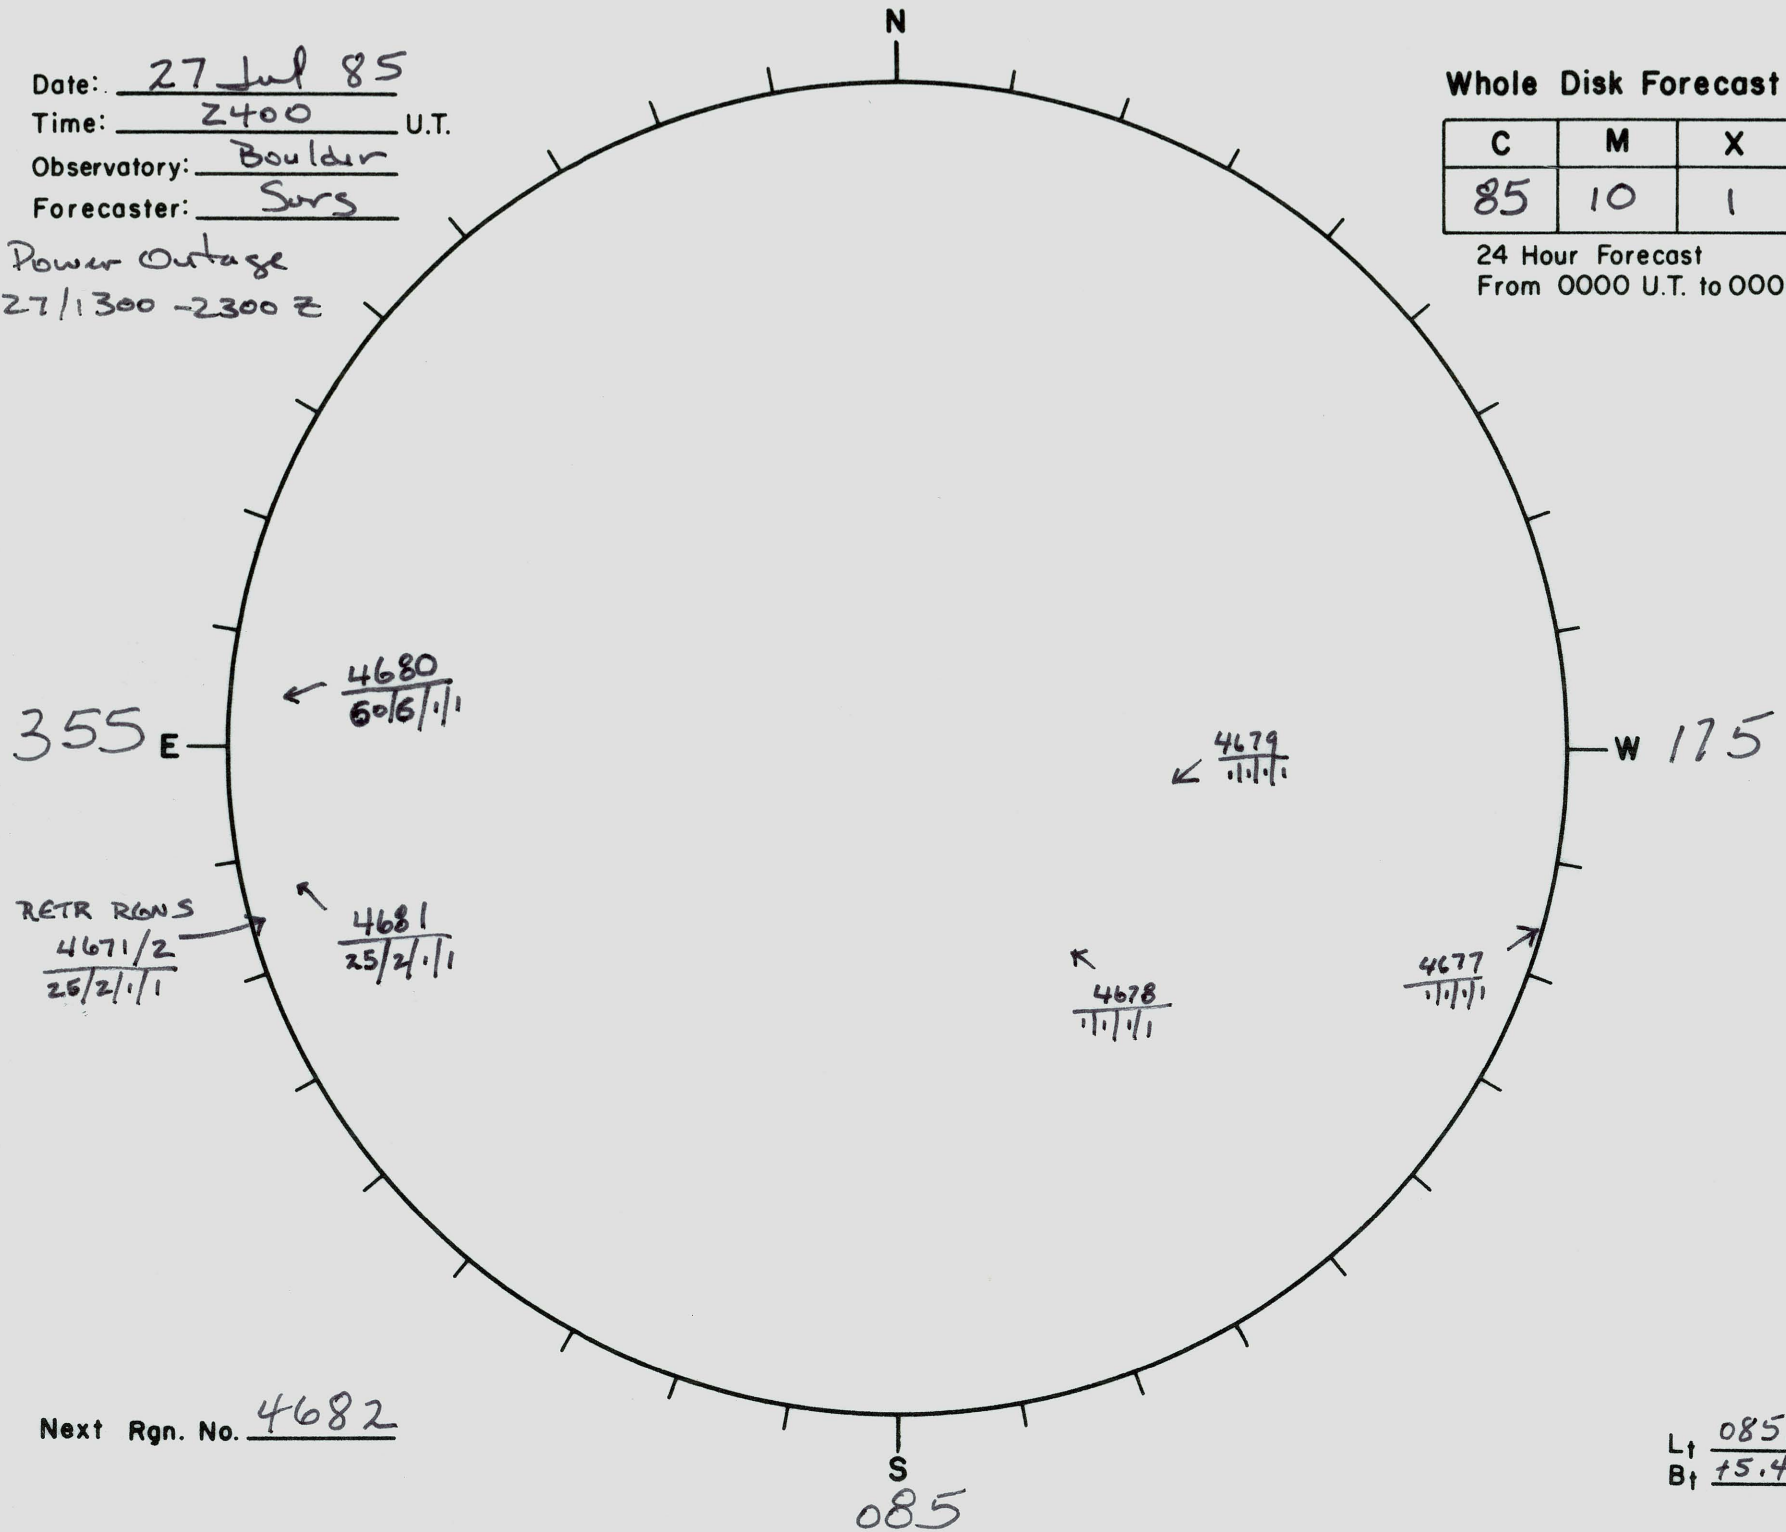

Date: 27 Jul 85  
 Time: 2400 U.T.  
 Observatory: Boulder  
 Forecaster: Surs

Power Outage  
 27/1300 - 2300 Z

Whole Disk Forecast

C	M	X	P
85	10	1	1

24 Hour Forecast  
 From 0000 U.T. to 0000 U.T.

Next Rgn. No. 4682

L† 085.1  
 B† 15.4