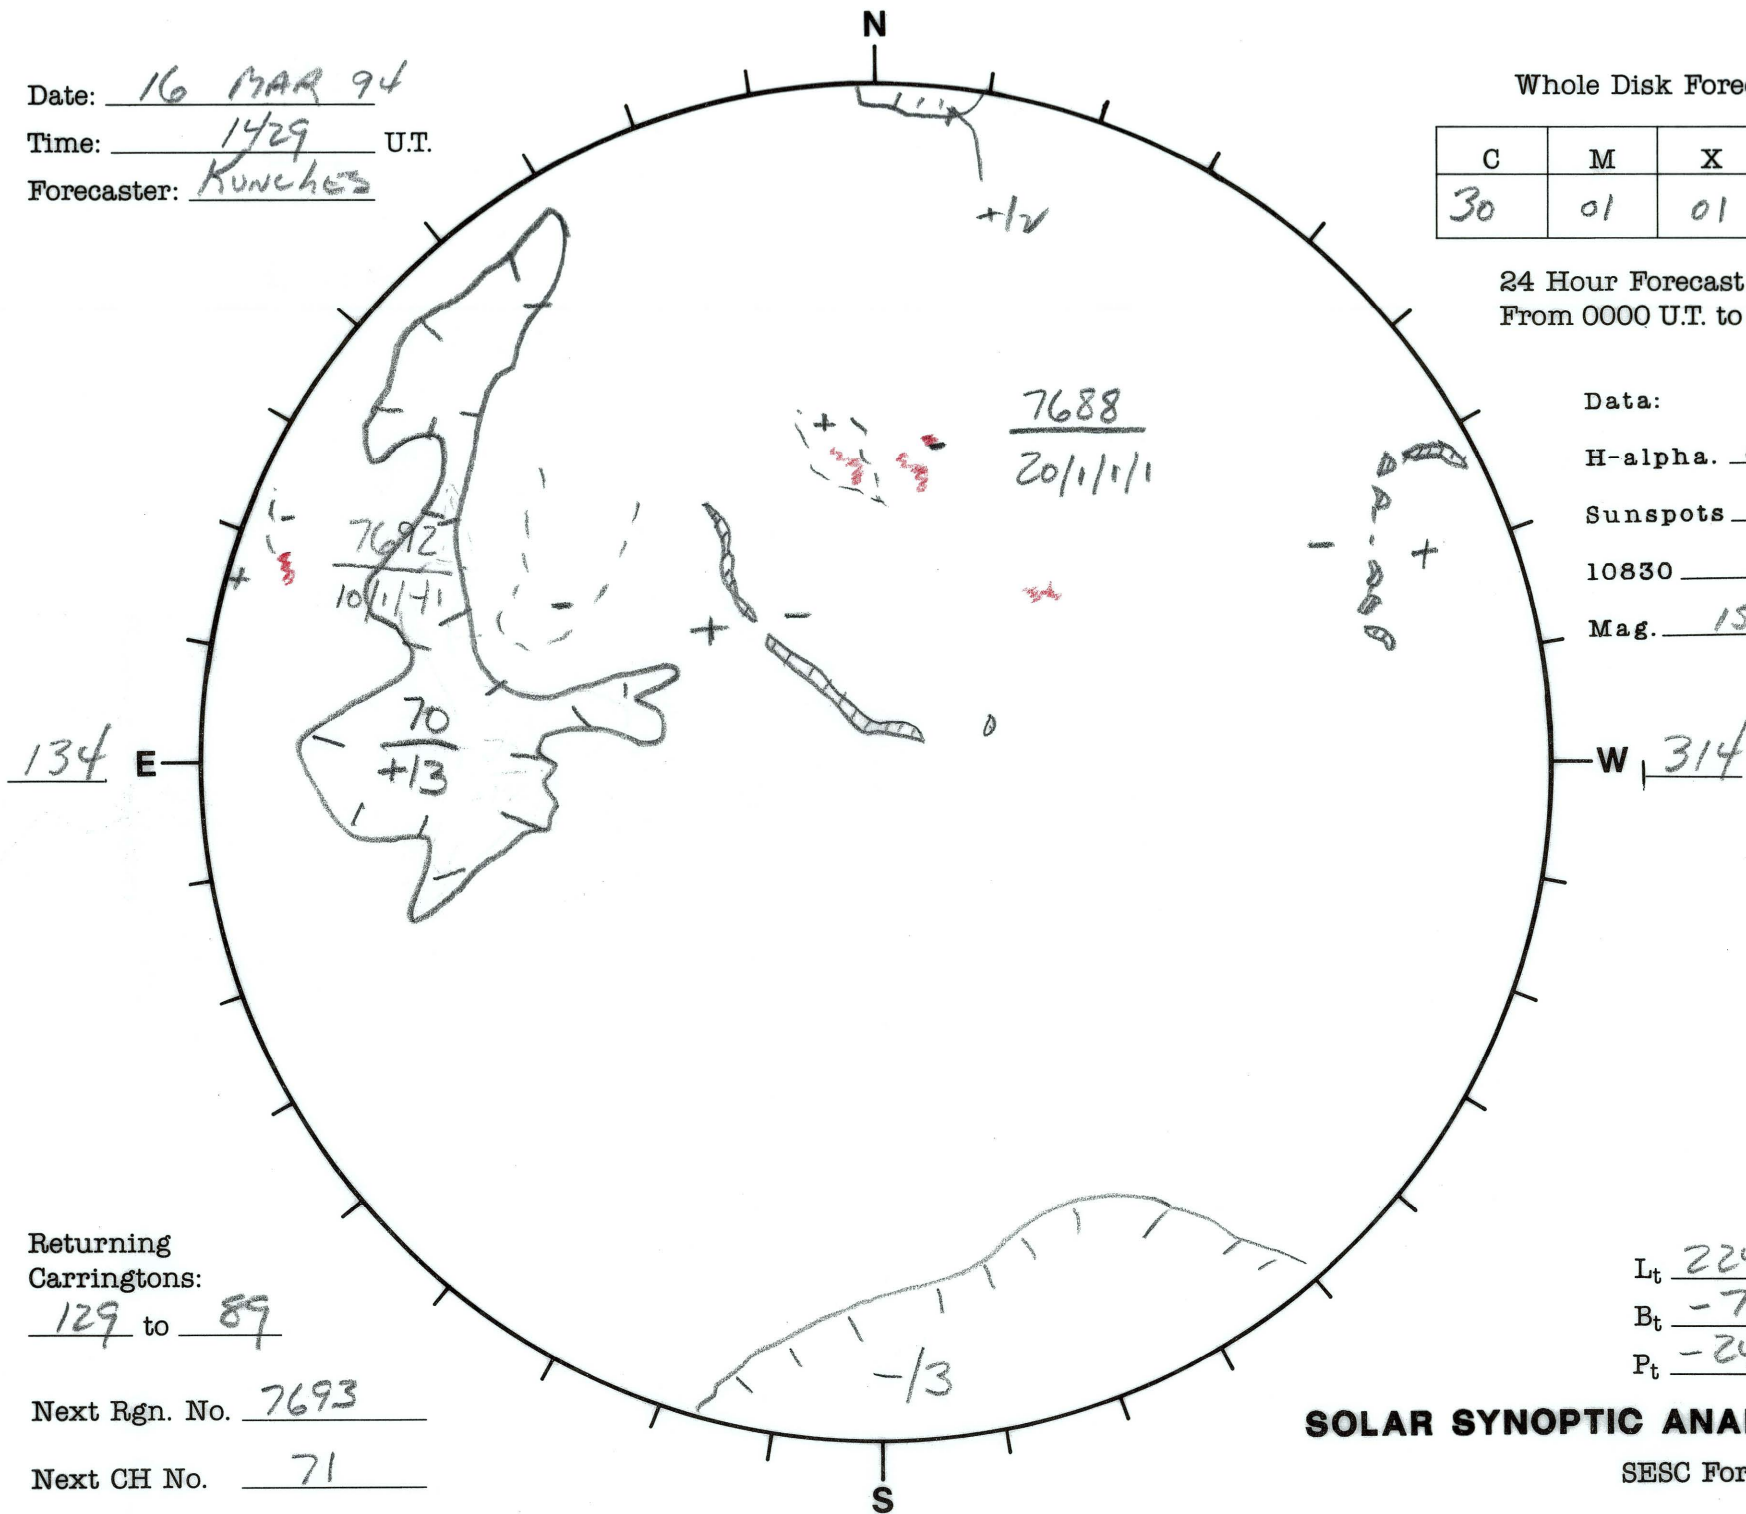

Date: 16 MAR 94
 Time: 1429 U.T.
 Forecaster: Runches

Whole Disk Forecast

C	M	X	P
30	01	01	01

24 Hour Forecast
 From 0000 U.T. to 0000 U.T.

Data:
 H-alpha. 1429 U.T.
 Sunspots NA U.T.
 10830 _____ U.T.
 Mag. 1511 U.T.

Returning Carringtons:

129 to 89

Next Rgn. No. 7693

Next CH No. 71

L_t 224.1
 B_t -7.2
 P_t -24.7

SOLAR SYNOPTIC ANALYSIS

SESC Form W18