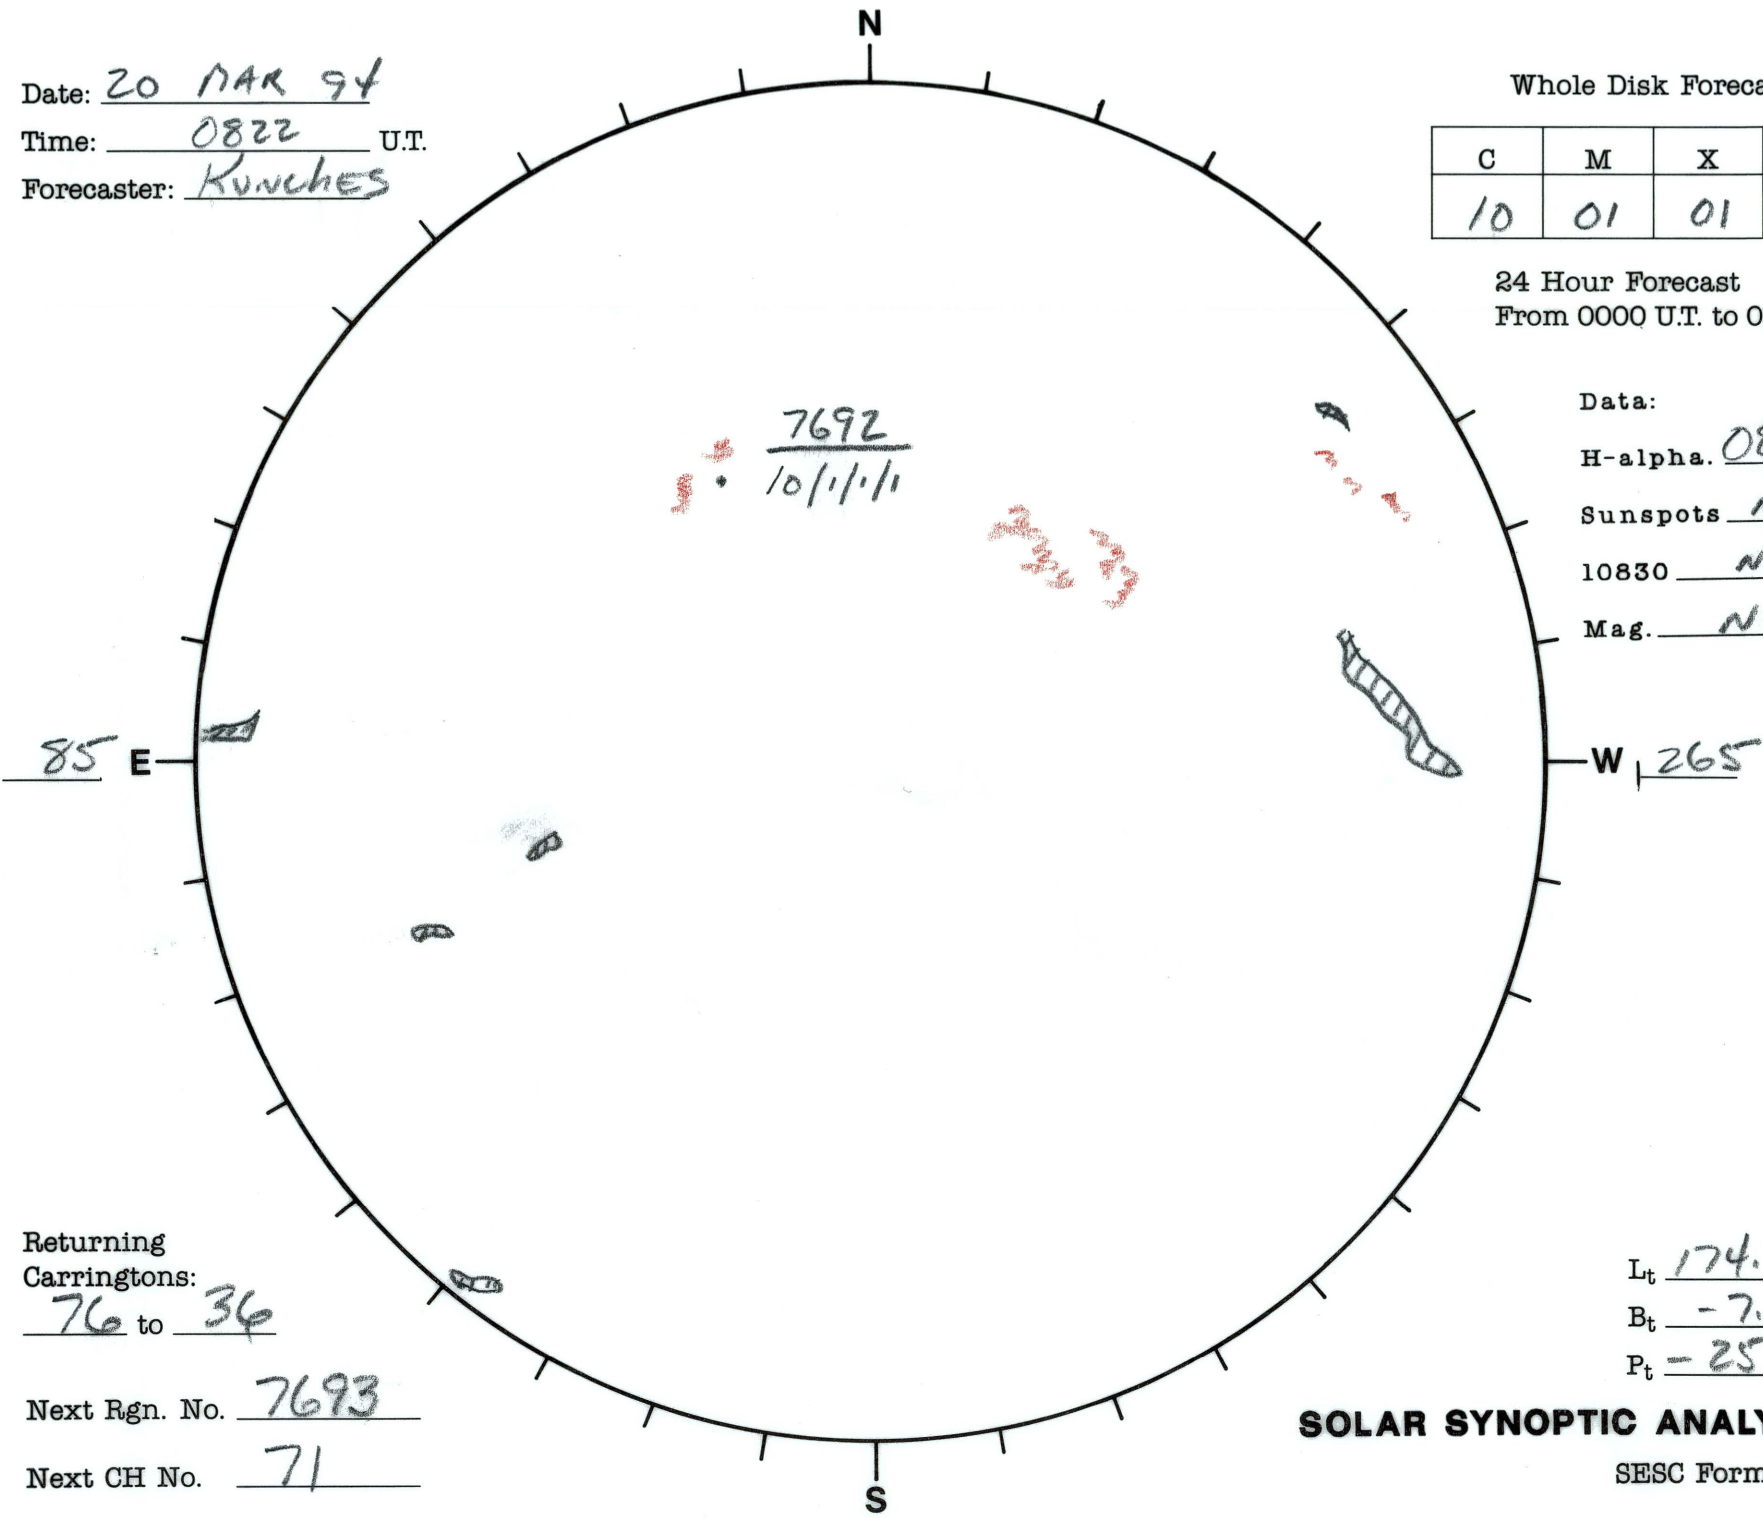

Date: 20 MAR 94
Time: 0822 U.T.
Forecaster: Kunches

Whole Disk Forecast

C	M	X	P
10	01	01	01

24 Hour Forecast
From 0000 U.T. to 0000 U.T.

Data:
H-alpha. 0822 U.T.
Sunspots NA U.T.
10830 NA U.T.
Mag. NA U.T.

Returning
Carringtons:
76 to 36

Next Rgn. No. 7693

Next CH No. 71

L_t 174.7
B_t -7.1
P_t -25.2

SOLAR SYNOPTIC ANALYSIS

SESC Form W18