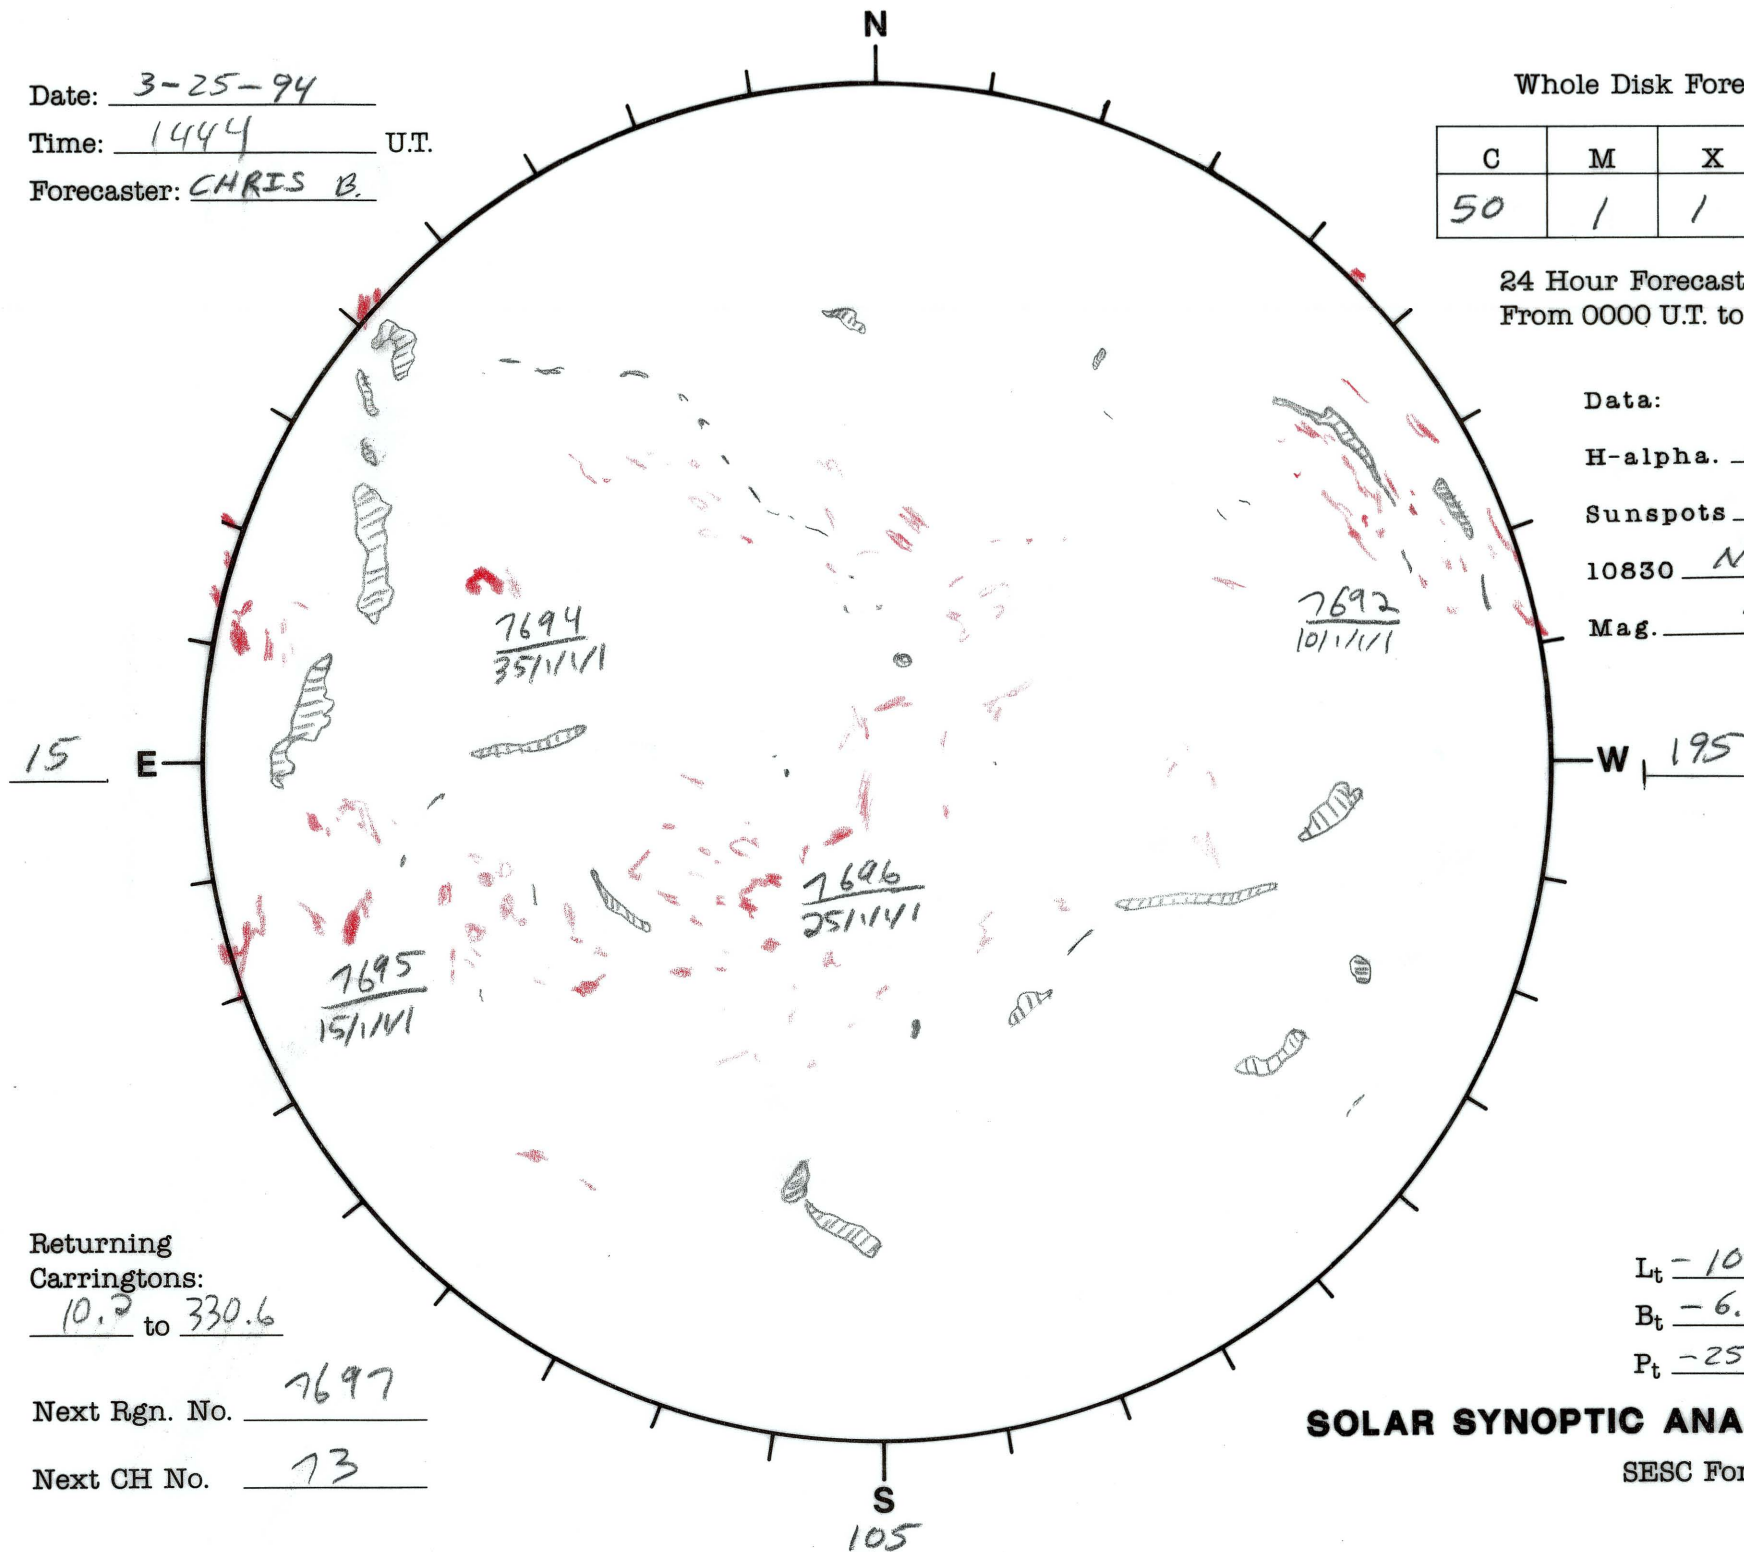

Date: 3-25-94
 Time: 1444 U.T.
 Forecaster: CHRIS B.

Whole Disk Forecast

C	M	X	P
50	1	1	1

24 Hour Forecast
 From 0000 U.T. to 0000 U.T.

Data:
 H-alpha. 1444 U.T.
 Sunspots 1451 U.T.
 10830 NA U.T.
 Mag. na U.T.

Returning Carringtons:
10.2 to 330.6

Next Rgn. No. 7697

Next CH No. 73

L_t -105.3°
 B_t -6.9°
 P_t -25.8°

SOLAR SYNOPTIC ANALYSIS

SESC Form W18