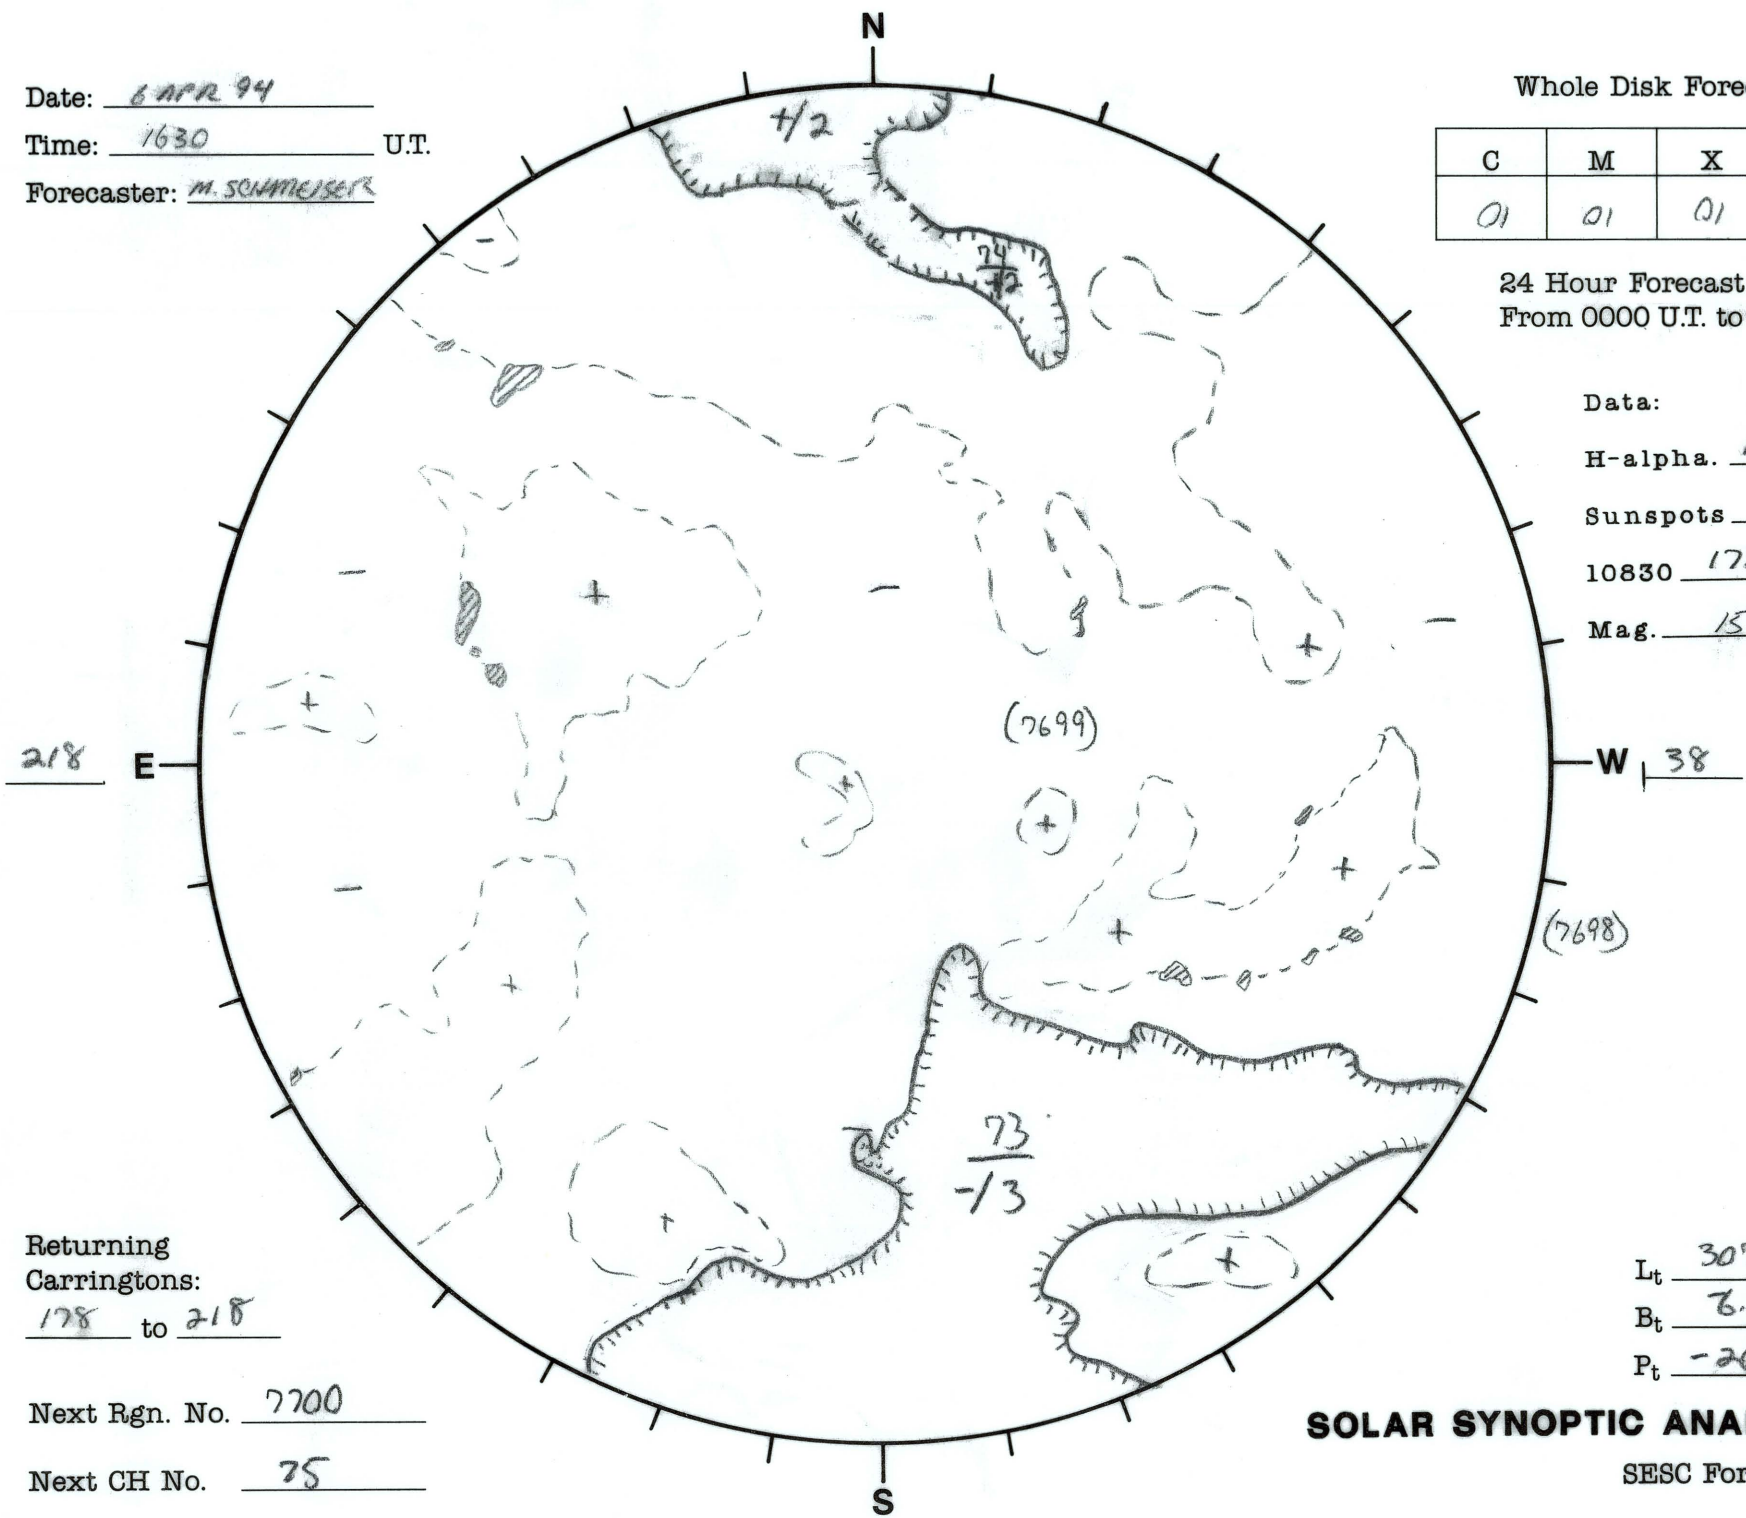

Date: 6 APR 94
 Time: 1630 U.T.
 Forecaster: M. SCHMEISER

Whole Disk Forecast

| C | M | X | P |
|----|----|----|----|
| 01 | 01 | 01 | 01 |

24 Hour Forecast
 From 0000 U.T. to 0000 U.T.

Data:
 H-alpha. 1328 U.T.
 Sunspots N/A U.T.
 10830 1724 U.T.
 Mag. 1531 U.T.

Returning Carringtons:
178 to 218

Next Rgn. No. 7700

Next CH No. 75

L_t 307.7
 B_t 6.2
 P_t -26.3

SOLAR SYNOPTIC ANALYSIS

SESC Form W18