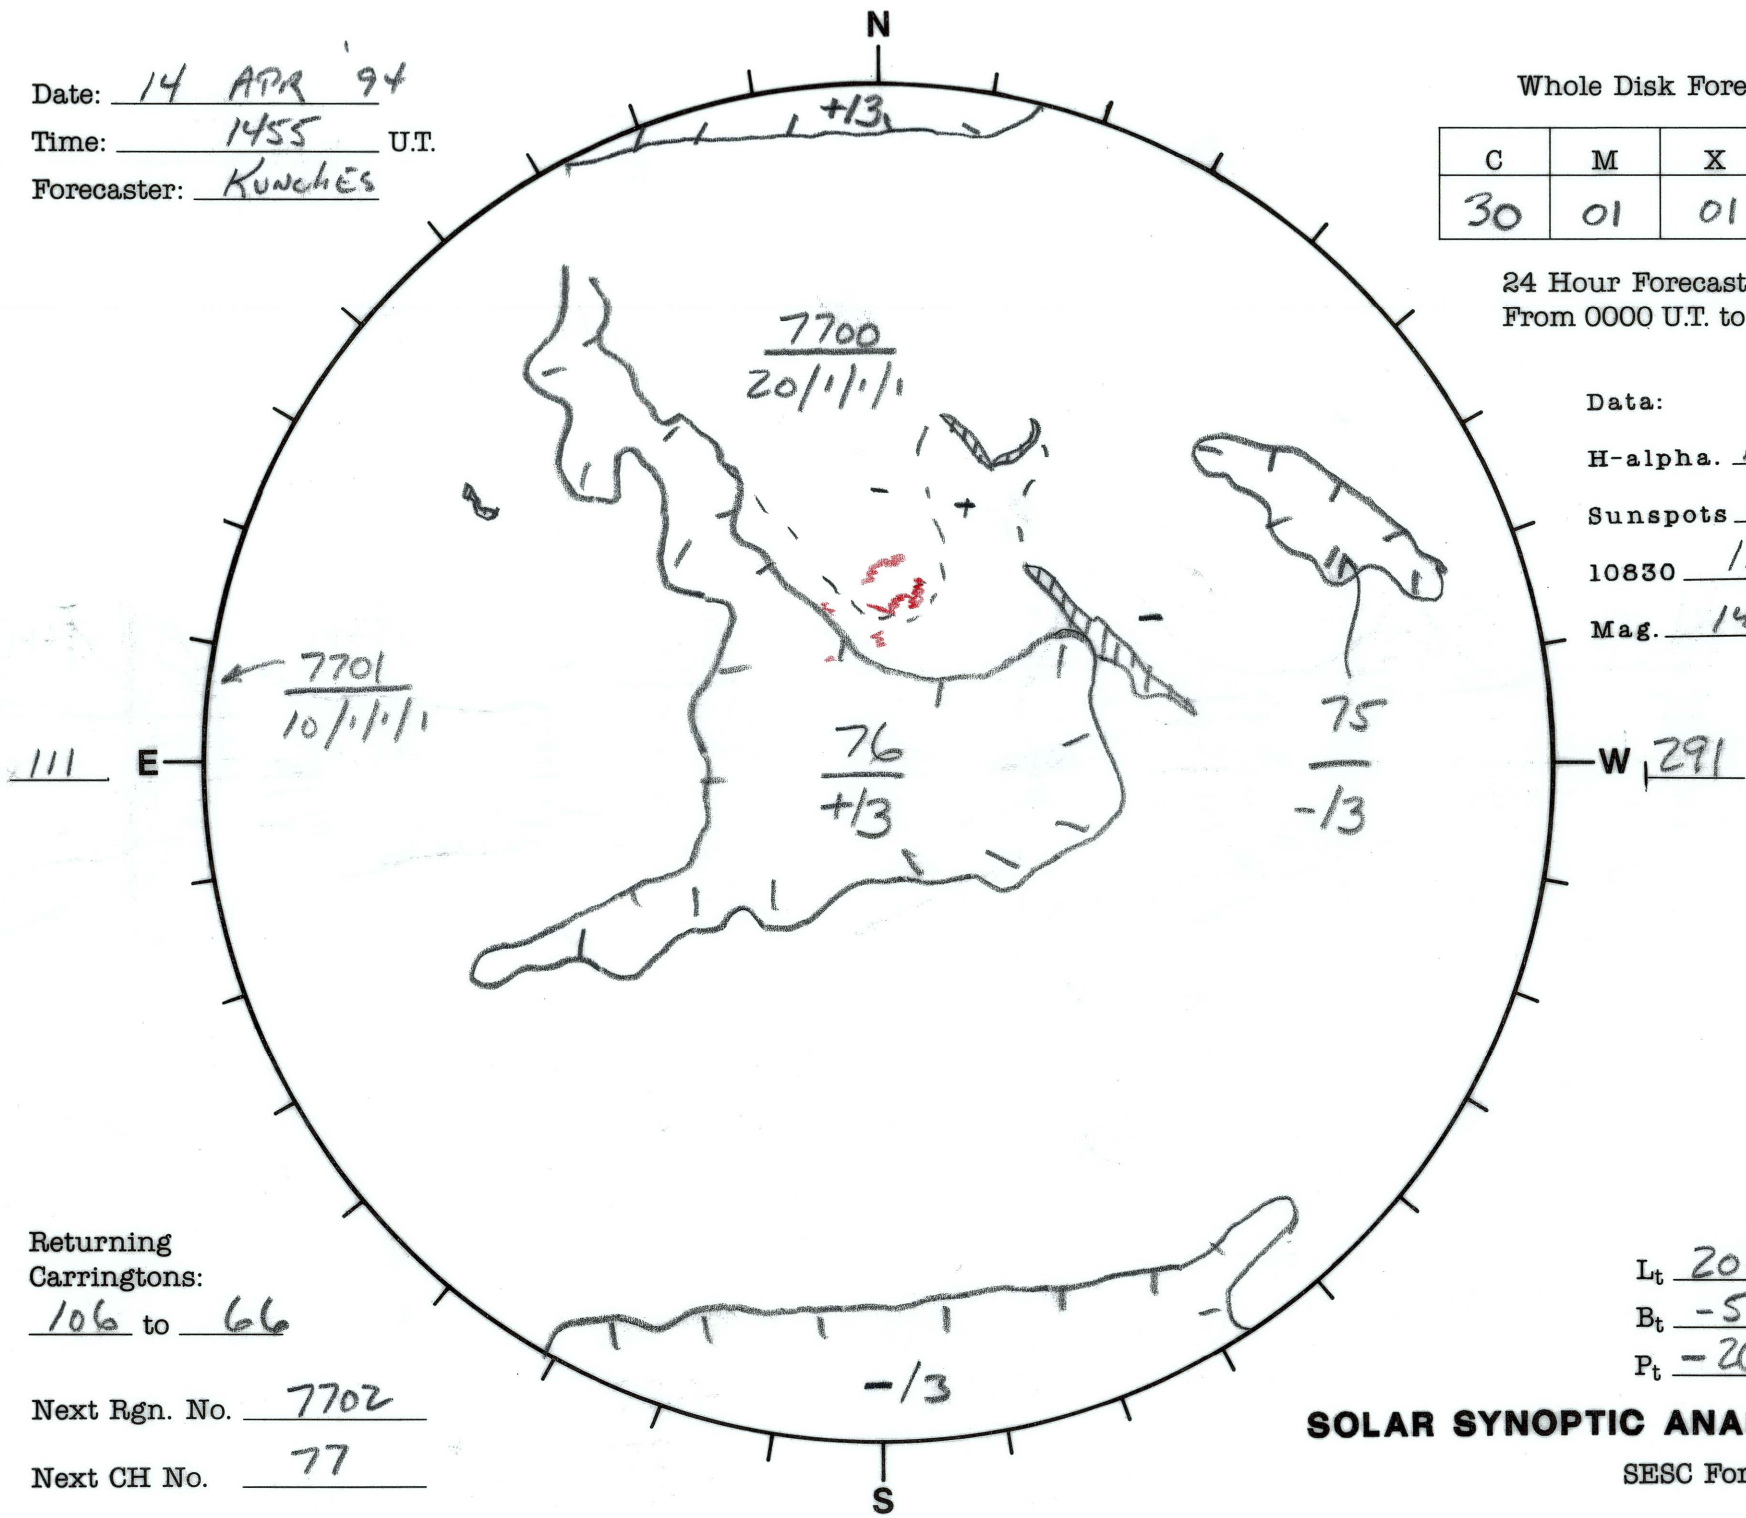

Date: 14 APR '94  
 Time: 1455 U.T.  
 Forecaster: Kunches

Whole Disk Forecast

C	M	X	P
30	01	01	01

24 Hour Forecast  
 From 0000 U.T. to 0000 U.T.

Data:  
 H-alpha. 1455 U.T.  
 Sunspots 1502 U.T.  
 10830 1833 U.T.  
 Mag. 1447 U.T.

Returning Carringtons: 106 to 66  
 Next Rgn. No. 7702  
 Next CH No. 77

$L_t$  201.3  
 $B_t$  -5.7  
 $P_t$  -26.1

**SOLAR SYNOPTIC ANALYSIS**