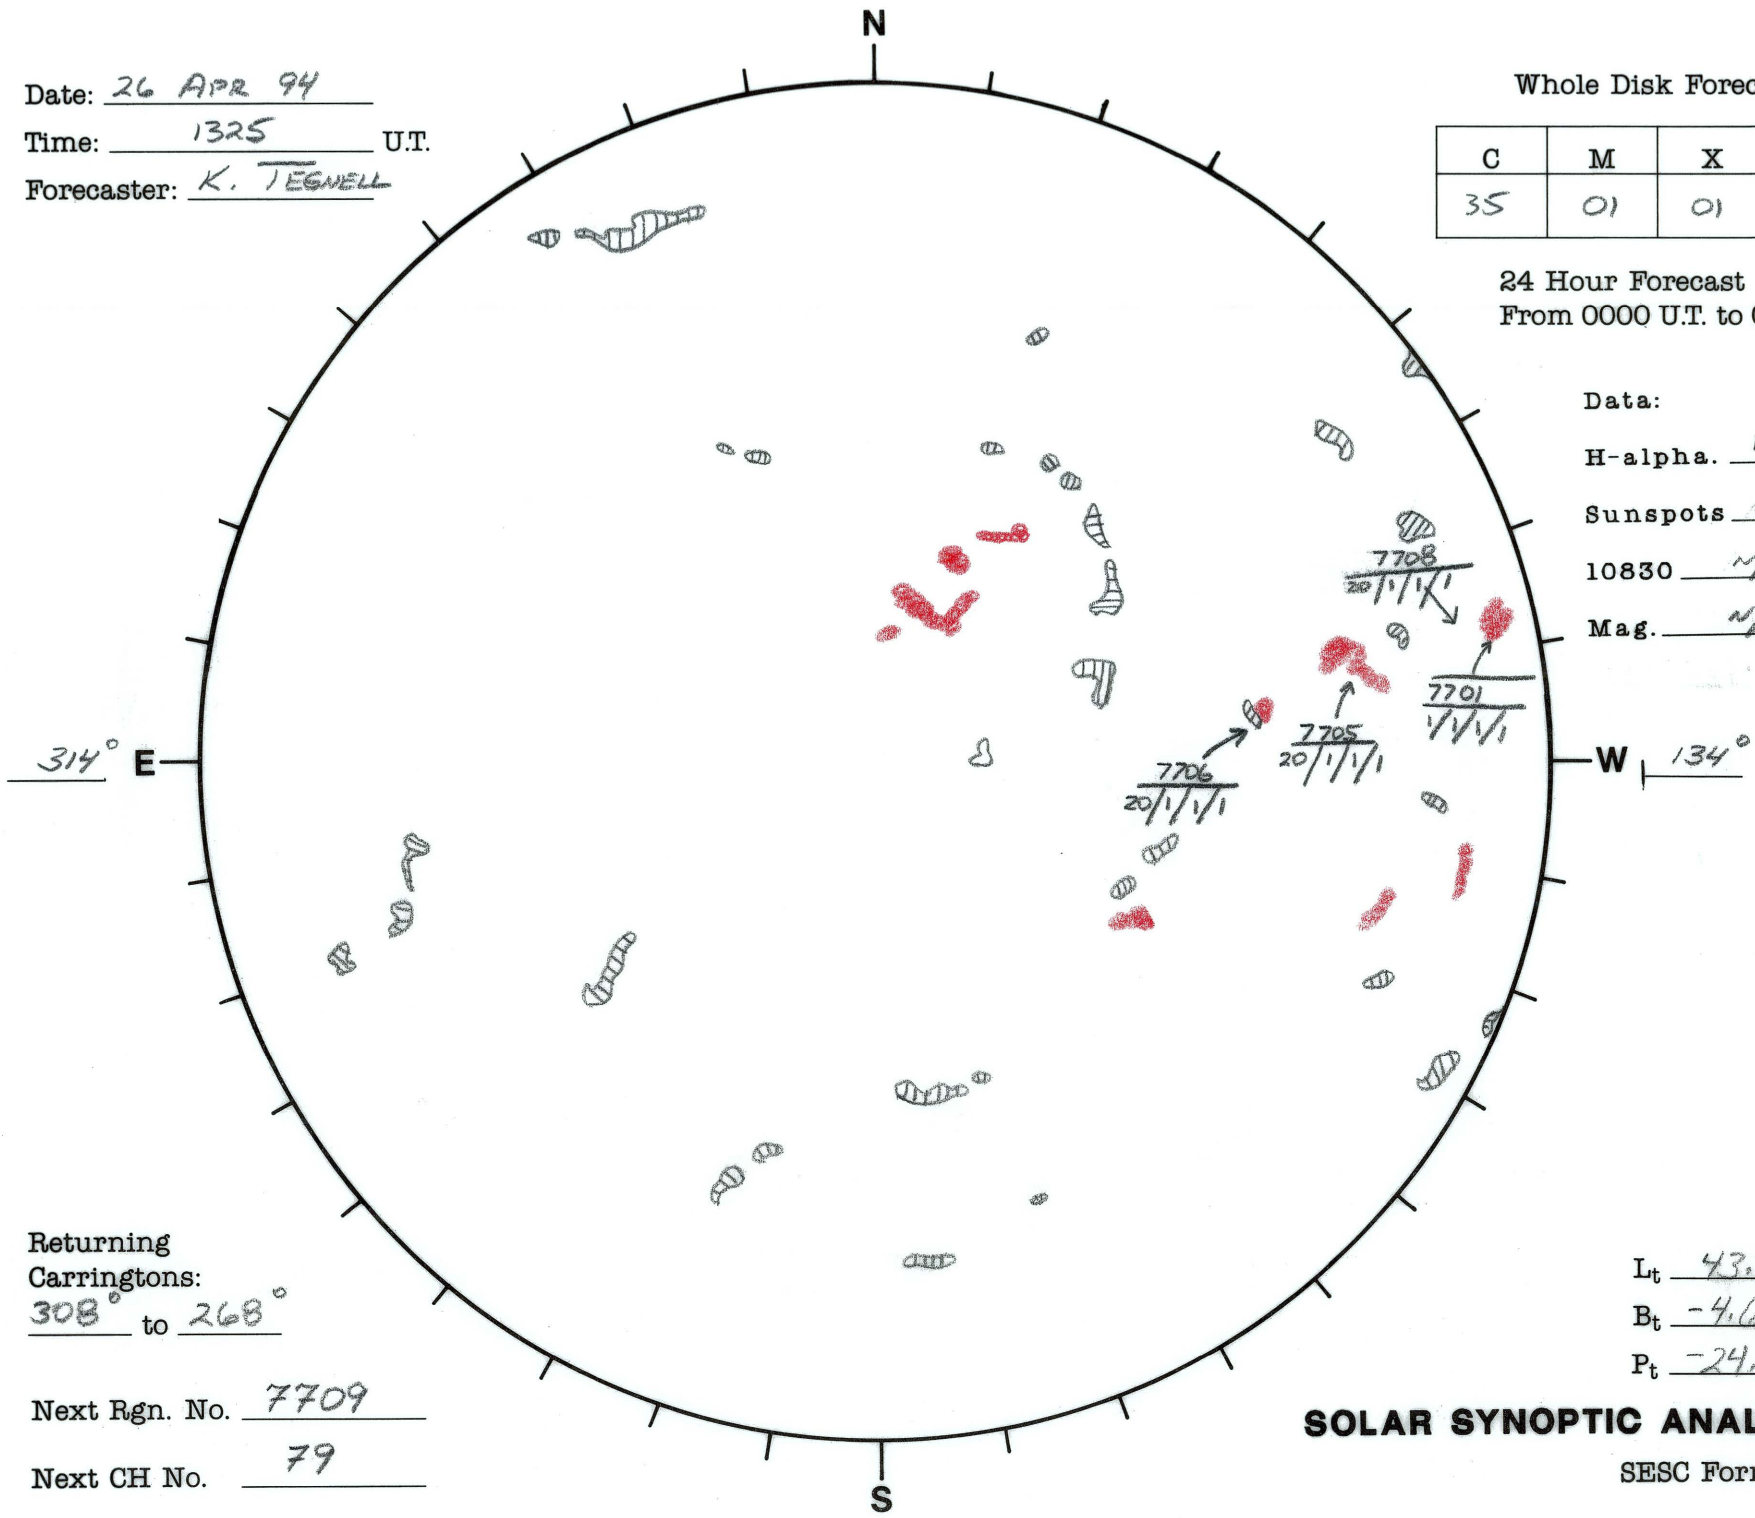

Date: 26 APR 94
 Time: 1325 U.T.
 Forecaster: K. TEGWELL

Whole Disk Forecast

C	M	X	P
35	01	01	01

24 Hour Forecast
 From 0000 U.T. to 0000 U.T.

Data:
 H-alpha. 1325 U.T.
 Sunspots N/A U.T.
 10830 N/A U.T.
 Mag. N/A U.T.

Returning Carringtons: 308° to 268°

Next Rgn. No. 7709
 Next CH No. 79

L_t 43.6°
 B_t -4.6°
 P_t -24.9°

SOLAR SYNOPTIC ANALYSIS