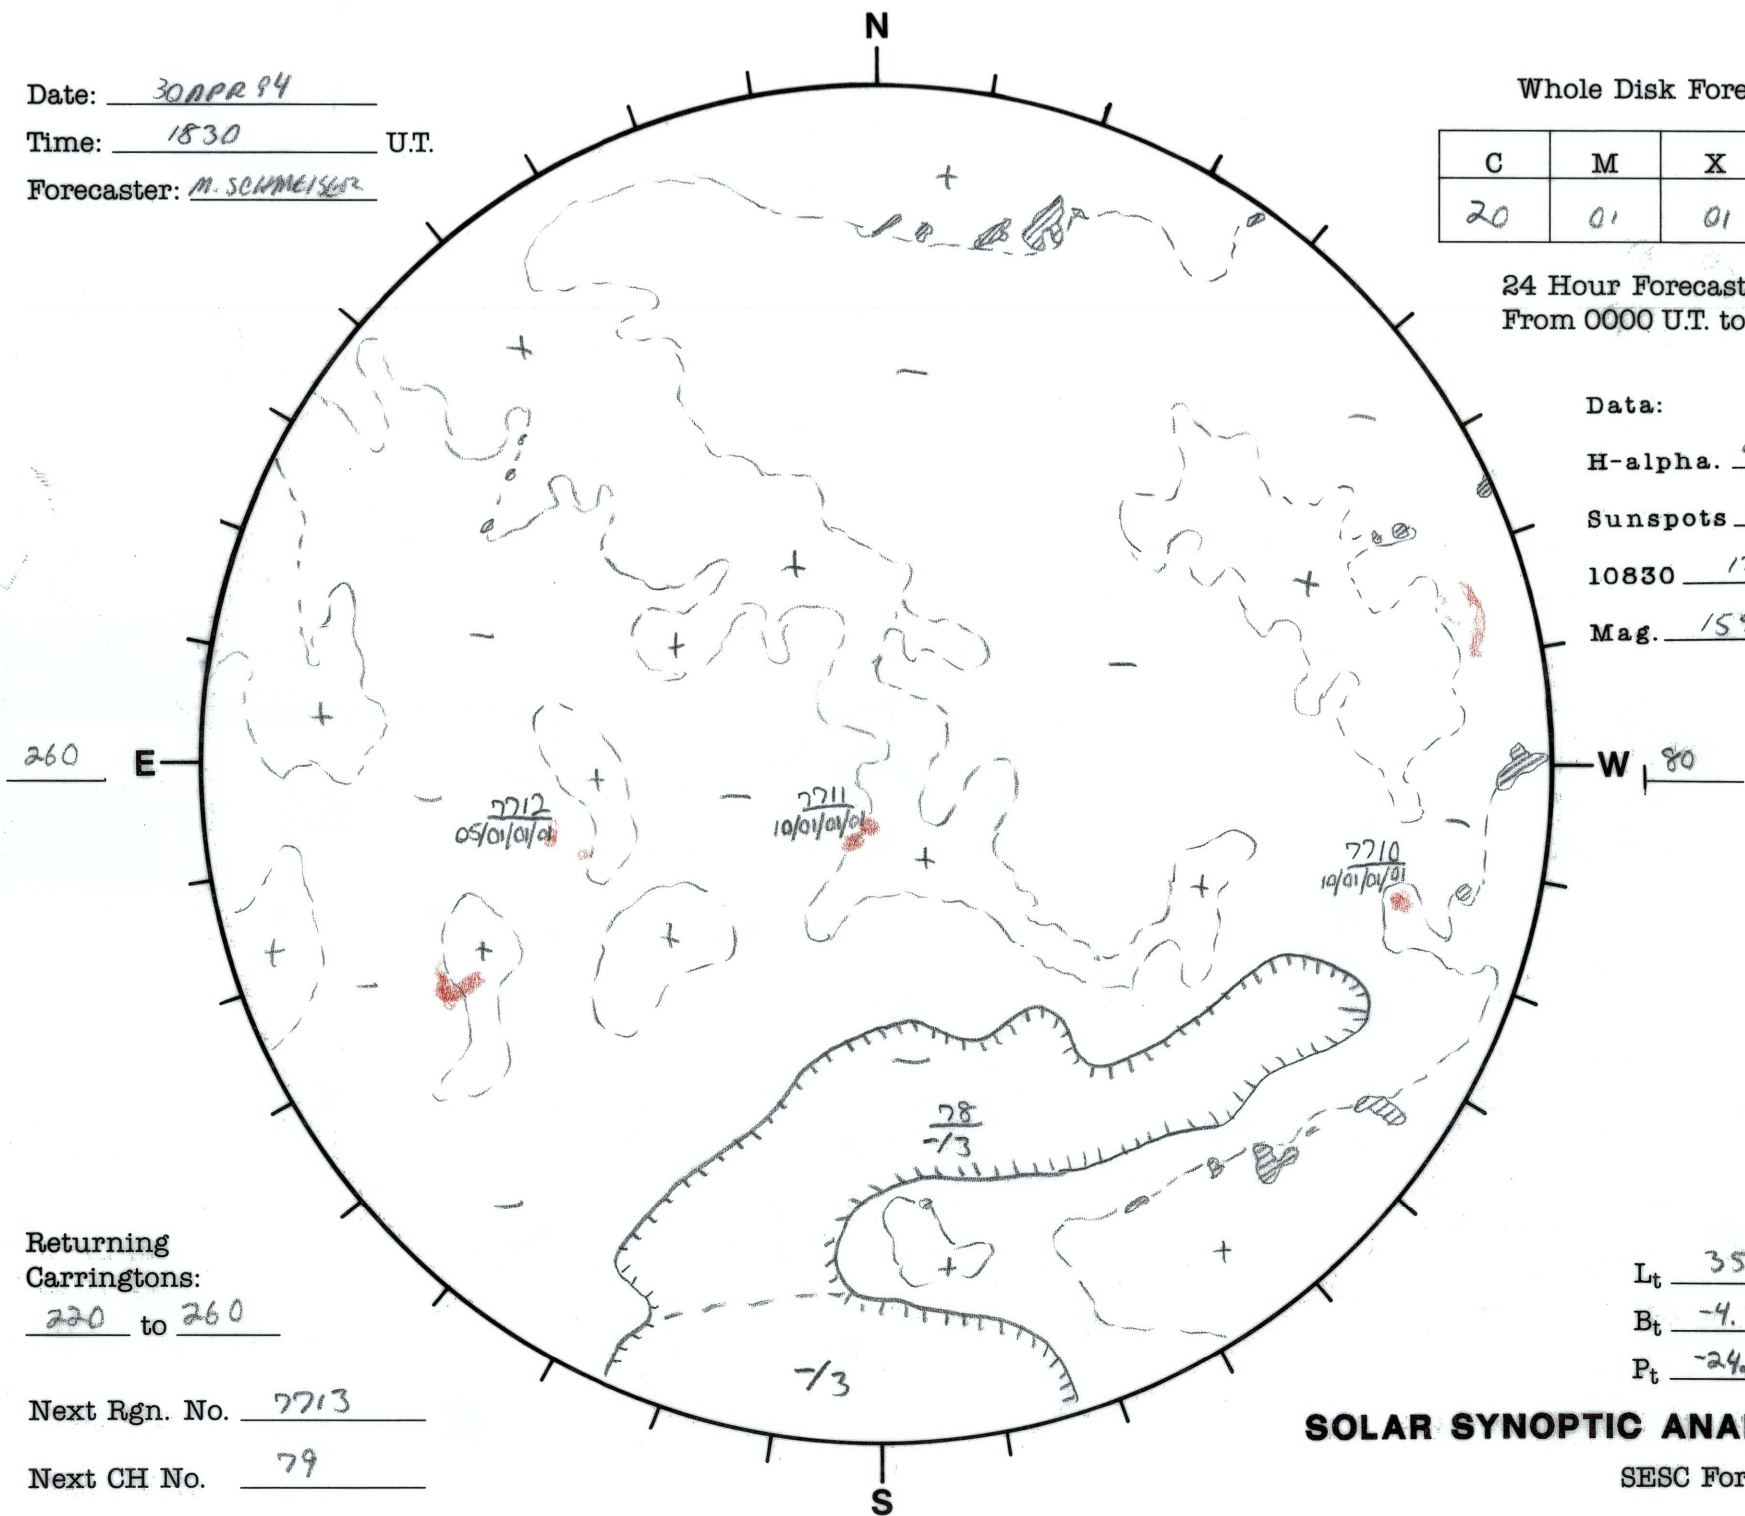

Date: 30 APR 94
 Time: 1830 U.T.
 Forecaster: M. SCHMEISER

Whole Disk Forecast

C	M	X	P
20	01	01	01

24 Hour Forecast
 From 0000 U.T. to 0000 U.T.

Data:
 H-alpha. 1436 U.T.
 Sunspots NA U.T.
 10830 1741 U.T.
 Mag. 1549 U.T.

Returning Carringtons:
220 to 260

Next Rgn. No. 7713

Next CH No. 79

L_t 350.1
 B_t -4.2
 P_t -24.3

SOLAR SYNOPTIC ANALYSIS