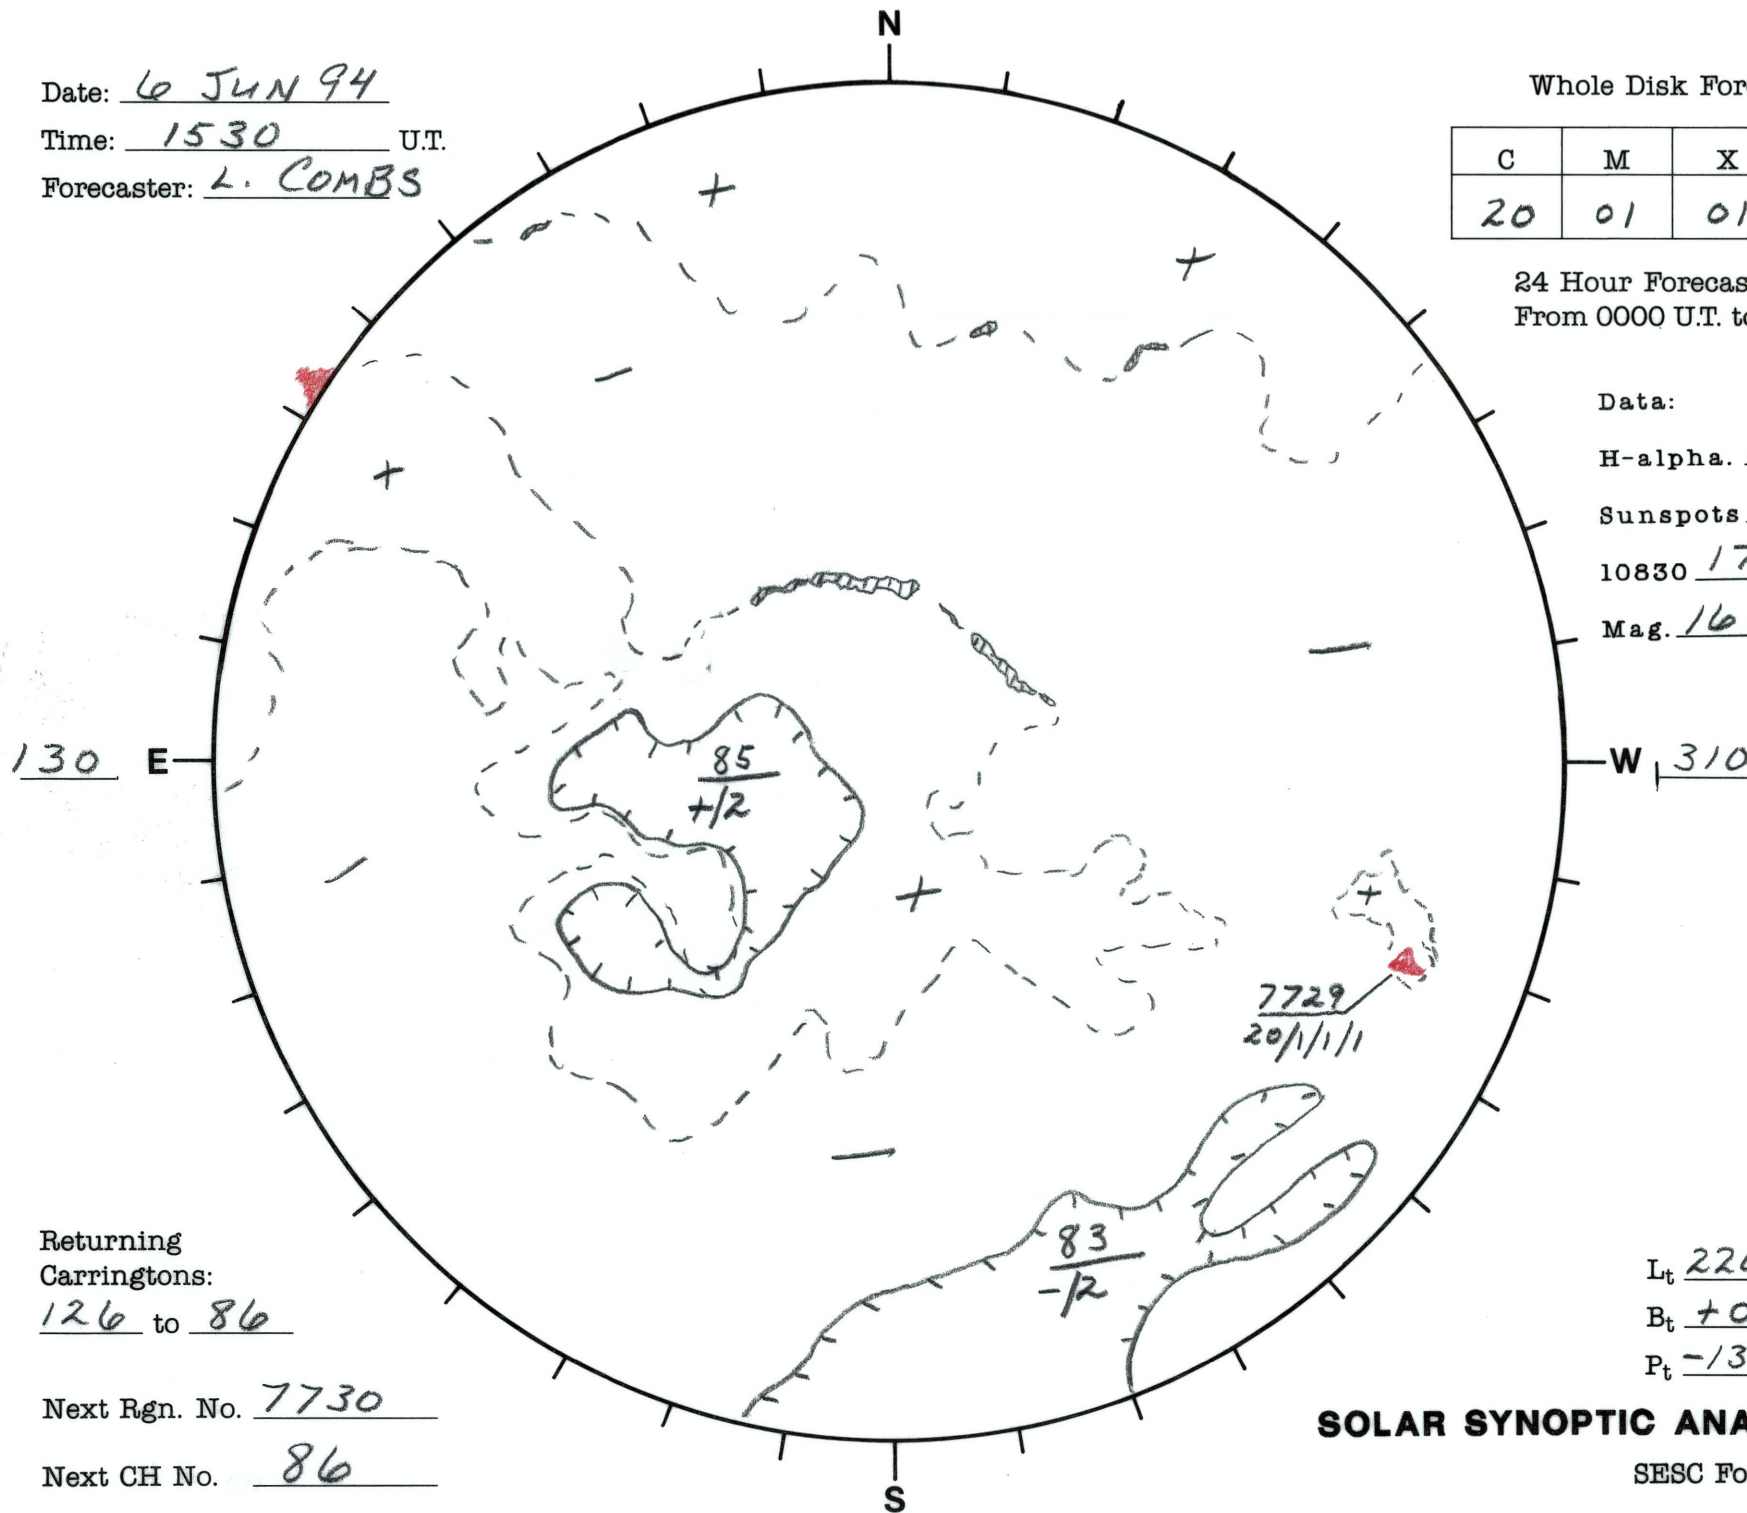

Date: 6 JUN 94
 Time: 1530 U.T.
 Forecaster: L. COMBS

Whole Disk Forecast

| C | M | X | P |
|----|----|----|----|
| 20 | 01 | 01 | 01 |

24 Hour Forecast
 From 0000 U.T. to 0000 U.T.

Data:
 H-alpha. 1530 U.T.
 Sunspots N/A U.T.
 10830 1742 U.T.
 Mag. 1627 U.T.

Returning Carringtons:
126 to 86

Next Rgn. No. 7730

Next CH No. 86

L_t 220.2
 B_t +0.0
 P_t -13.4

SOLAR SYNOPTIC ANALYSIS