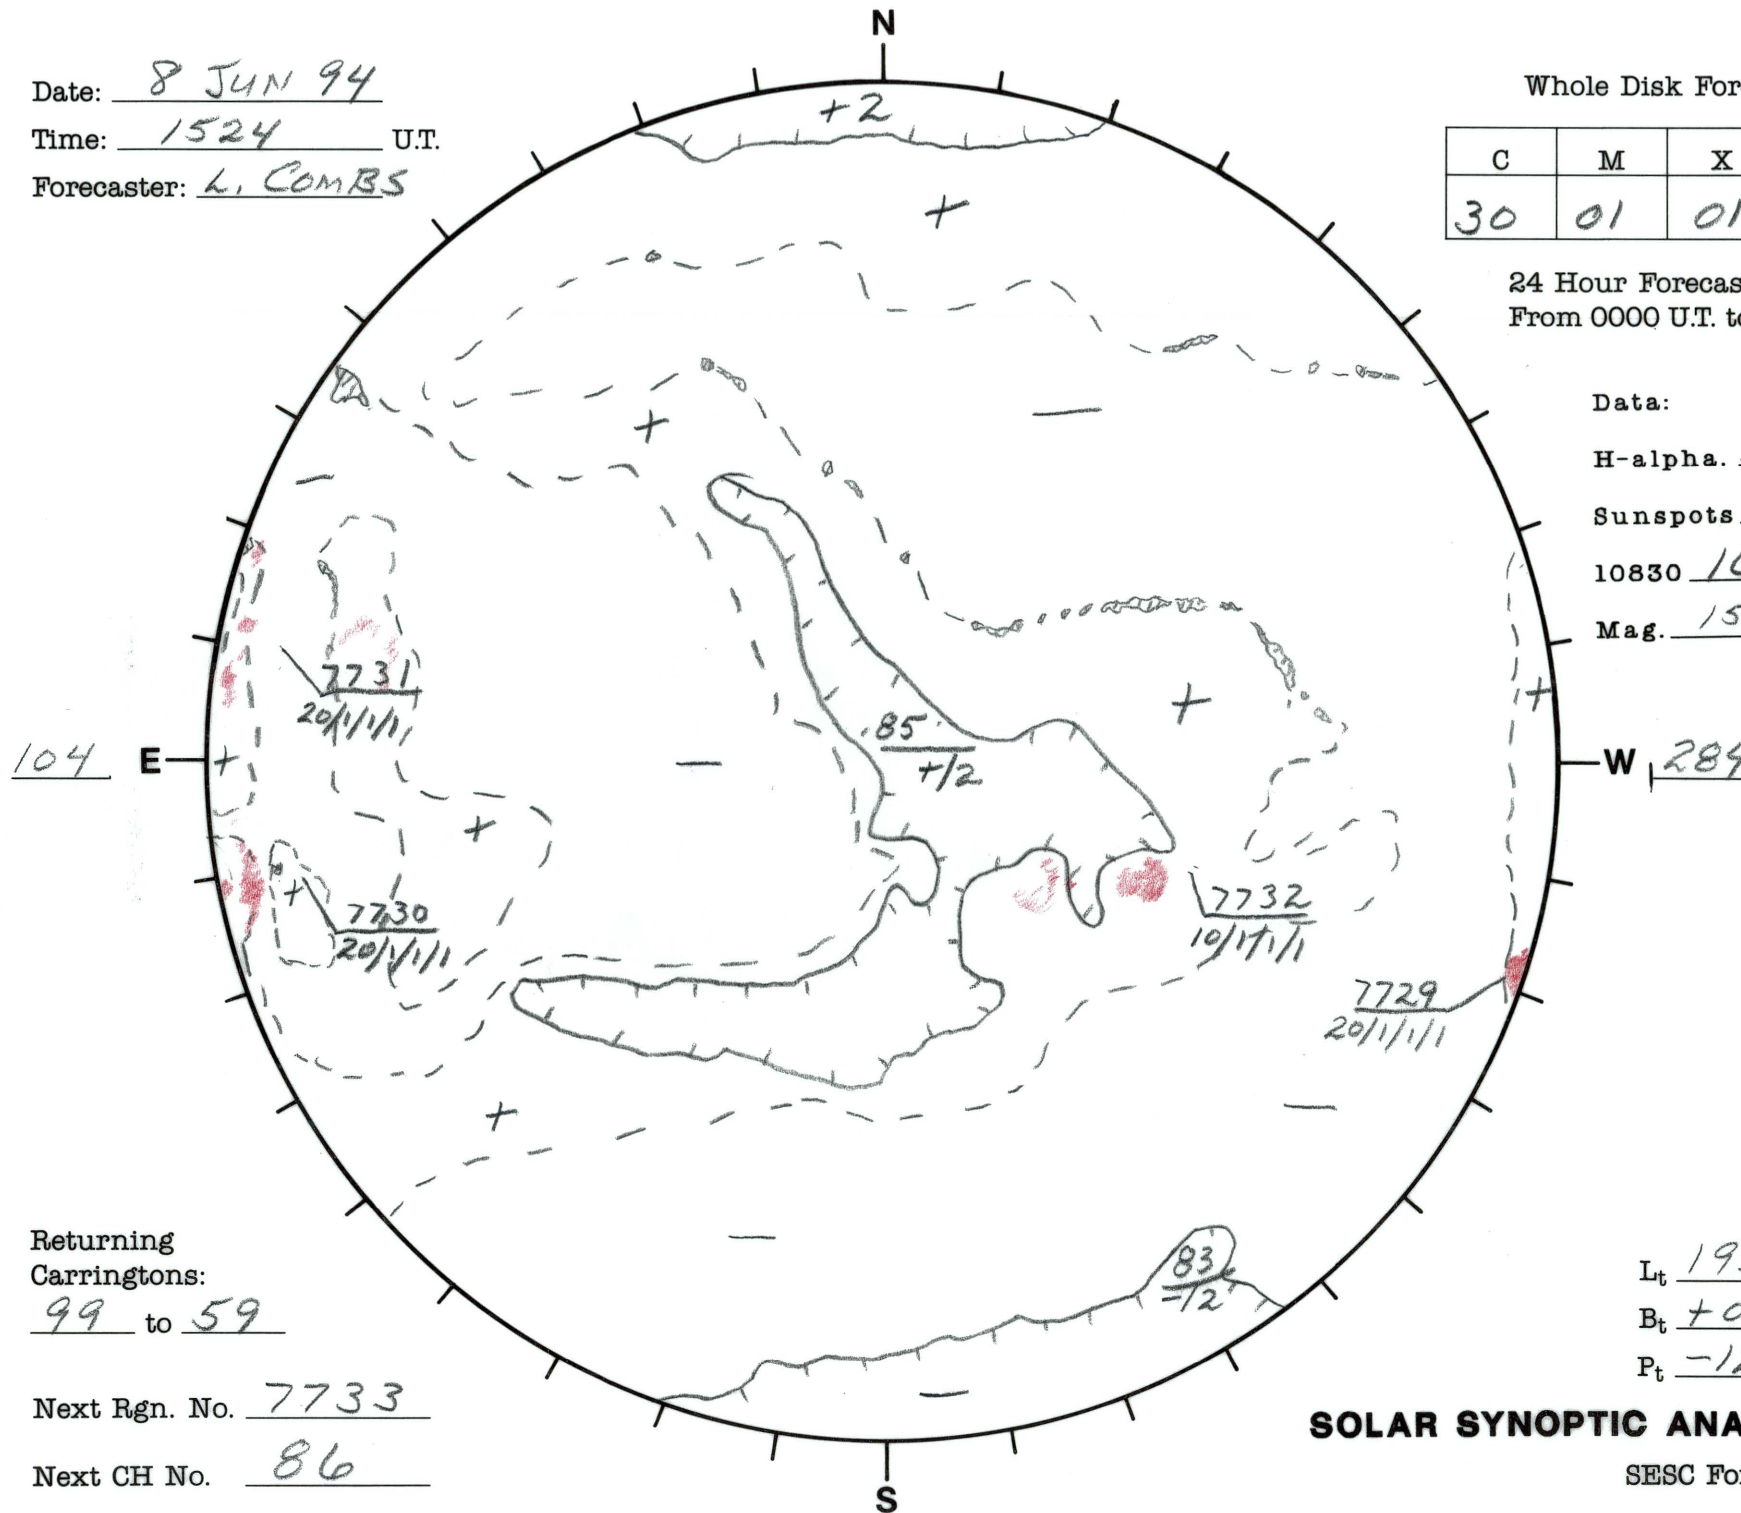

Date: 8 JUN 94
 Time: 1524 U.T.
 Forecaster: L. COMBS

Whole Disk Forecast

C	M	X	P
30	01	01	01

24 Hour Forecast
 From 0000 U.T. to 0000 U.T.

Data:
 H-alpha. 1524 U.T.
 Sunspots N/A U.T.
 10830 1653 U.T.
 Mag. 1525 U.T.

Returning Carringtons:
99 to 59

Next Rgn. No. 7733

Next CH No. 86

L_t 193.8
 B_t +0.2
 P_t -12.6

SOLAR SYNOPTIC ANALYSIS