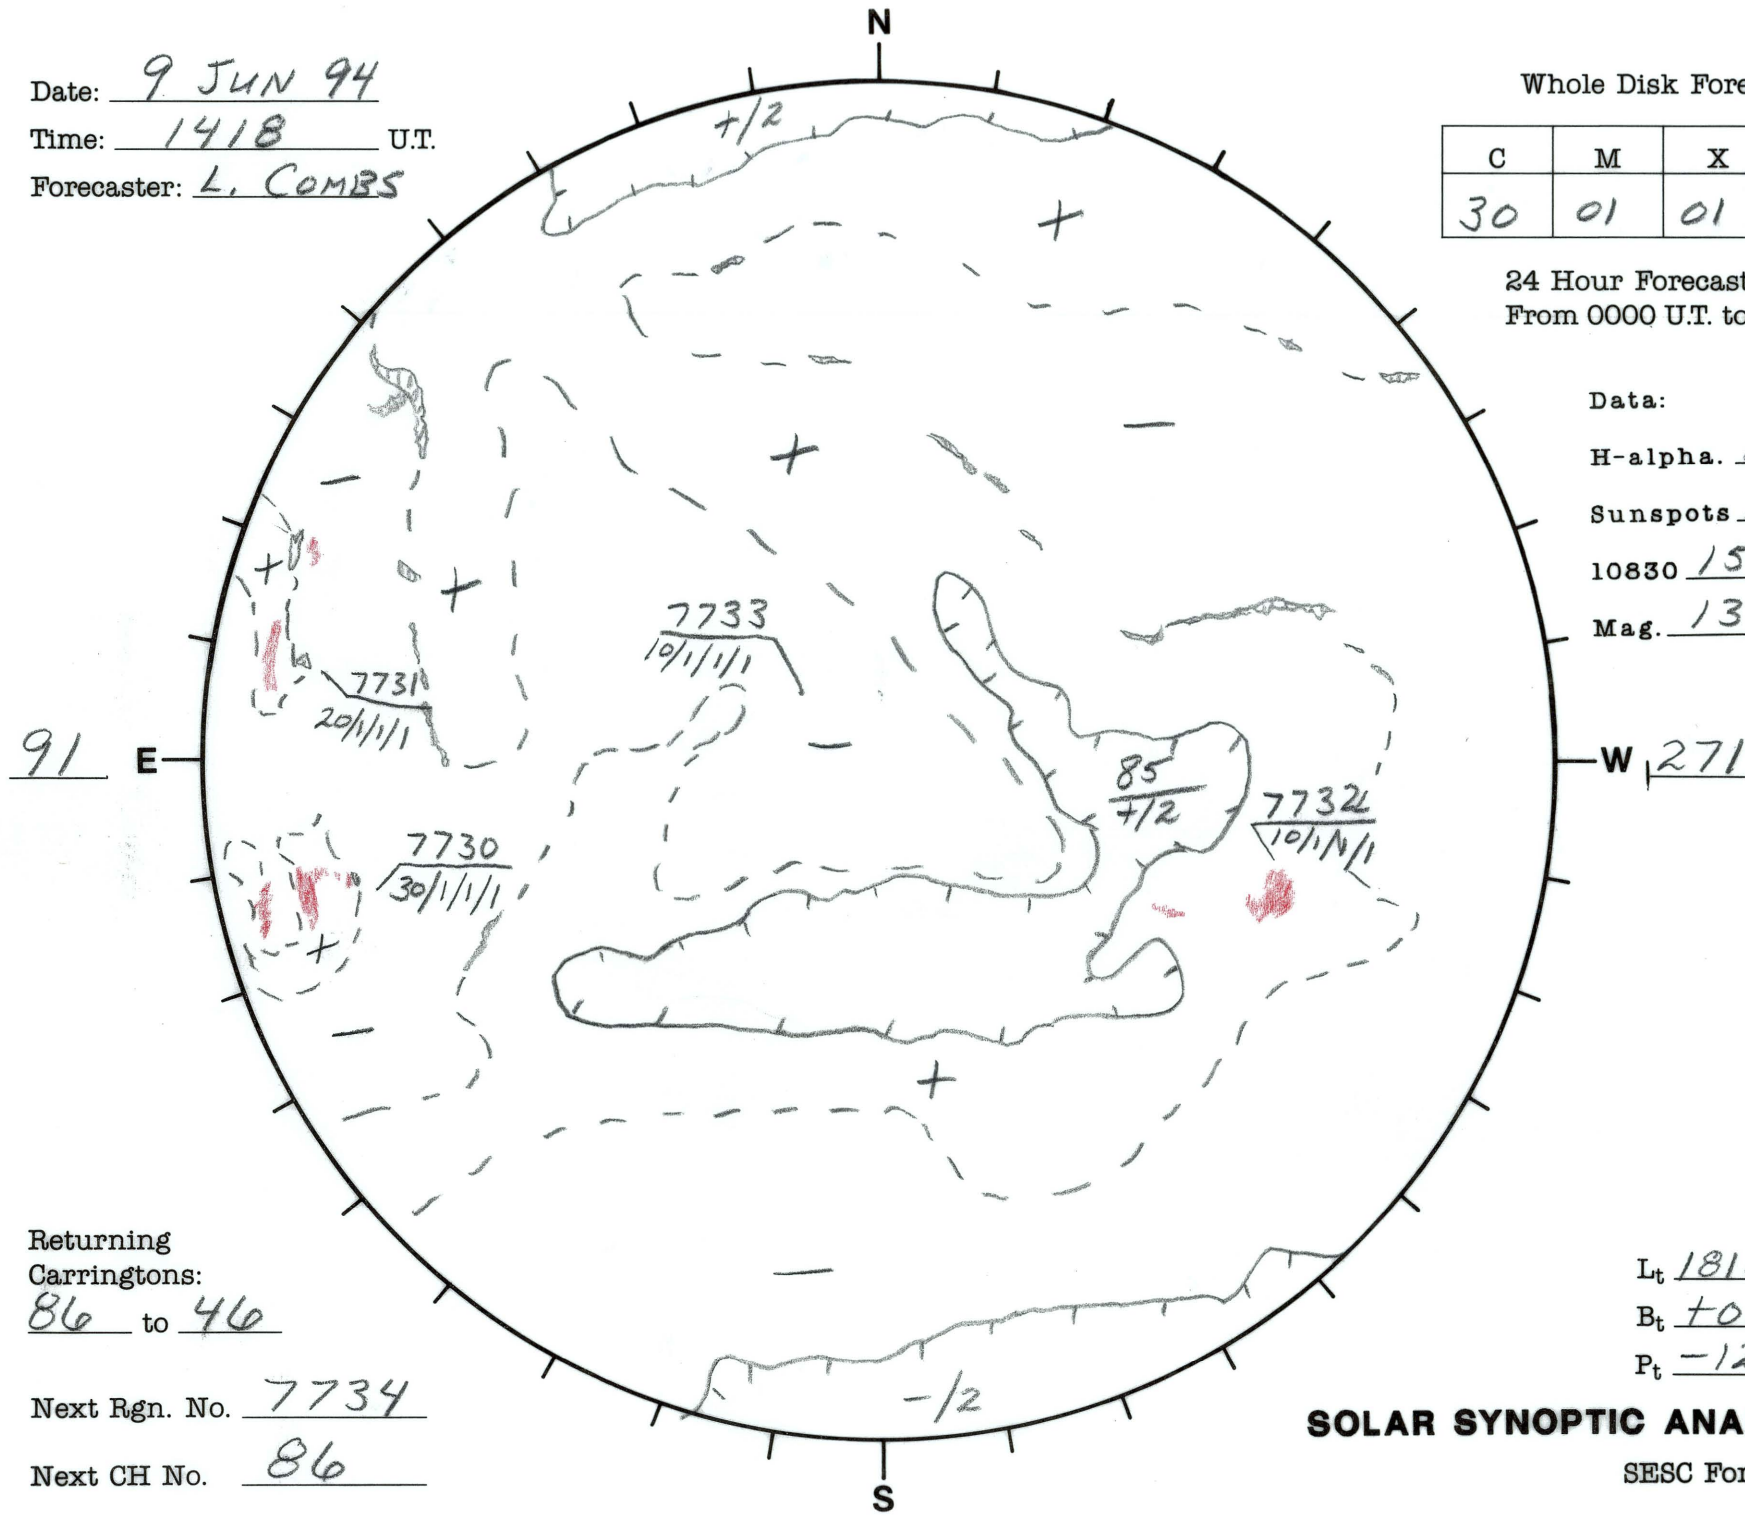

Date: 9 JUN 94
 Time: 1418 U.T.
 Forecaster: L. COMBS

Whole Disk Forecast

C	M	X	P
30	01	01	01

24 Hour Forecast
 From 0000 U.T. to 0000 U.T.

Data:

H-alpha. 1418 U.T.
 Sunspots N/A U.T.
 10830 1504 U.T.
 Mag. 1354 U.T.

Returning
 Carringtons:
86 to 46

Next Rgn. No. 7734

Next CH No. 86

L_t 181.2
 B_t +0.4
 P_t -12.2

SOLAR SYNOPTIC ANALYSIS

SESC Form W18