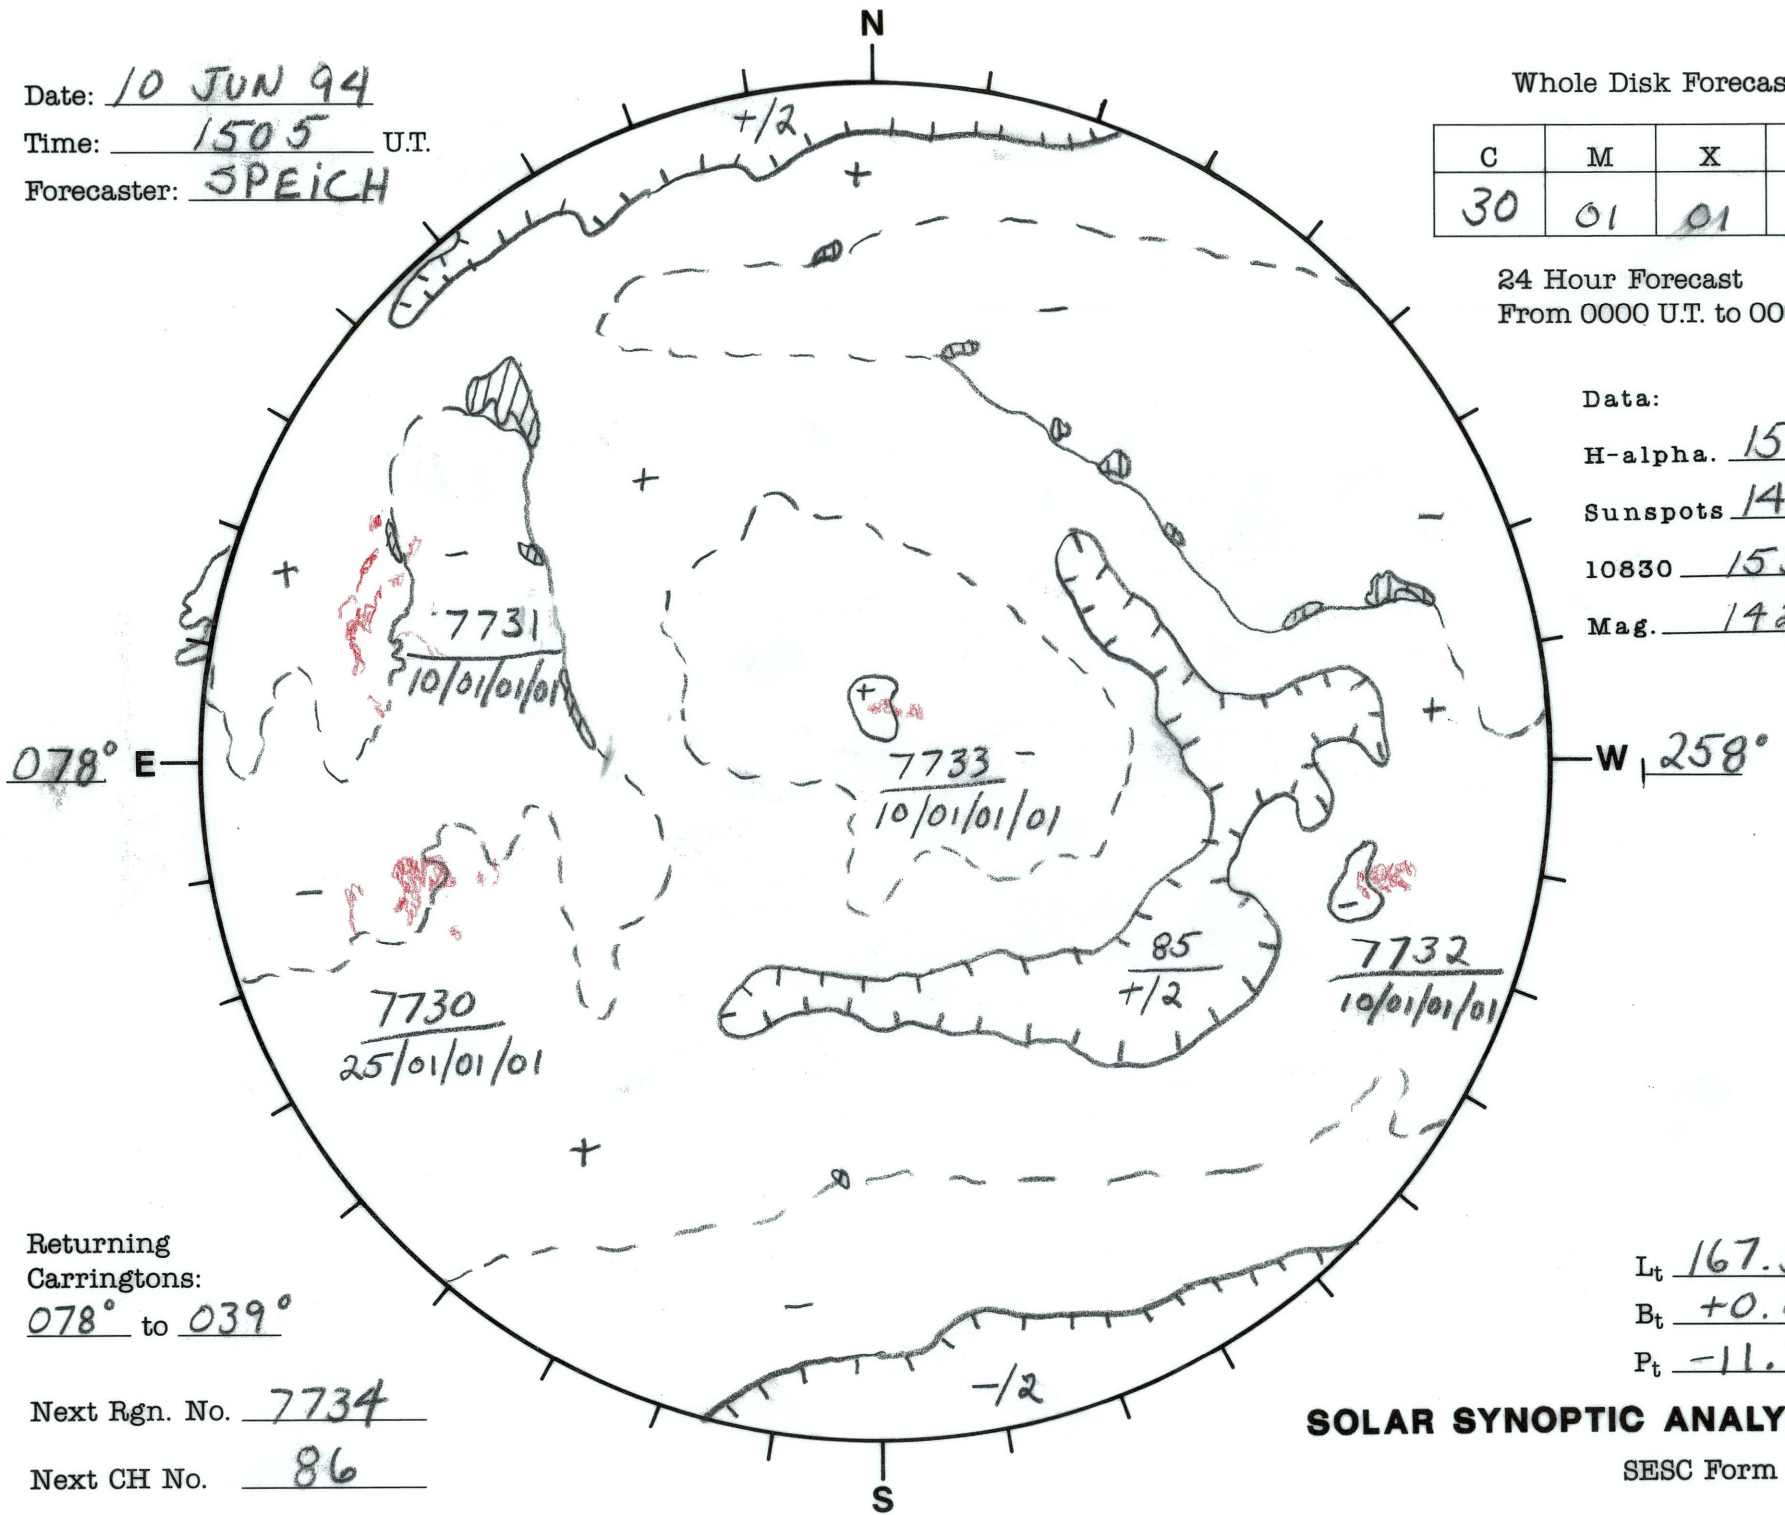

Date: 10 JUN 94
 Time: 1505 U.T.
 Forecaster: SPEICH

Whole Disk Forecast

C	M	X	P
30	01	01	01

24 Hour Forecast
 From 0000 U.T. to 0000 U.T.

Data:
 H-alpha. 1505 U.T.
 Sunspots 1400 U.T.
 10830 1530 U.T.
 Mag. 1420 U.T.

Returning Carringtons:
078° to 039°

Next Rgn. No. 7734
 Next CH No. 86

L_t 167.5°
 B_t +0.5°
 P_t -11.7°

SOLAR SYNOPTIC ANALYSIS