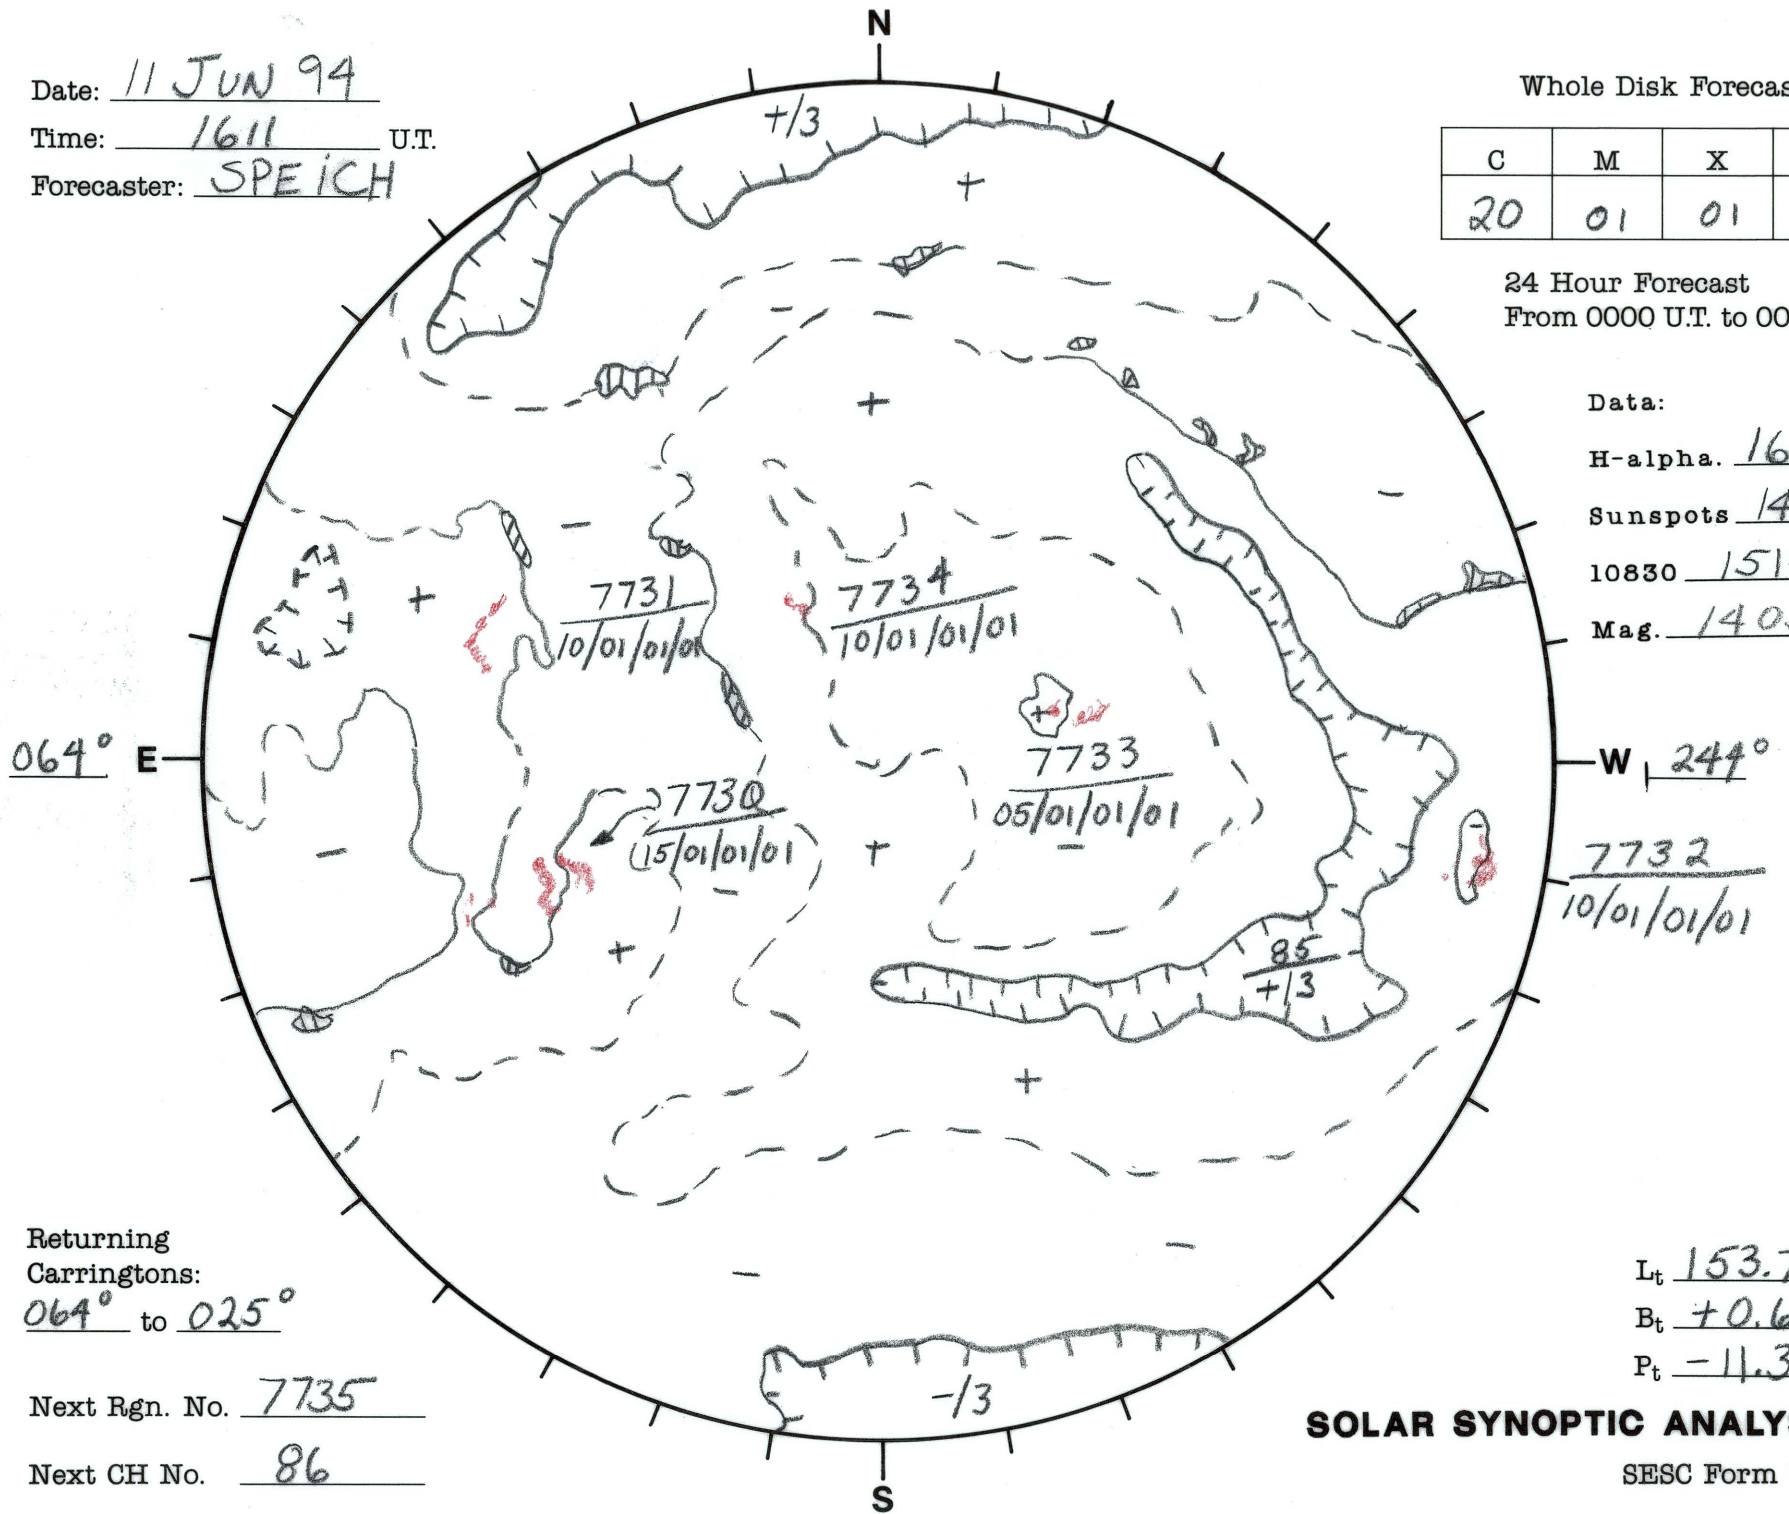

Date: 11 JUN 94
 Time: 1611 U.T.
 Forecaster: SPEICH

Whole Disk Forecast

C	M	X	P
20	01	01	01

24 Hour Forecast
 From 0000 U.T. to 0000 U.T.

Data:
 H-alpha. 1611 U.T.
 Sunspots 1400 U.T.
 10830 1514 U.T.
 Mag. 1405 U.T.

Returning
 Carringtons:
064° to 025°

Next Rgn. No. 7735

Next CH No. 86

W 244°
7732
10/01/01/01

L_t 153.7°
 B_t +0.6°
 P_t -11.3°

SOLAR SYNOPTIC ANALYSIS