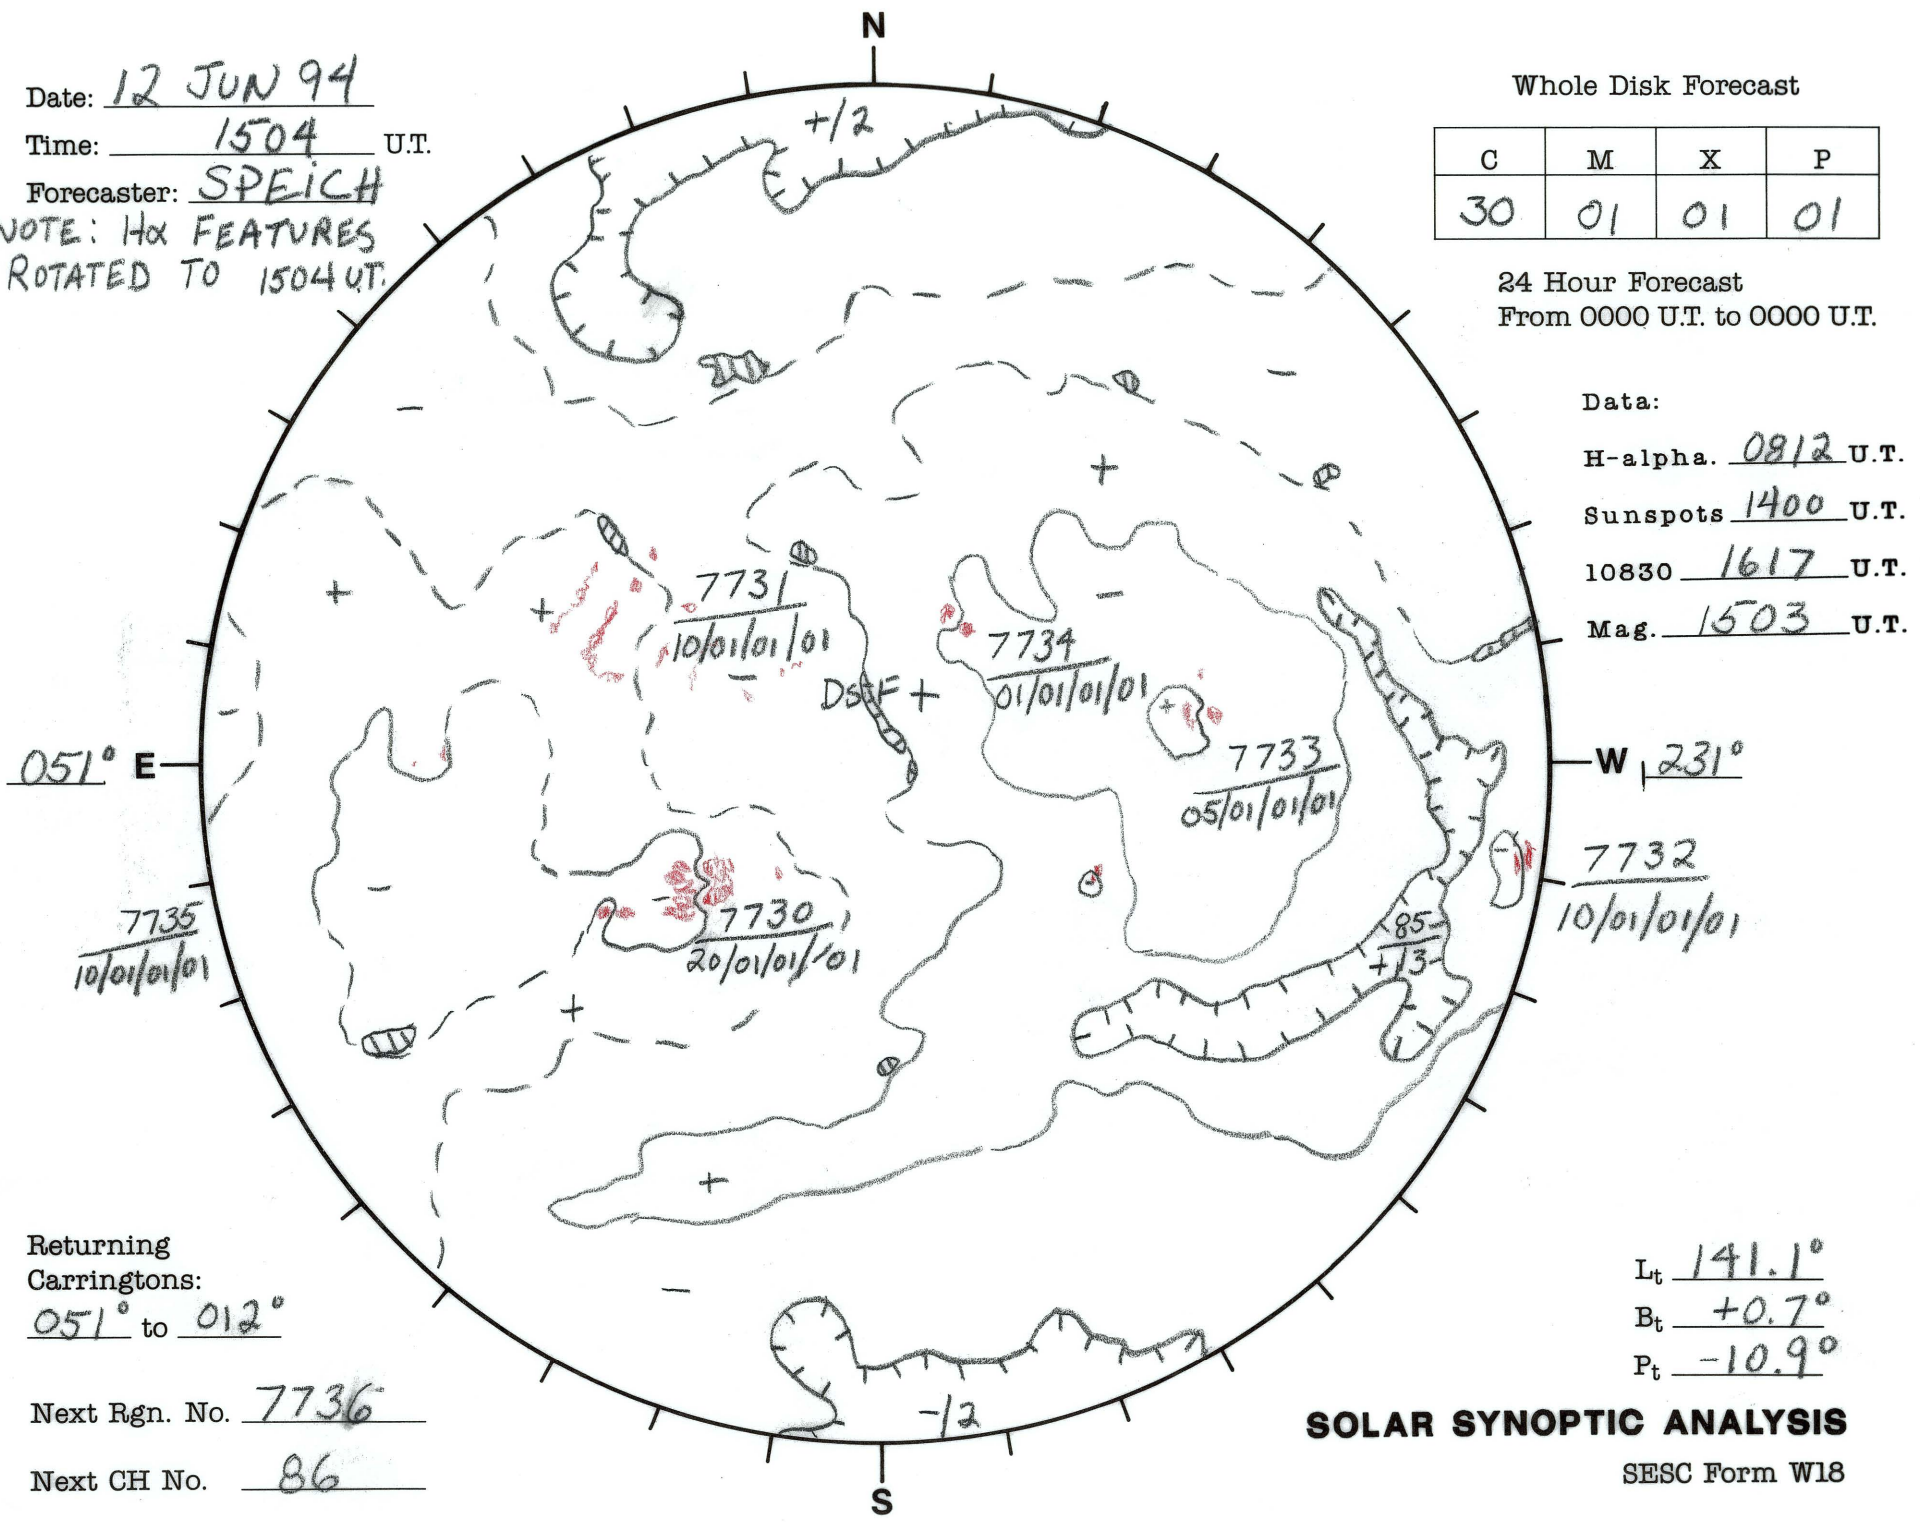

Date: 12 JUN 94
 Time: 1504 U.T.

Forecaster: SPEICH

NOTE: H α FEATURES
 ROTATED TO 1504 UT.

Whole Disk Forecast

C	M	X	P
30	01	01	01

24 Hour Forecast
 From 0000 U.T. to 0000 U.T.

Data:
 H-alpha. 0812 U.T.
 Sunspots 1400 U.T.
 10830 1617 U.T.
 Mag. 1503 U.T.

Returning Carringtons:
051° to 012°

Next Rgn. No. 7736

Next CH No. 86

W 231°
7732
10/01/01/01

L_t 141.1°
 B_t +0.7°
 P_t -10.9°

SOLAR SYNOPTIC ANALYSIS

SESC Form W18