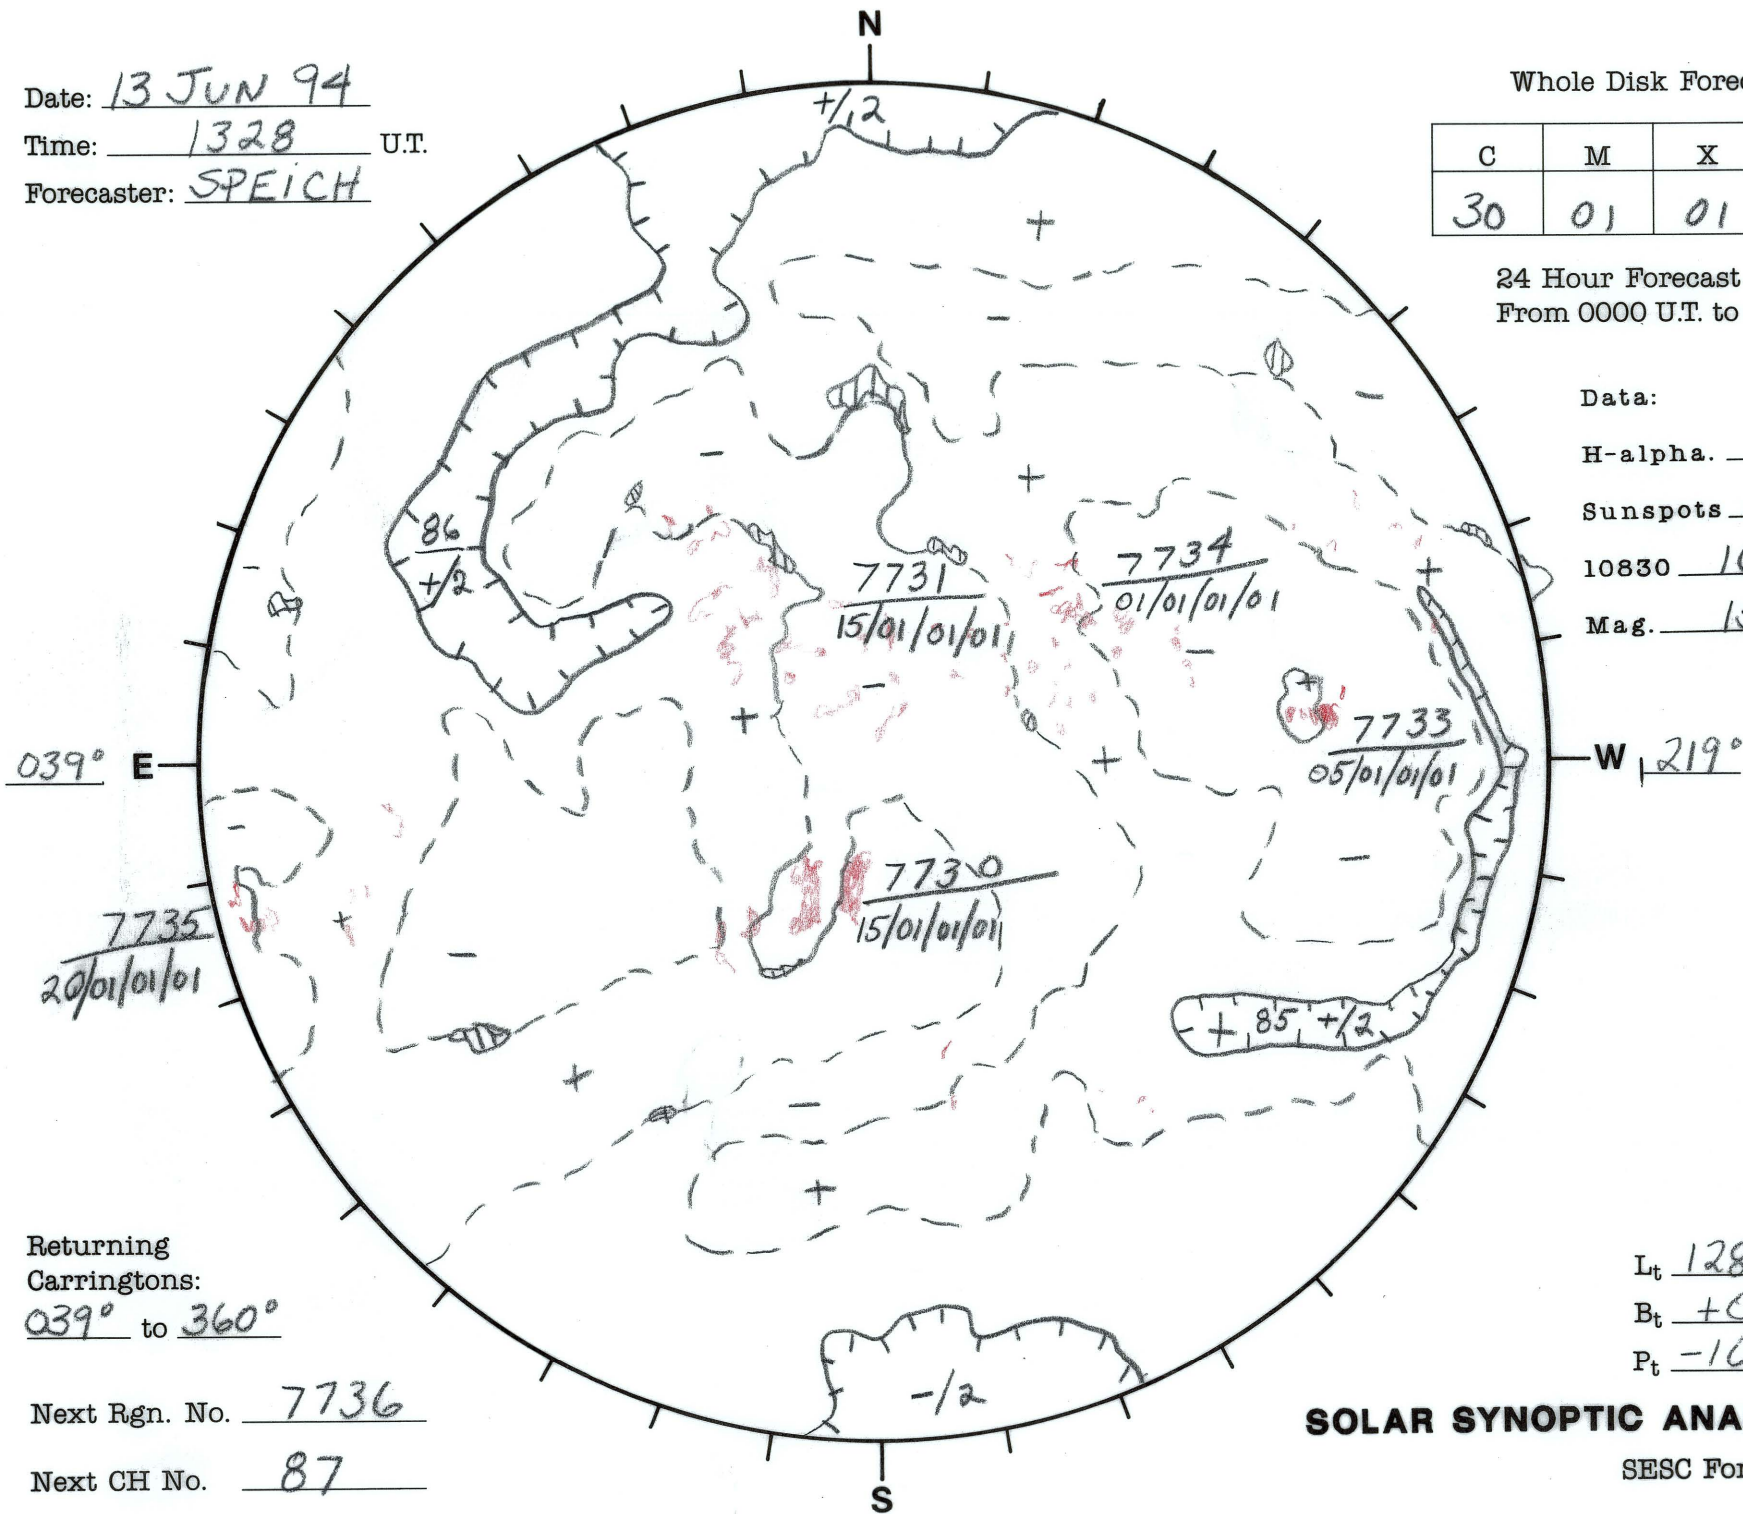

Date: 13 JUN 94
 Time: 1328 U.T.
 Forecaster: SPEICH

Whole Disk Forecast

C	M	X	P
30	01	01	01

24 Hour Forecast
 From 0000 U.T. to 0000 U.T.

Data:

H-alpha. 1328 U.T.
 Sunspots 1415 U.T.
 10830 1641 U.T.
 Mag. 1516 U.T.

Returning
 Carringtons:
039° to 360°

Next Rgn. No. 7736
 Next CH No. 87

L_t 128.7°
 B_t +0.8°
 P_t -10.5°

SOLAR SYNOPTIC ANALYSIS

SESC Form W18