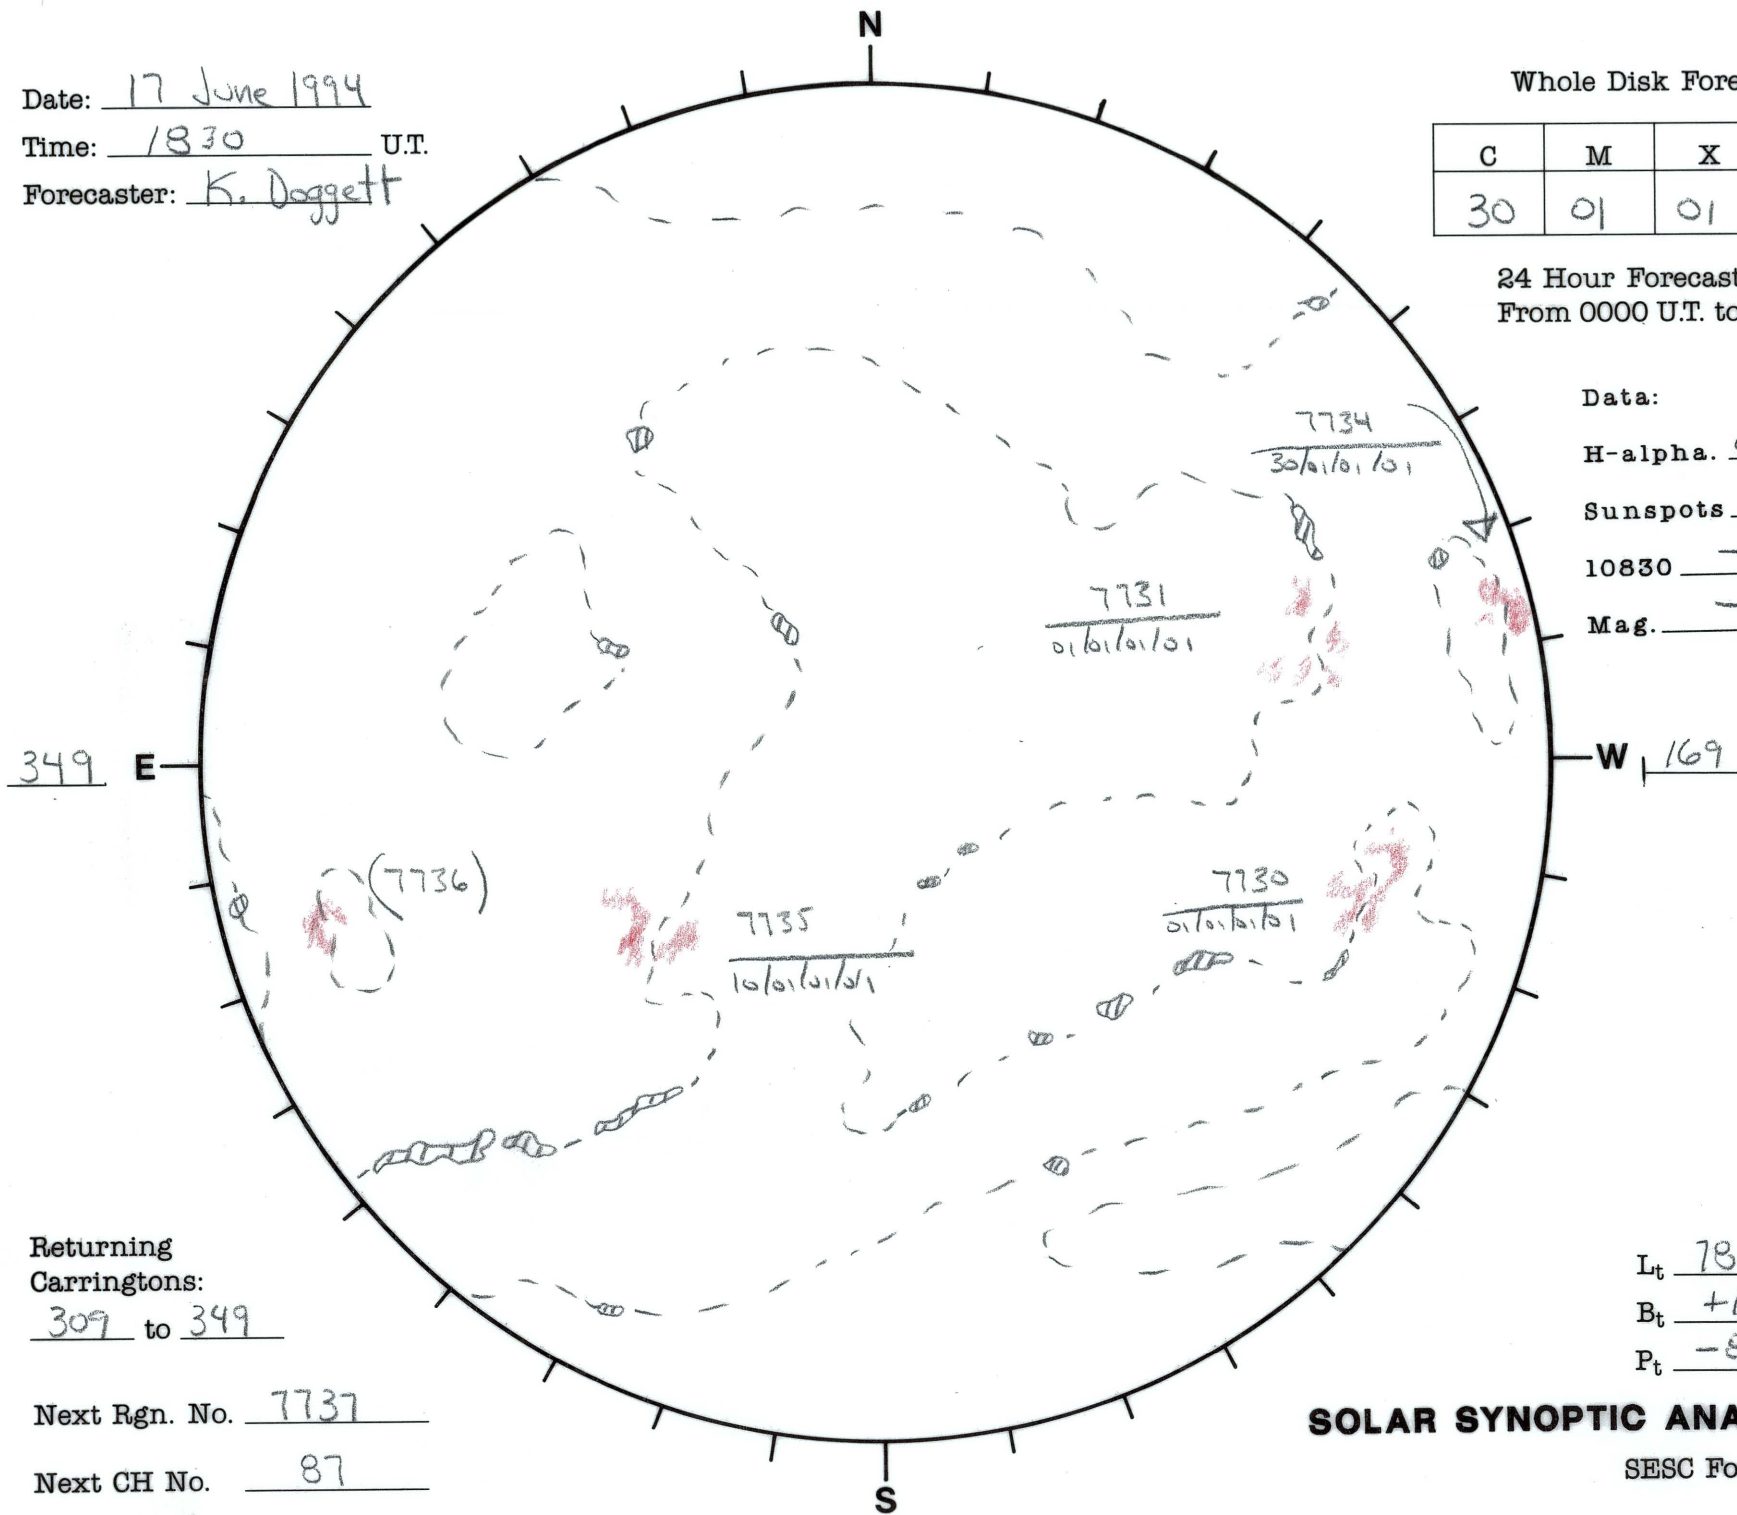

Date: 17 June 1994
 Time: 1830 U.T.
 Forecaster: K. Doggett

Whole Disk Forecast

C	M	X	P
30	01	01	01

24 Hour Forecast
 From 0000 U.T. to 0000 U.T.

Data:

H-alpha. 0800 U.T.

Sunspots 1630 U.T.

10830 — U.T.

Mag. — U.T.

Returning Carringtons:
309 to 349

Next Rgn. No. 7737

Next CH No. 87

L_t 78.7
 B_t +1.3
 P_t -8.9

SOLAR SYNOPTIC ANALYSIS

SESC Form W18