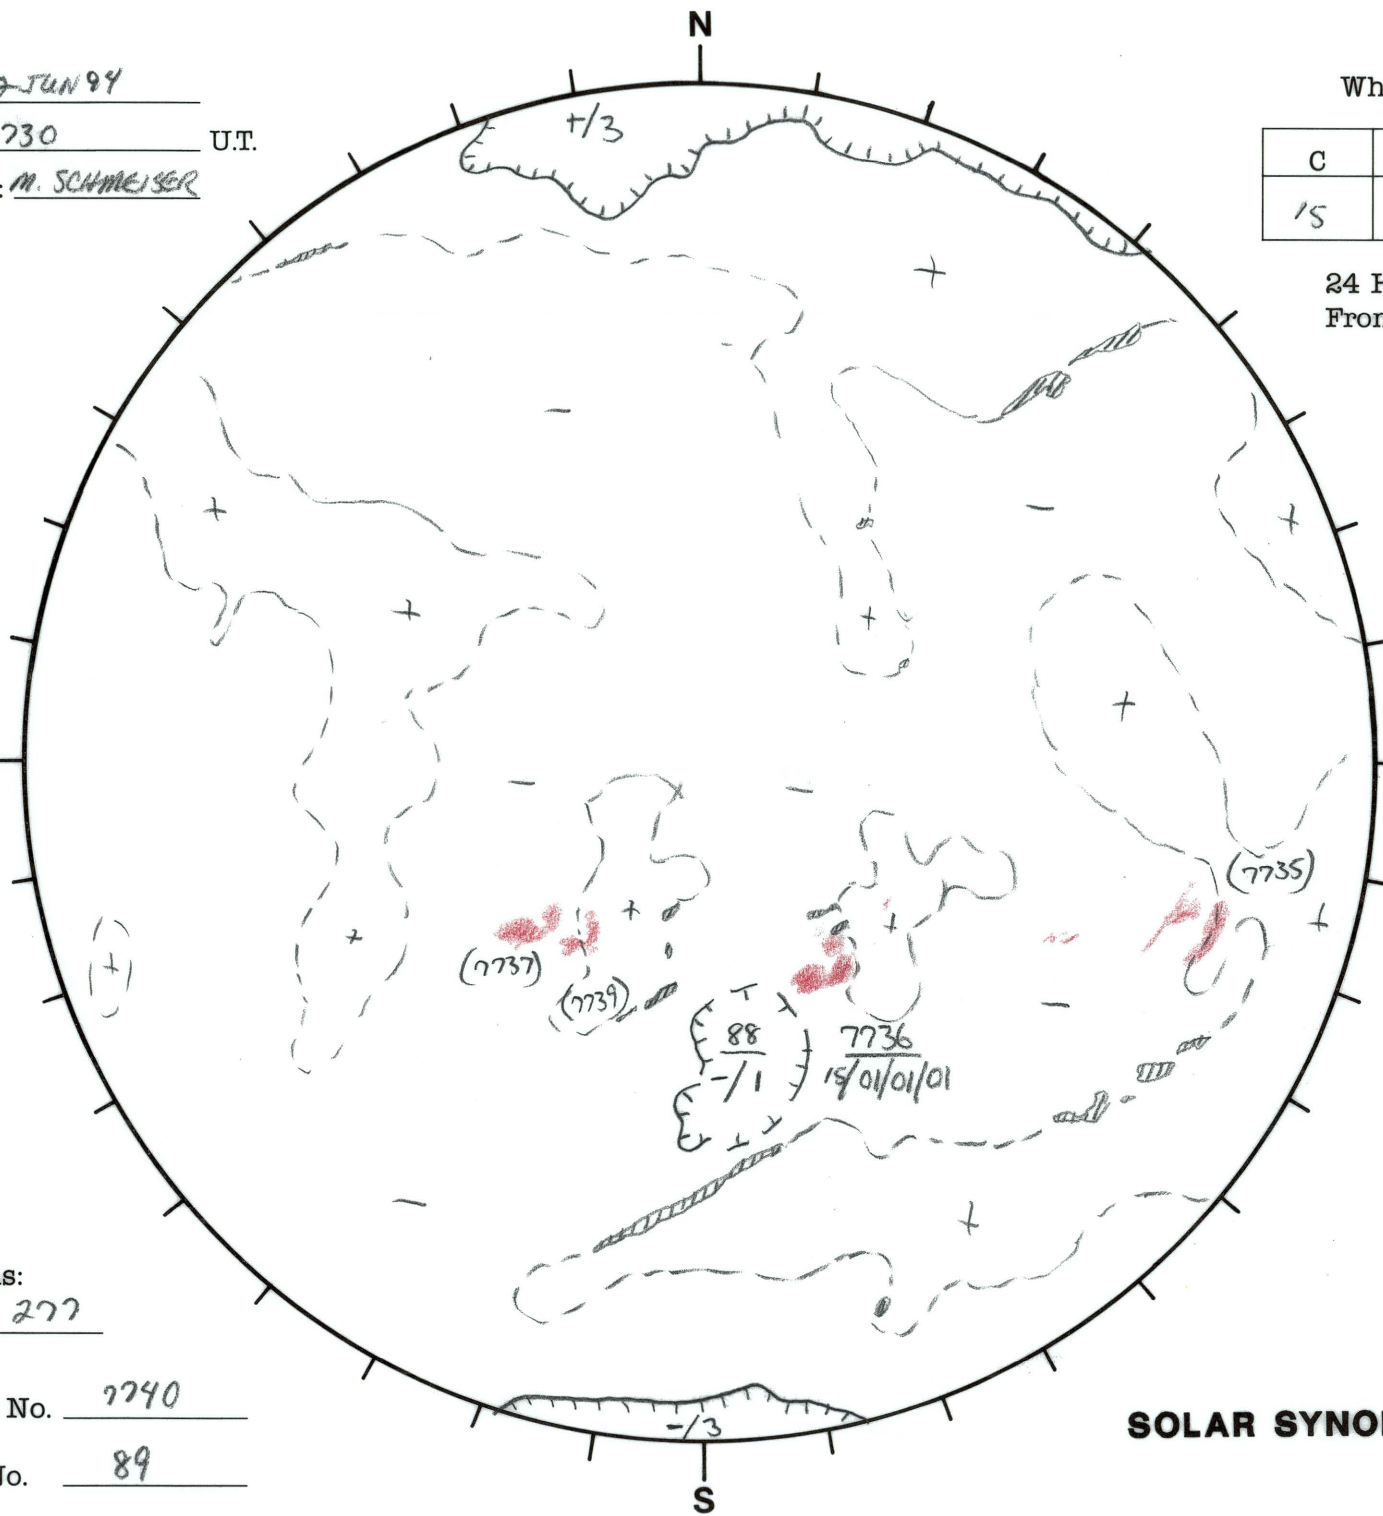

Date: 22 JUN 94
 Time: 1730 U.T.
 Forecaster: M. SCHMEISER

Whole Disk Forecast

C	M	X	P
15	01	01	01

24 Hour Forecast
 From 0000 U.T. to 0000 U.T.

Data:
 H-alpha. 0832 U.T.
 Sunspots — U.T.
 10830 1452 U.T.
 Mag. 1342 U.T.

277 E

W 97

Returning Carringtons:
237 to 277

Next Rgn. No. 7740

Next CH No. 89

L_t 7.4
 B_t +1.9
 P_t -6.5

SOLAR SYNOPTIC ANALYSIS

SESC Form W18