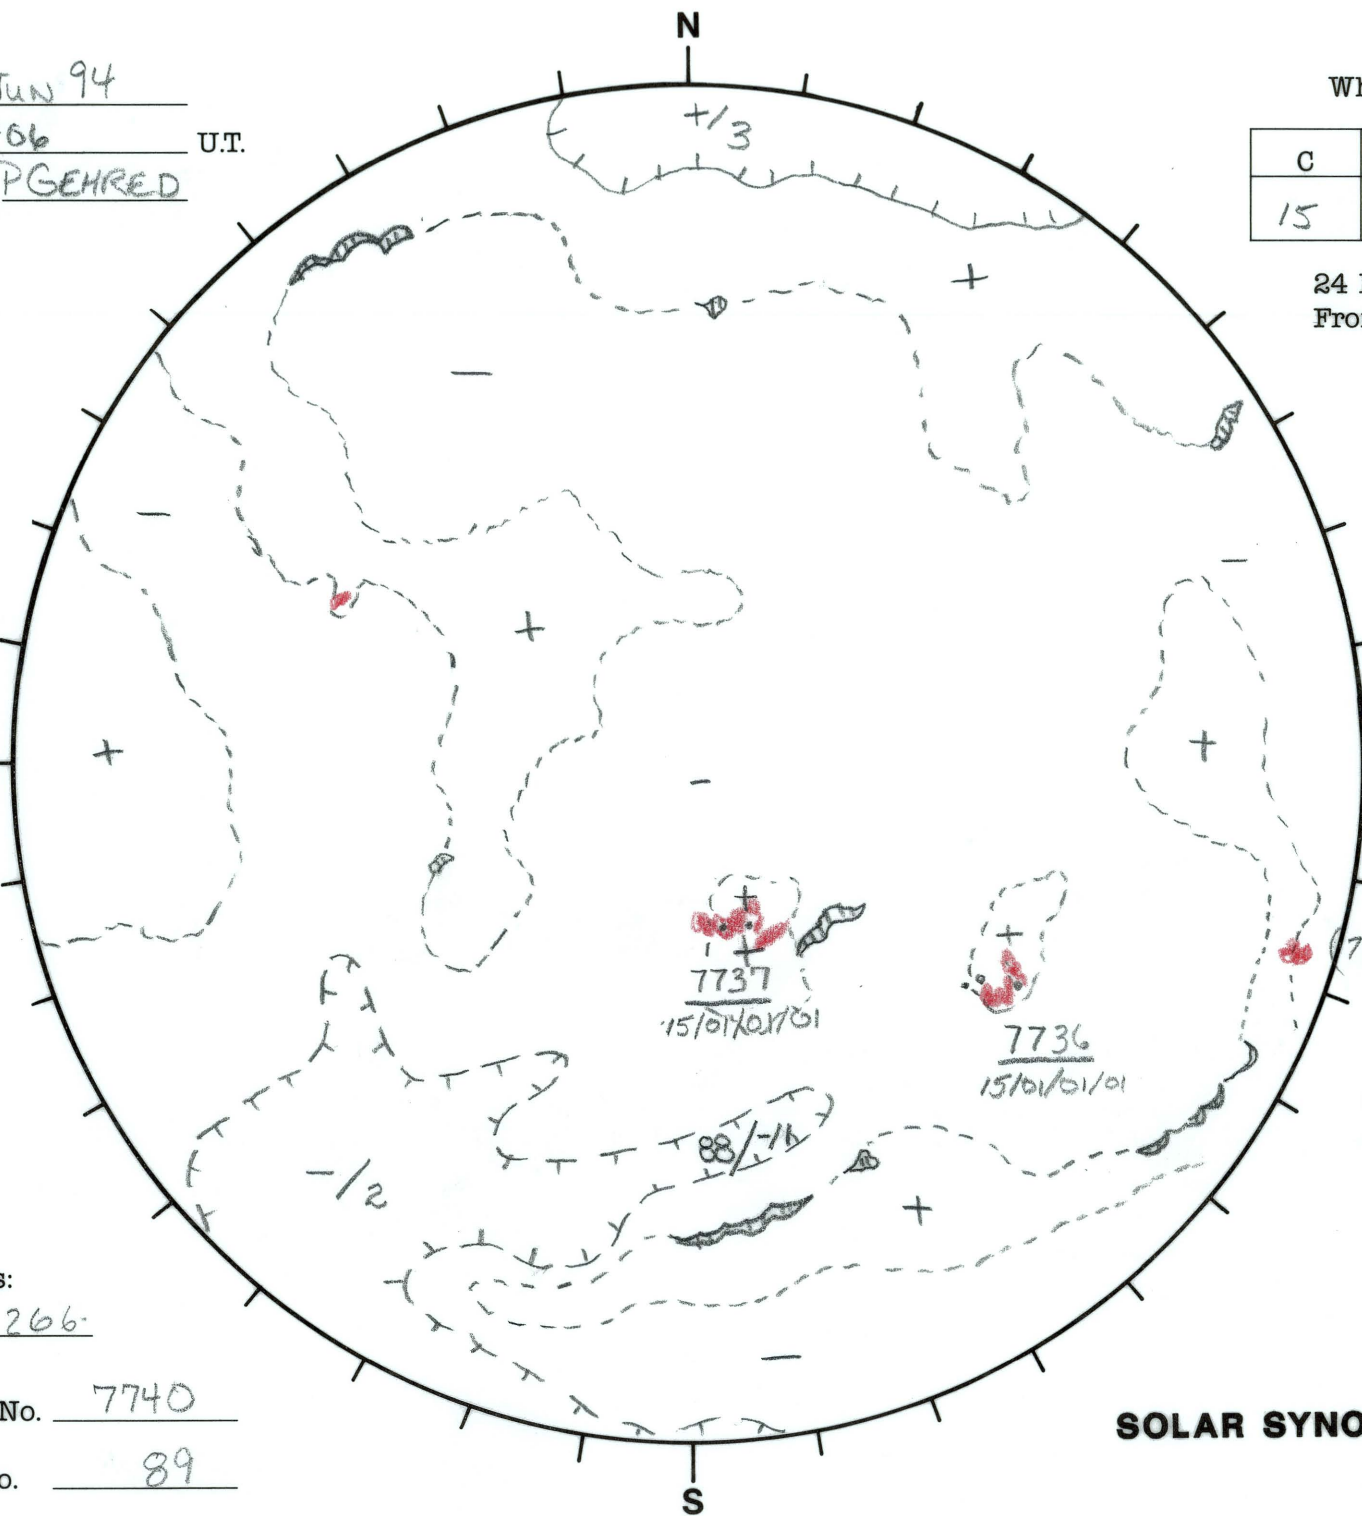

Date: 23 JUN 94
 Time: 1406 U.T.
 Forecaster: PGEHRED

Whole Disk Forecast

C	M	X	P
15	01	01	01

24 Hour Forecast
 From 0000 U.T. to 0000 U.T.

Data:
 H-alpha. 1406 U.T.
 Sunspots + U.T.
 10830 * U.T.
 Mag. 1339 U.T.

266 E 86 W

* CORONAL HOLES
 TAKEN FROM YONKOH

Returning
 Carringtons:
226 to 266

Next Rgn. No. 7740
 Next CH No. 89

L_t 356.0
 B_t +2.0
 P_t -6.1

SOLAR SYNOPTIC ANALYSIS

SESC Form W18