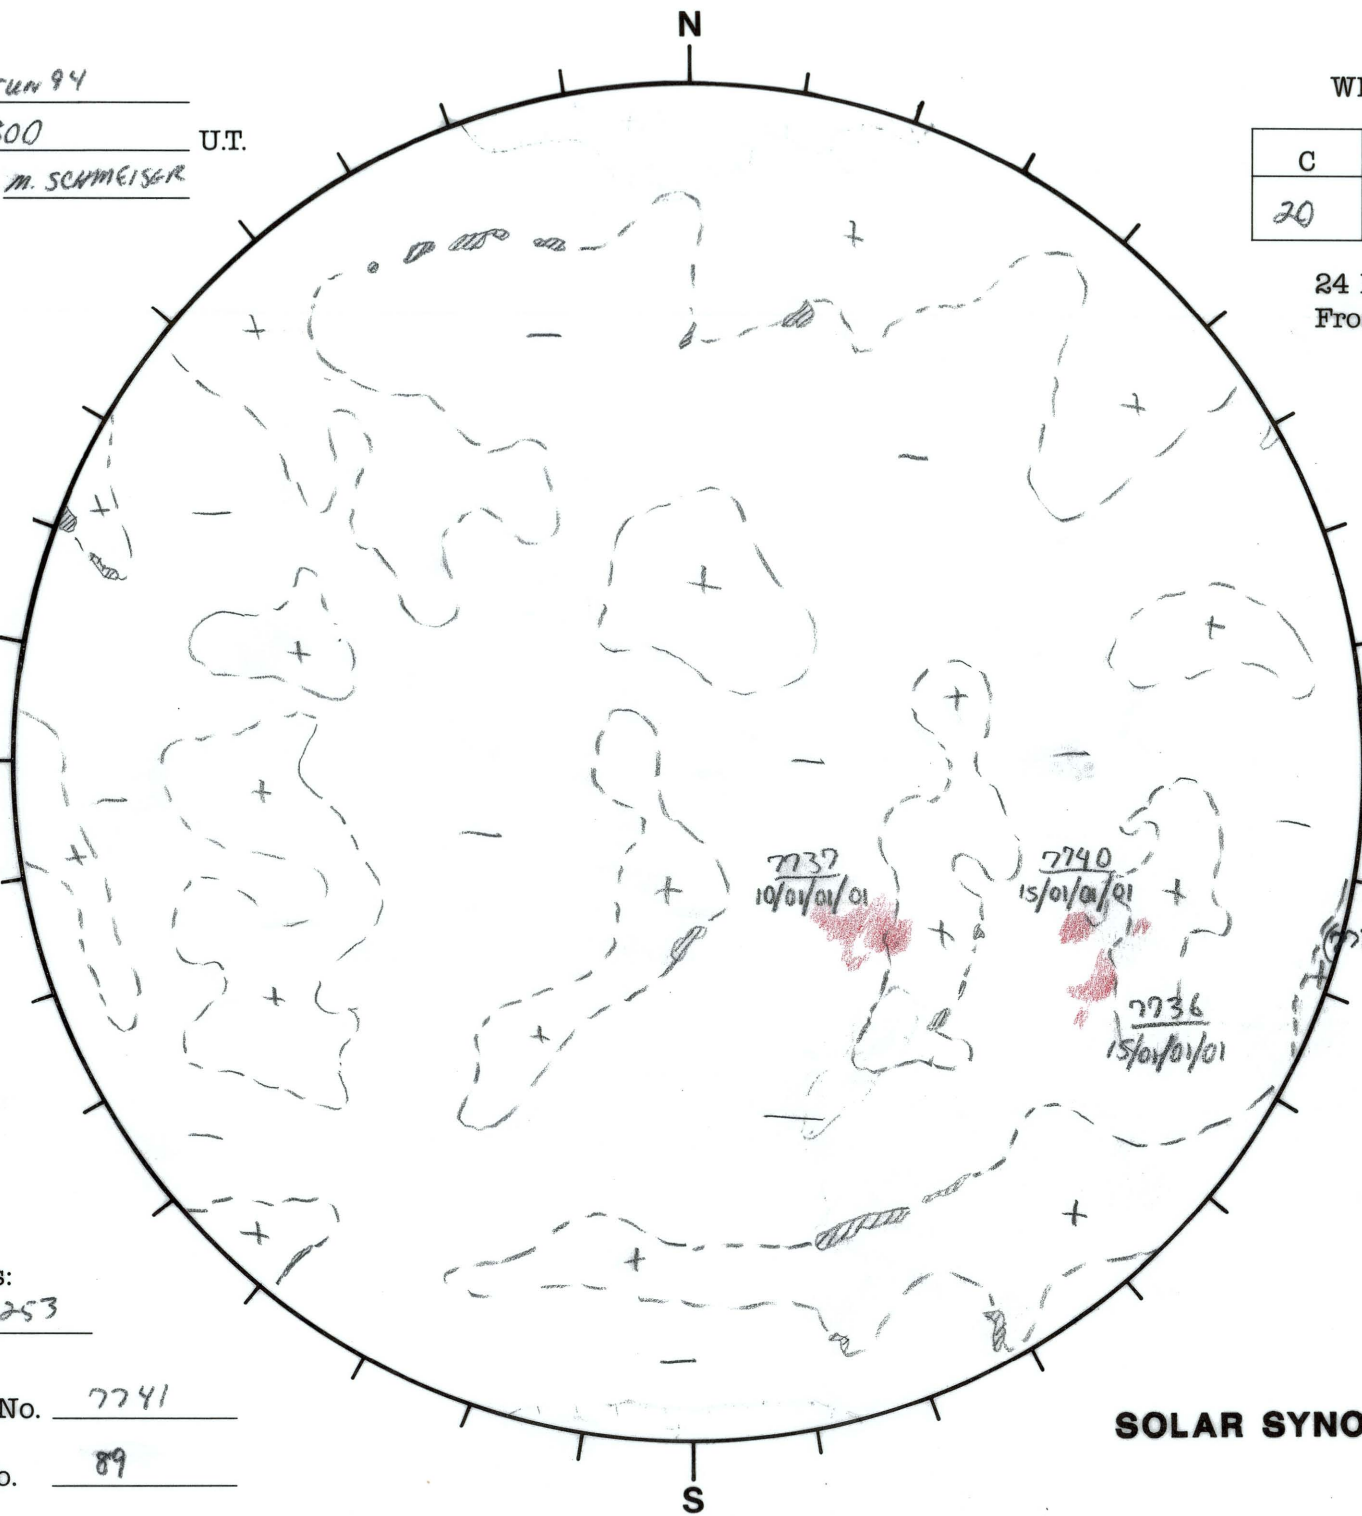

Date: 24 JUN 94
 Time: 1800 U.T.
 Forecaster: M. SCHMEISER

Whole Disk Forecast

C	M	X	P
20	01	01	01

24 Hour Forecast
 From 0000 U.T. to 0000 U.T.

Data:
 H-alpha. 1403 U.T.
 Sunspots N/A U.T.
 10830 N/A U.T.
 Mag. 1701 U.T.

253 E 73 W

Returning Carringtons:
213 to 253

Next Rgn. No. 7741

Next CH No. 89

L_t 342.8
 B_t +2.1
 P_t -5.7

SOLAR SYNOPTIC ANALYSIS

SESC Form W18