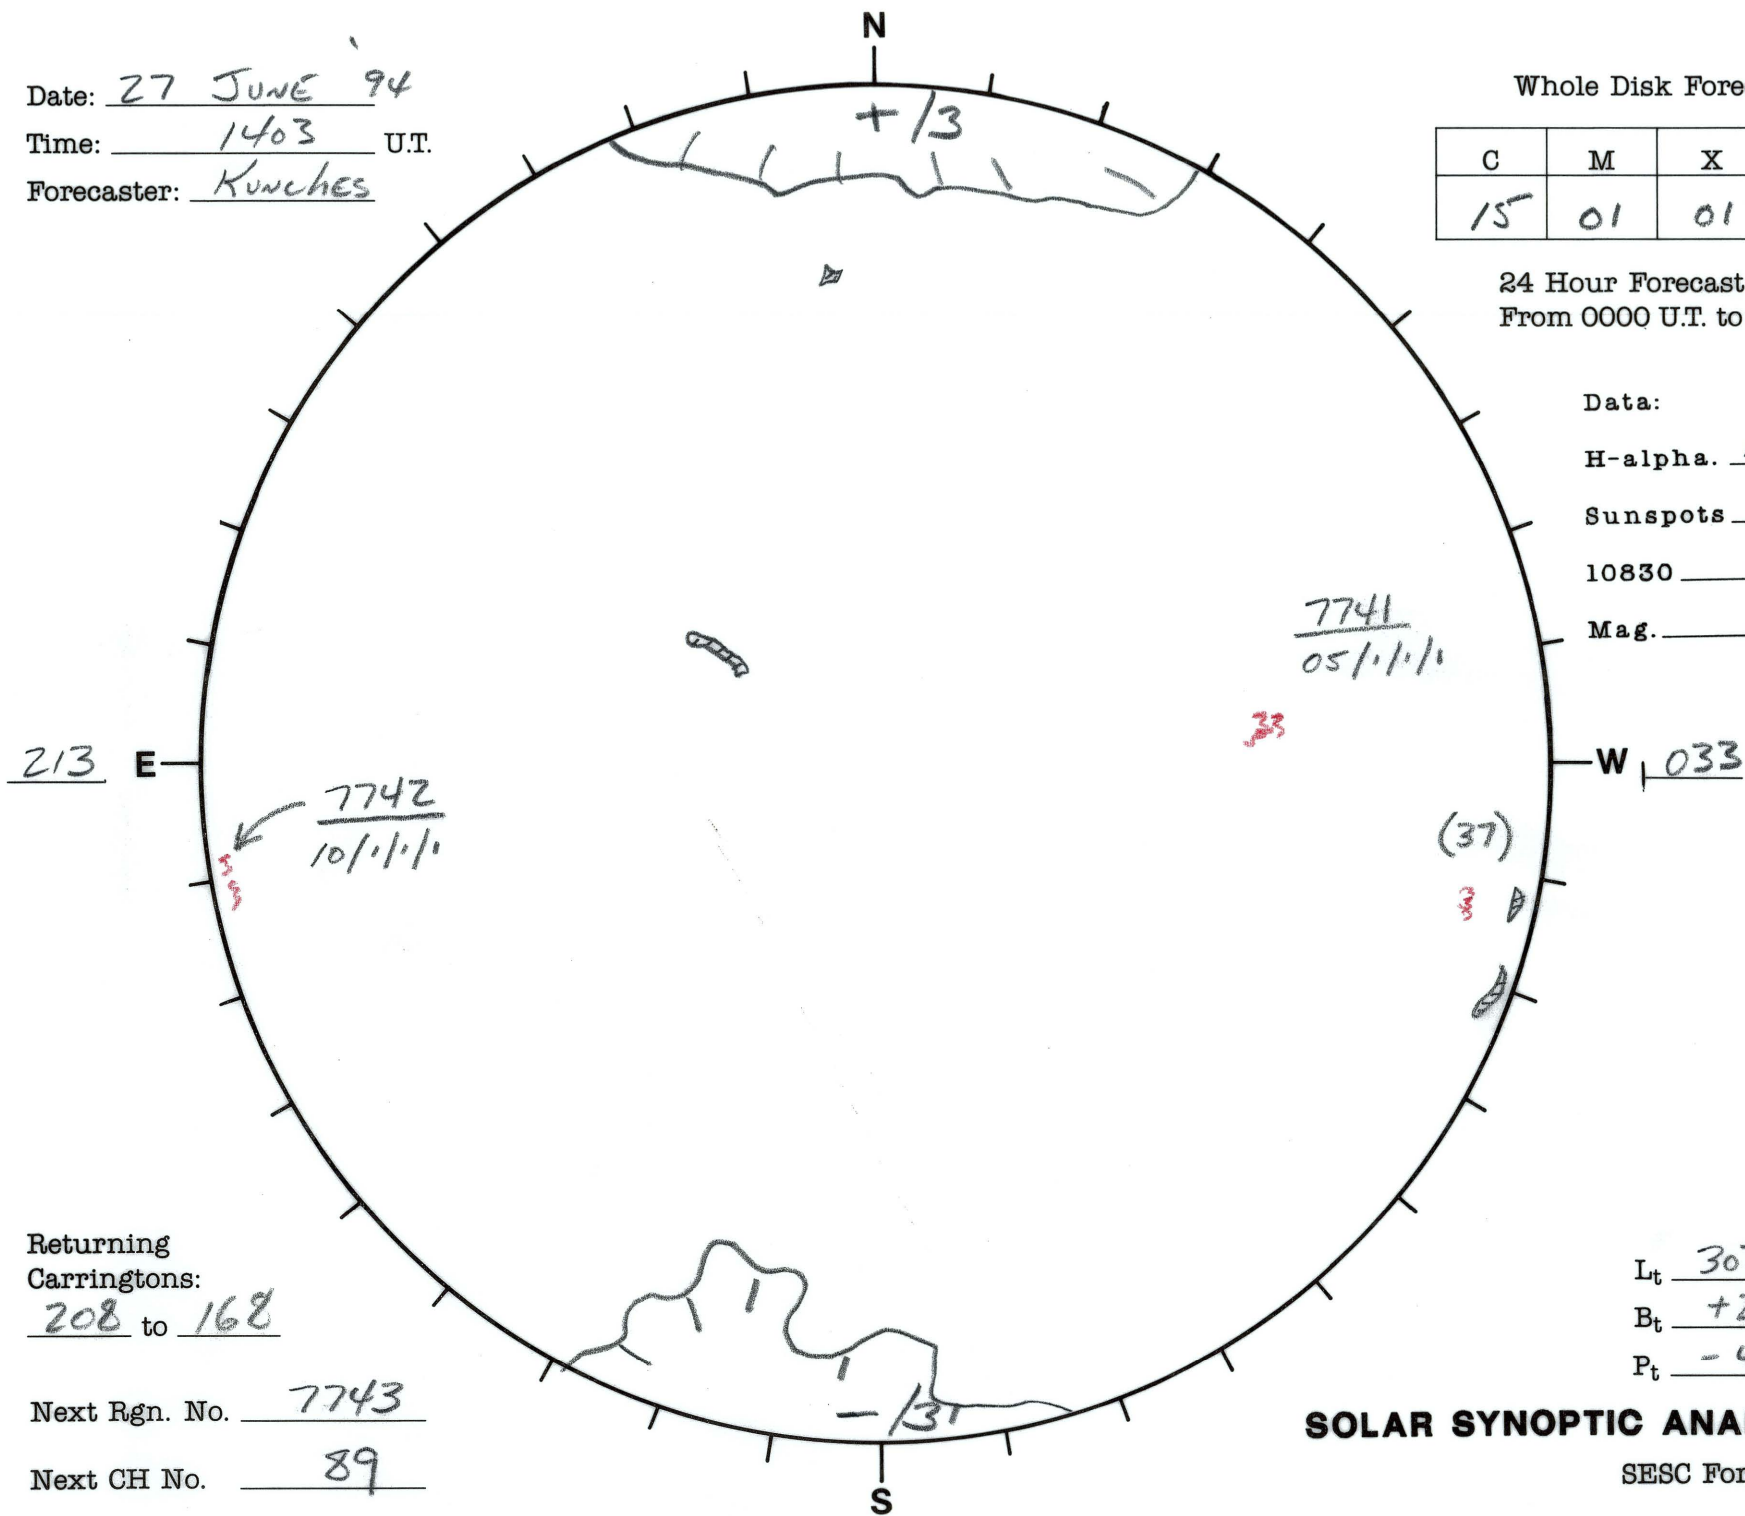

Date: 27 JUNE '94
 Time: 1403 U.T.
 Forecaster: Kunches

Whole Disk Forecast

C	M	X	P
15	01	01	01

24 Hour Forecast
 From 0000 U.T. to 0000 U.T.

Data:
 H-alpha. 1403 U.T.
 Sunspots 1414 U.T.
 10830 1811 U.T.
 Mag. NA U.T.

Returning Carringtons:
208 to 168

Next Rgn. No. 7743
 Next CH No. 89

L_t 303.1
 B_t +2.5
 P_t -4.4

SOLAR SYNOPTIC ANALYSIS

SESC Form W18