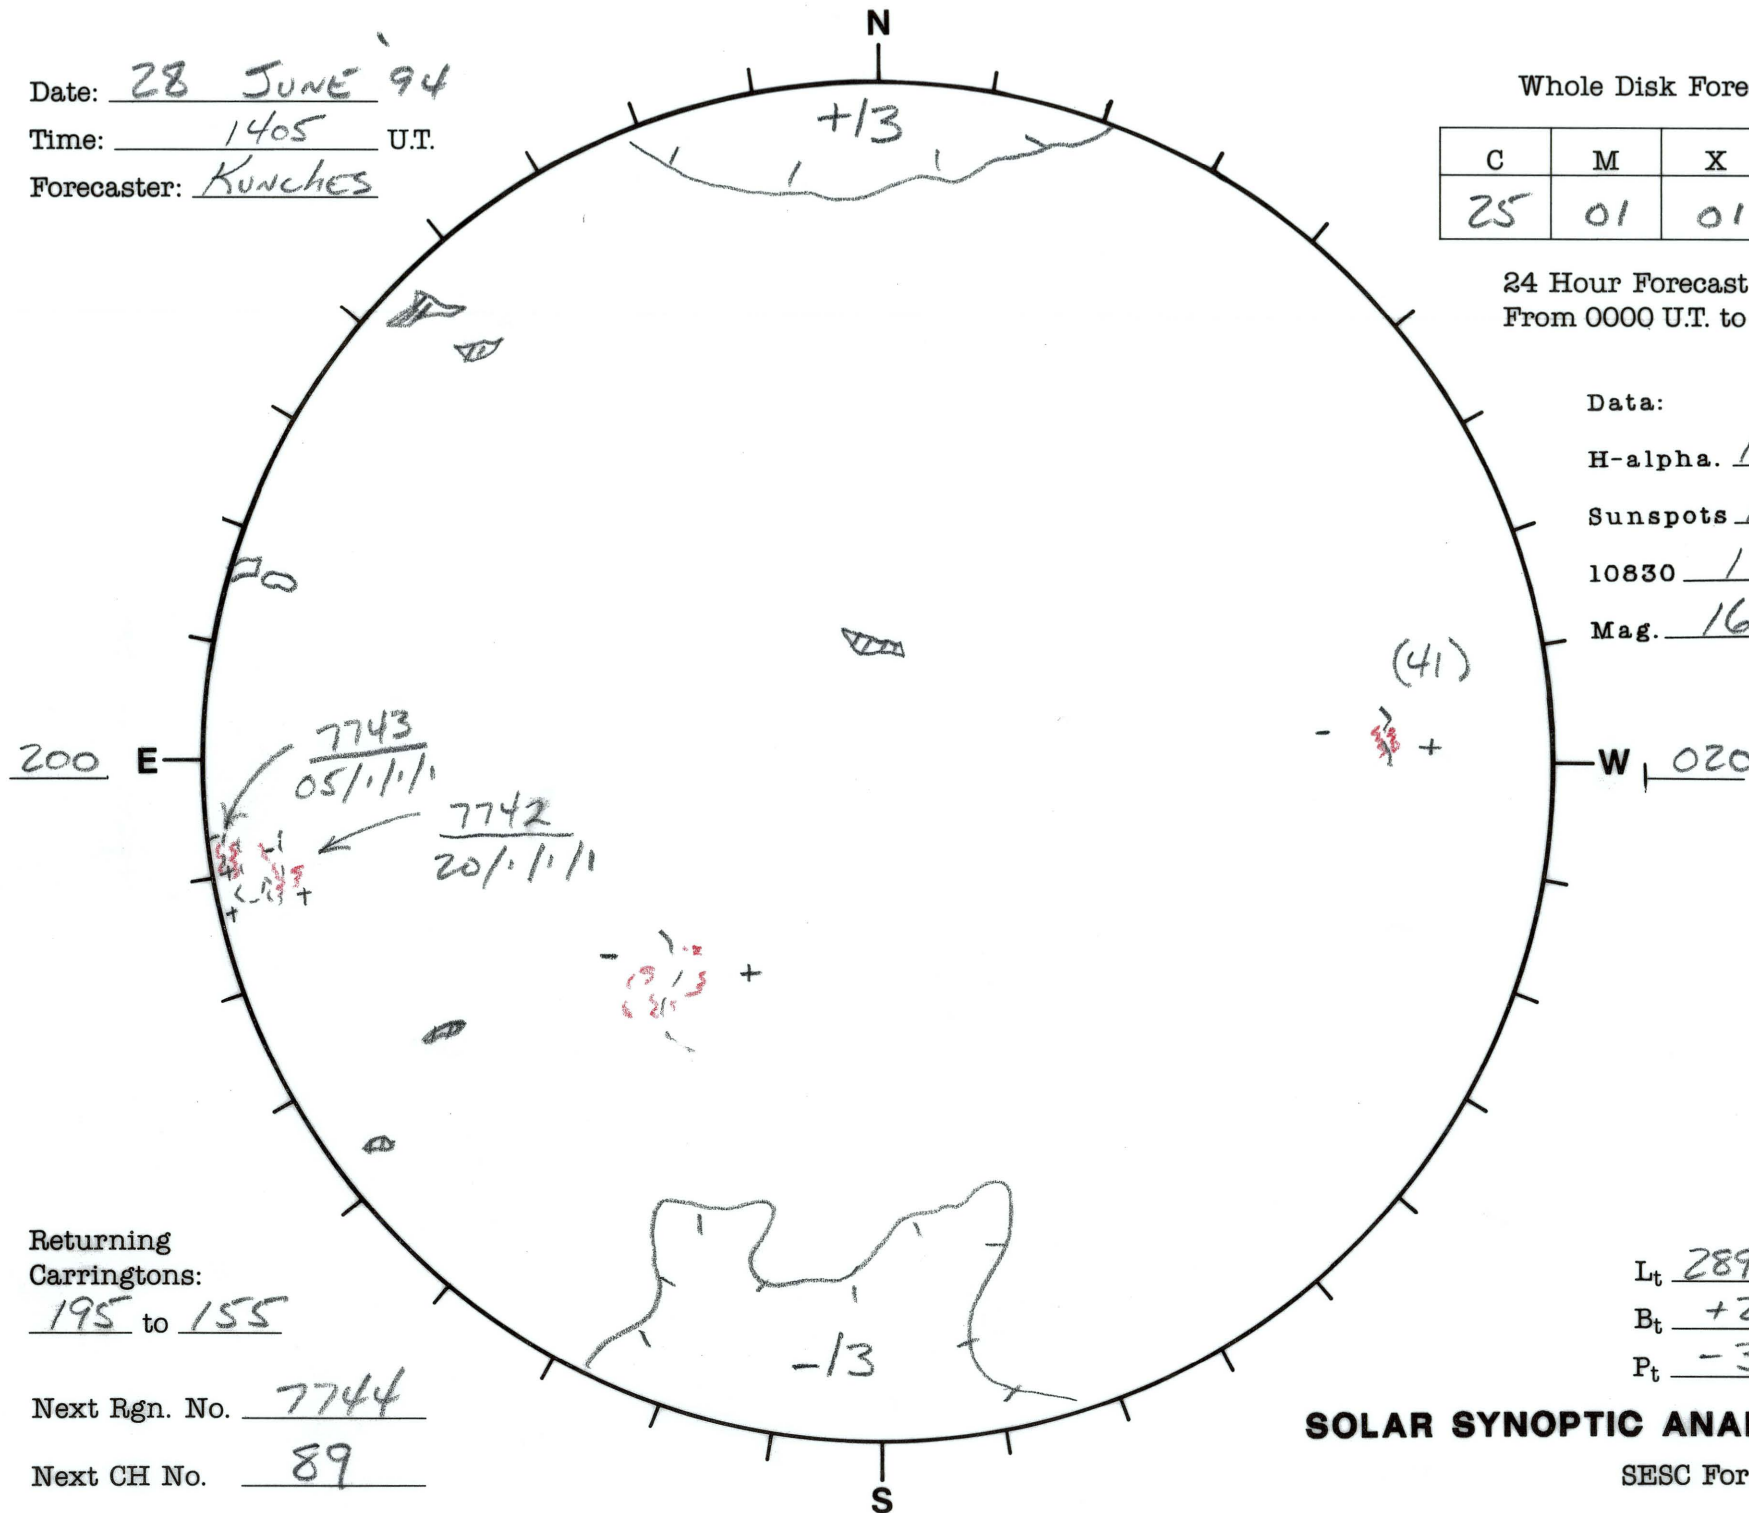

Date: 28 JUNE '94

Time: 1405 U.T.

Forecaster: Kunches

Whole Disk Forecast

C	M	X	P
25	01	01	01

24 Hour Forecast
From 0000 U.T. to 0000 U.T.

Data:

H-alpha. 1405 U.T.

Sunspots 1715 U.T.

10830 1724 U.T.

Mag. 1612 U.T.

Returning Carringtons:

195 to 155

Next Rgn. No. 7744

Next CH No. 89

L_t 289.8

B_t +2.6

P_t -3.9

SOLAR SYNOPTIC ANALYSIS

SESC Form W18