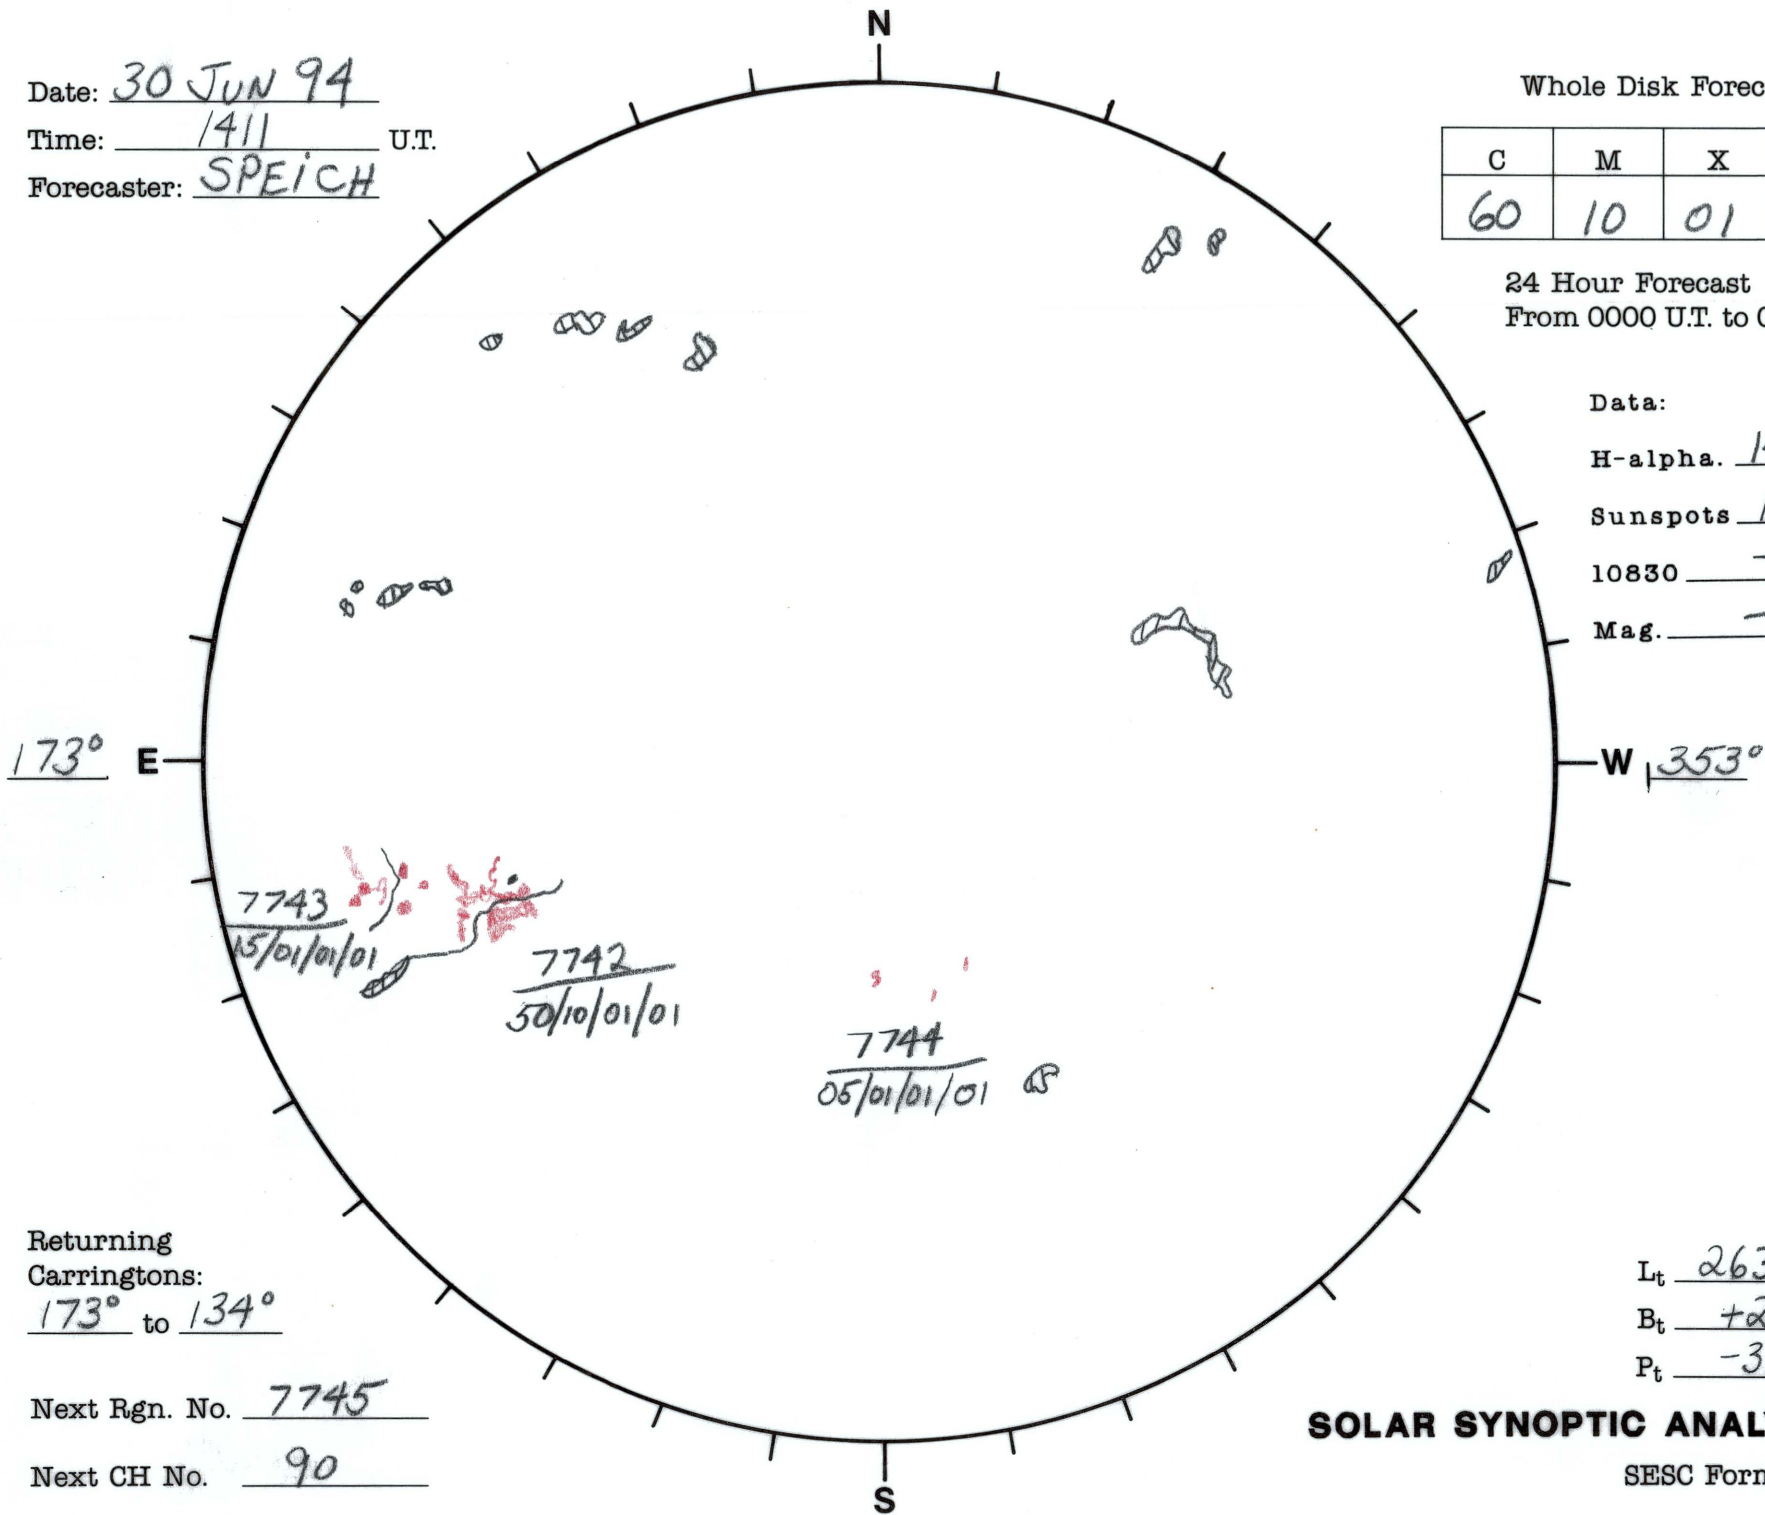

Date: 30 JUN 94
 Time: 1411 U.T.
 Forecaster: SPEICH

Whole Disk Forecast

C	M	X	P
60	10	01	01

24 Hour Forecast
 From 0000 U.T. to 0000 U.T.

Data:
 H-alpha. 1411 U.T.
 Sunspots 1400 U.T.
 10830 - U.T.
 Mag. - U.T.

Returning Carringtons:
173° to 134°

Next Rgn. No. 7745
 Next CH No. 90

L_t 263.3°
 B_t +2.8°
 P_t -3.0°

SOLAR SYNOPTIC ANALYSIS

SESC Form W18