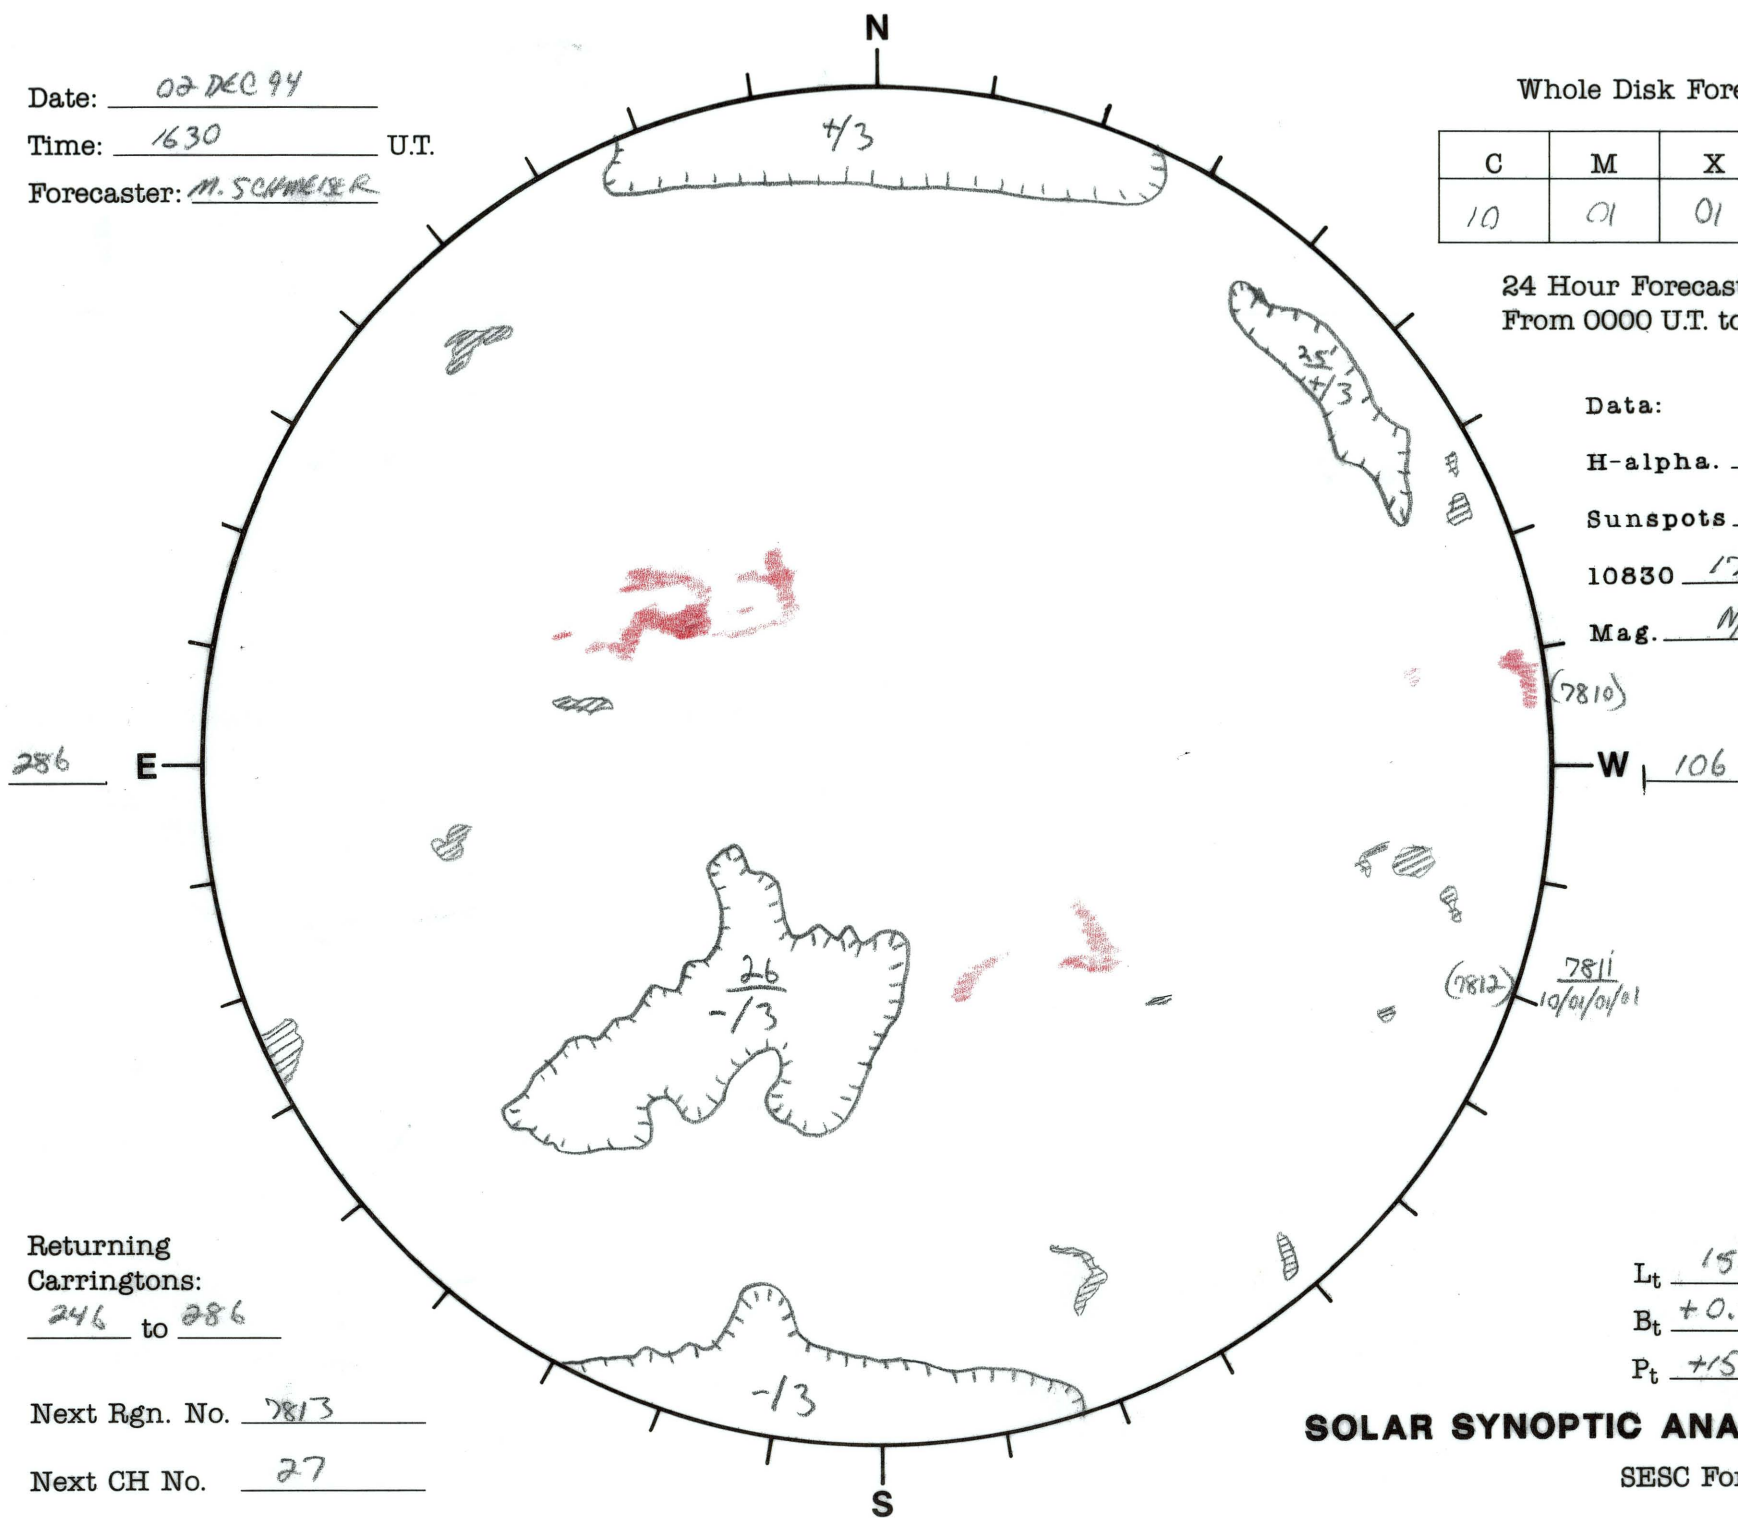

Date: 02 DEC 94
 Time: 1630 U.T.
 Forecaster: M. SCHWEISER

Whole Disk Forecast

C	M	X	P
10	01	01	01

24 Hour Forecast
 From 0000 U.T. to 0000 U.T.

Data:
 H-alpha. 1525 U.T.
 Sunspots N/A U.T.
 10830 1700 U.T.
 Mag. N/A U.T.

Returning
 Carringtons:
246 to 286

Next Rgn. No. 7813

Next CH No. 27

L_t 15.8
 B_t +0.7
 P_t +15.6

SOLAR SYNOPTIC ANALYSIS

SESC Form W18