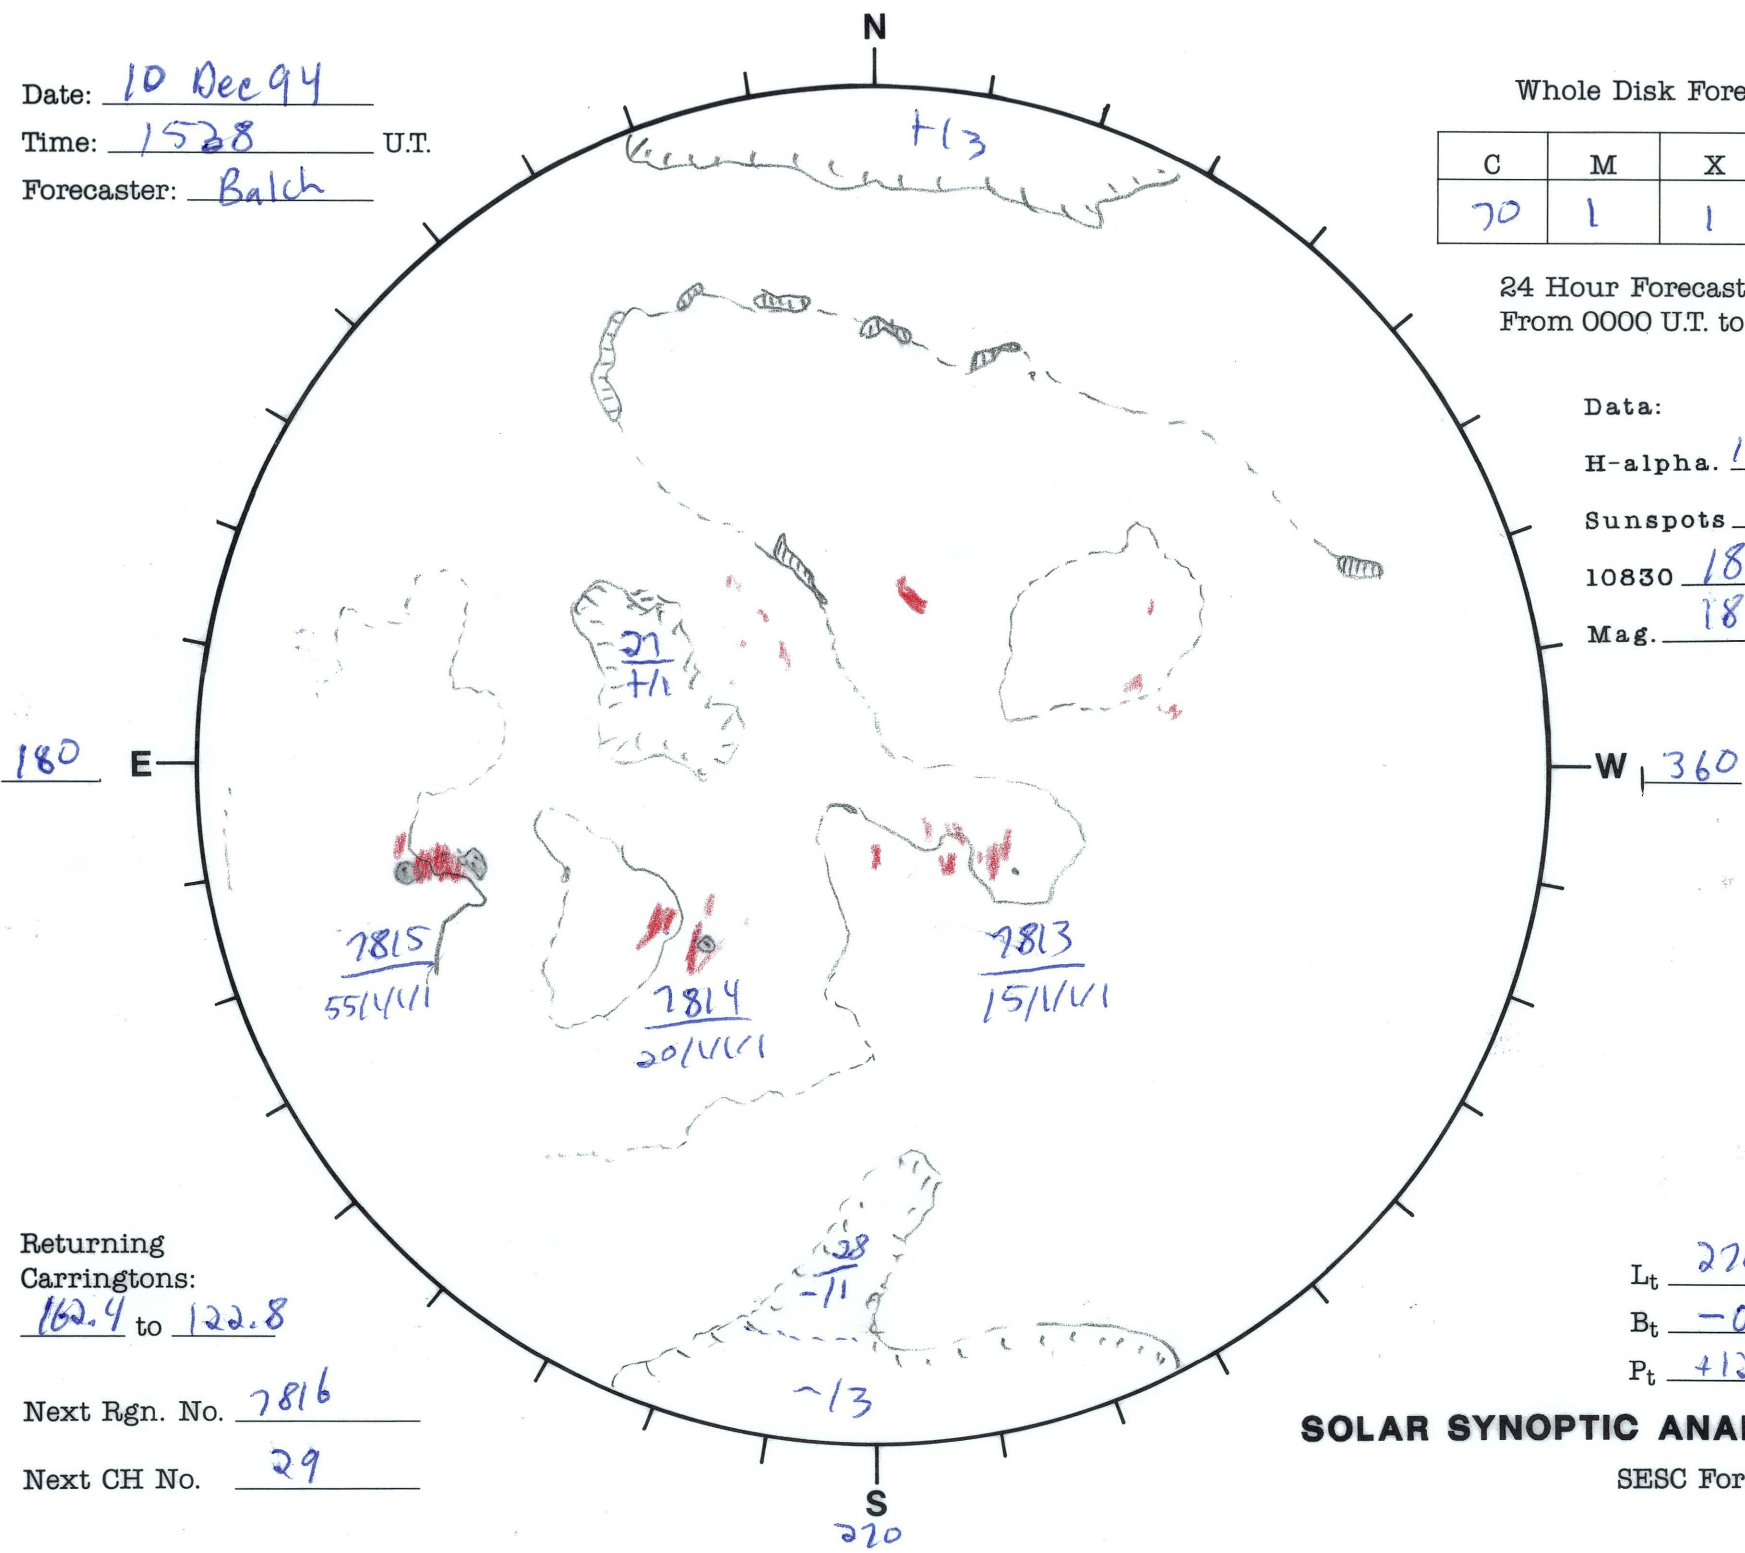

Date: 10 Dec 94
 Time: 1528 U.T.
 Forecaster: Balch

Whole Disk Forecast

C	M	X	P
70	1	1	1

24 Hour Forecast
 From 0000 U.T. to 0000 U.T.

Data:
 H-alpha. 1538 U.T.
 Sunspots 1655 U.T.
 10830 1841 U.T.
 Mag. 1828 U.T.

Returning Carringtons:
162.4 to 122.8

Next Rgn. No. 7816

Next CH No. 29

L_t 270.3
 B_t -0.3
 P_t +12.2

SOLAR SYNOPTIC ANALYSIS

SESC Form W18