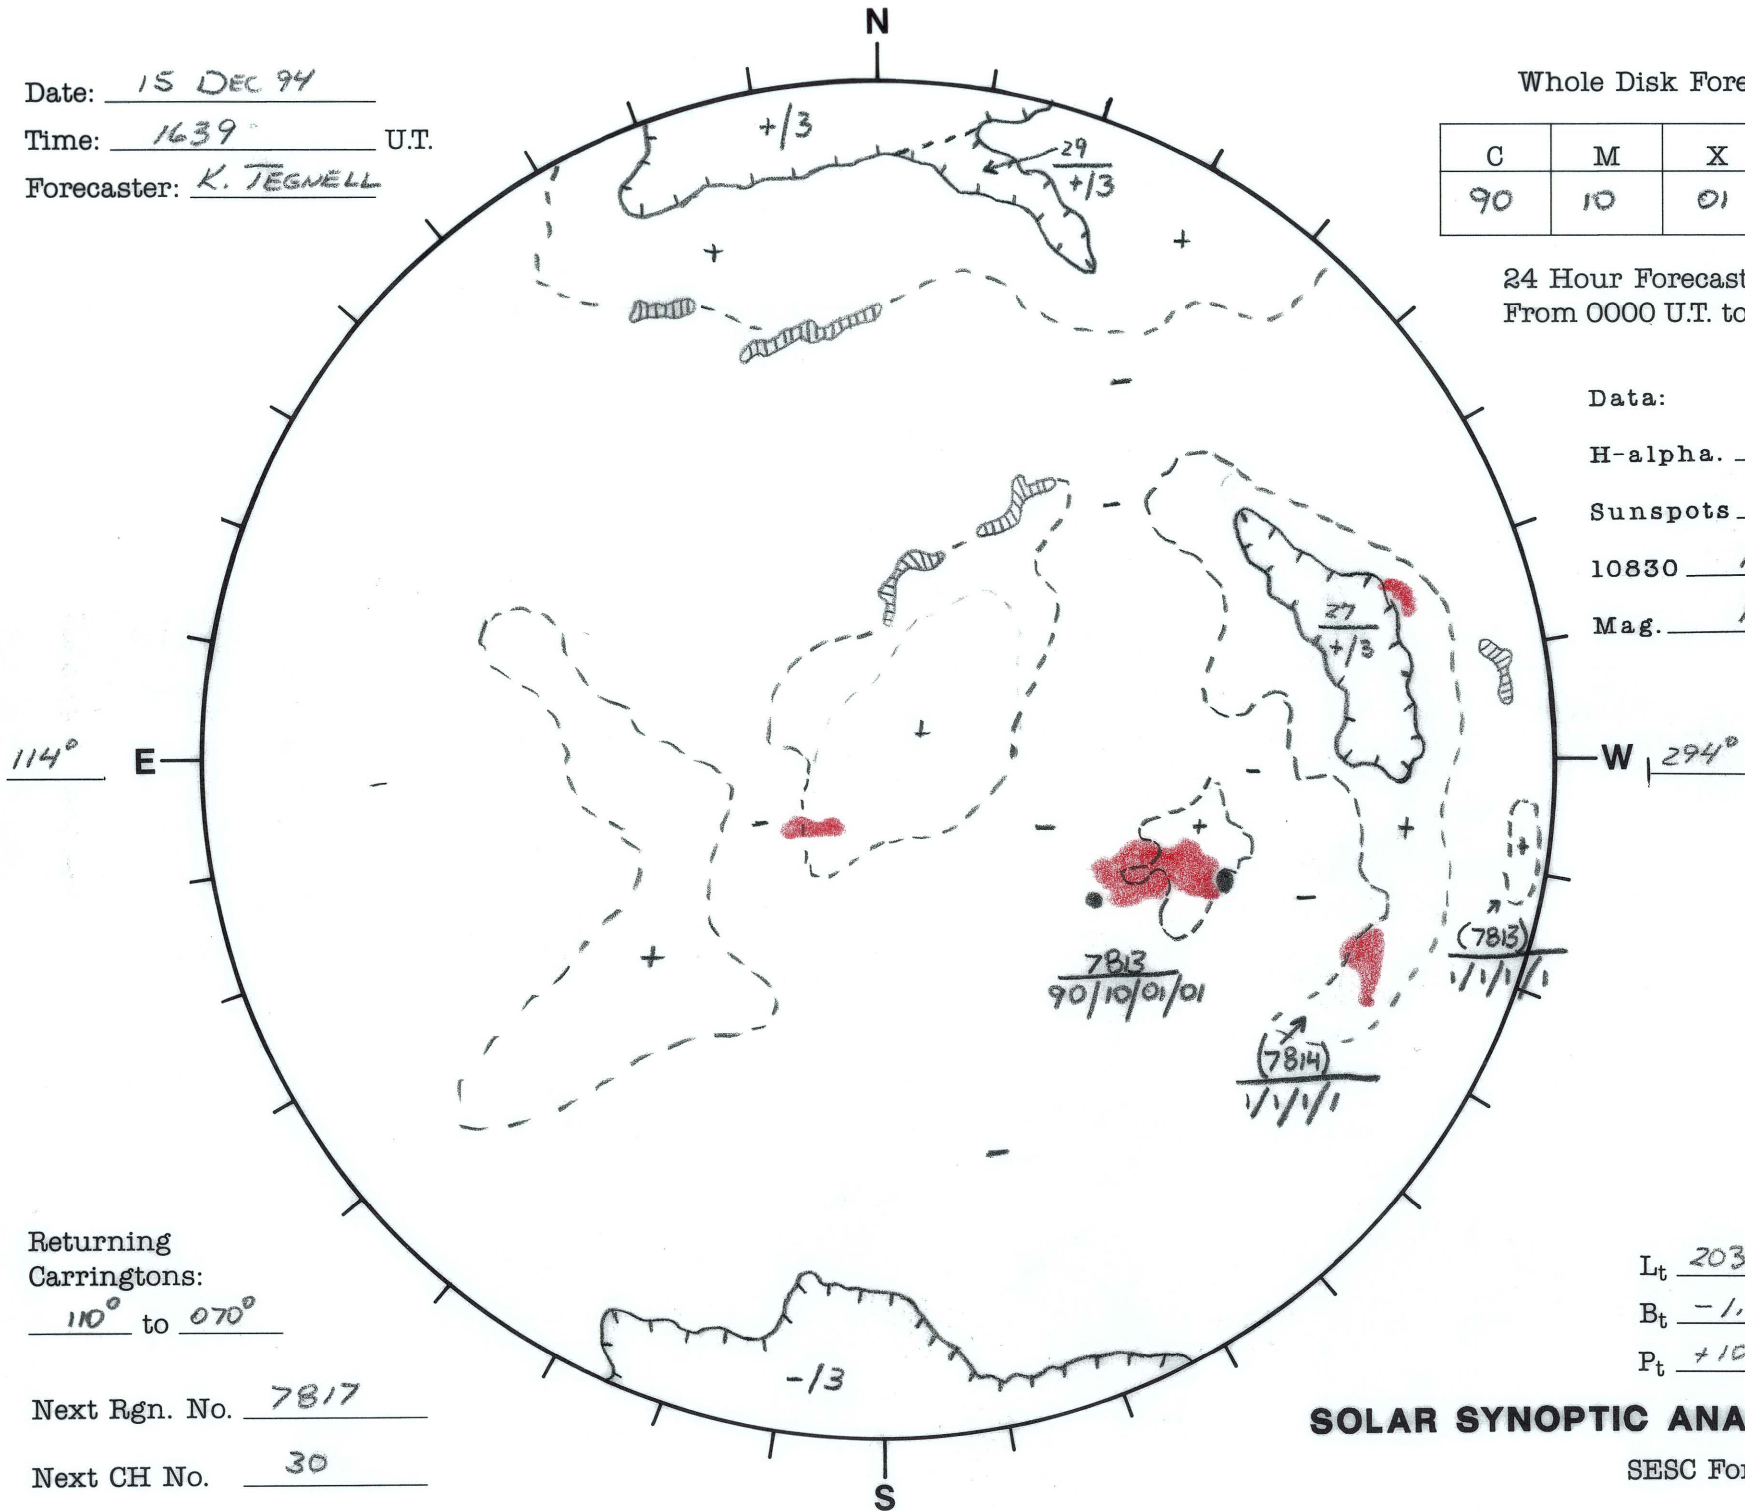

Date: 15 DEC 94
 Time: 1639 U.T.
 Forecaster: K. JEGNELL

Whole Disk Forecast

C	M	X	P
90	10	01	01

24 Hour Forecast
 From 0000 U.T. to 0000 U.T.

Data:
 H-alpha. 1639 U.T.
 Sunspots 1544 U.T.
 10830 1701 U.T.
 Mag. 1648 U.T.

Returning Carringtons:
110° to 070°

Next Rgn. No. 7817

Next CH No. 30

L_t 203.9°
 B_t -1.0°
 P_t +10.0°

SOLAR SYNOPTIC ANALYSIS

SESC Form W18