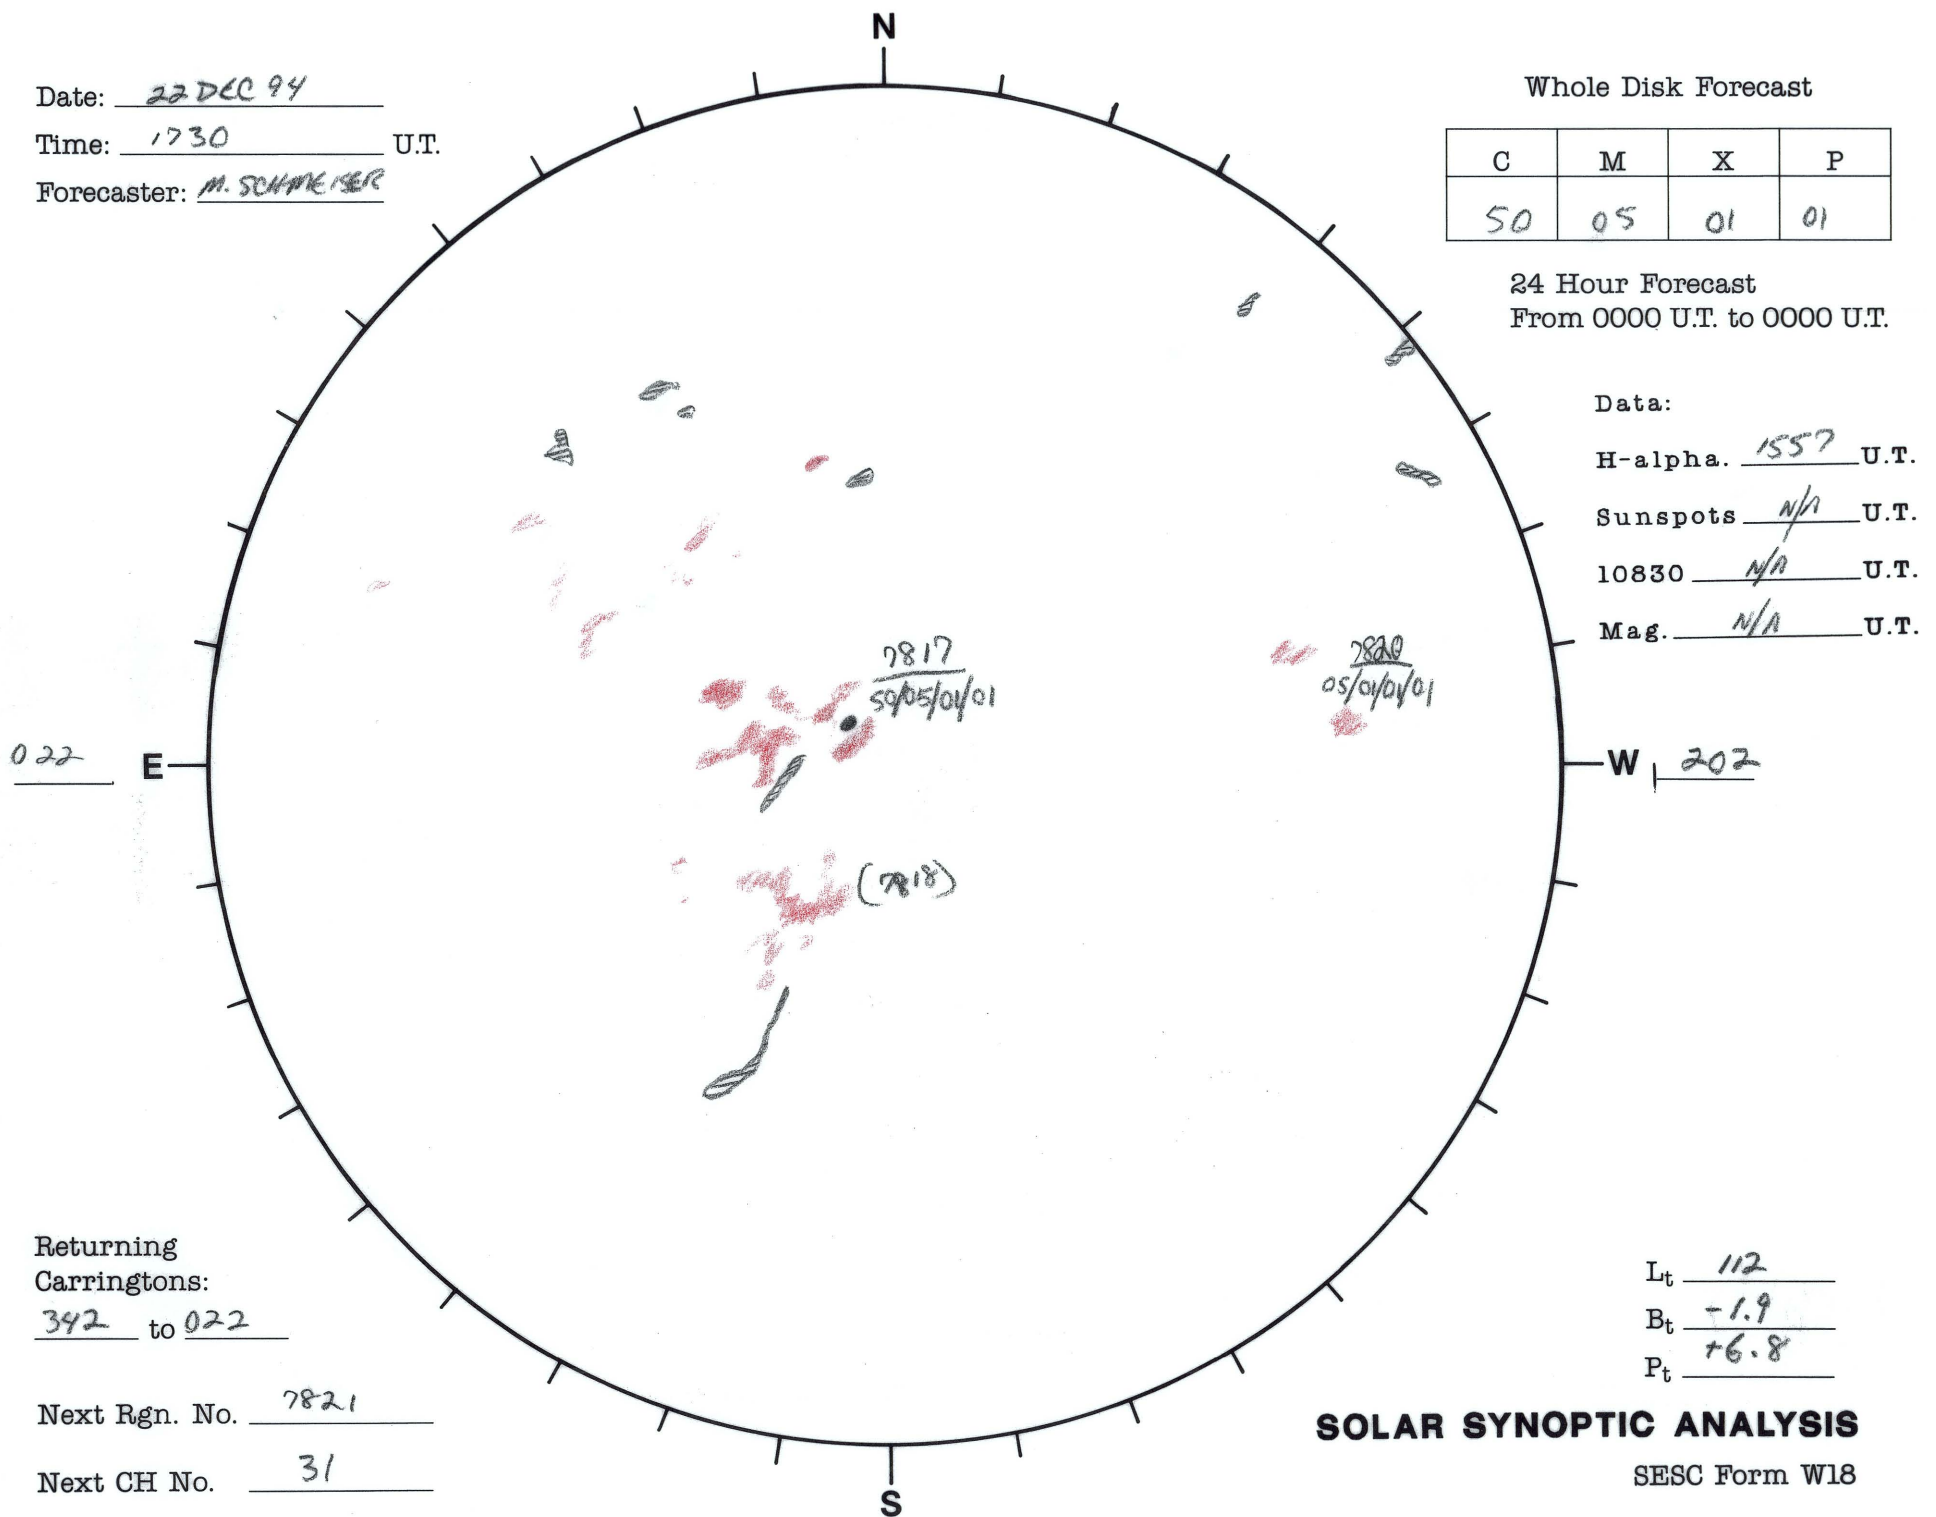

Date: 22 DEC 94
 Time: 1730 U.T.
 Forecaster: M. SCHMEISER

Whole Disk Forecast

C	M	X	P
50	05	01	01

24 Hour Forecast
 From 0000 U.T. to 0000 U.T.

Data:
 H-alpha. 1557 U.T.
 Sunspots N/A U.T.
 10830 N/A U.T.
 Mag. N/A U.T.

Returning
 Carringtons:
342 to 022

Next Rgn. No. 7821

Next CH No. 31

L_t 112
 B_t -1.9
 P_t +6.8

SOLAR SYNOPTIC ANALYSIS

SESC Form W18