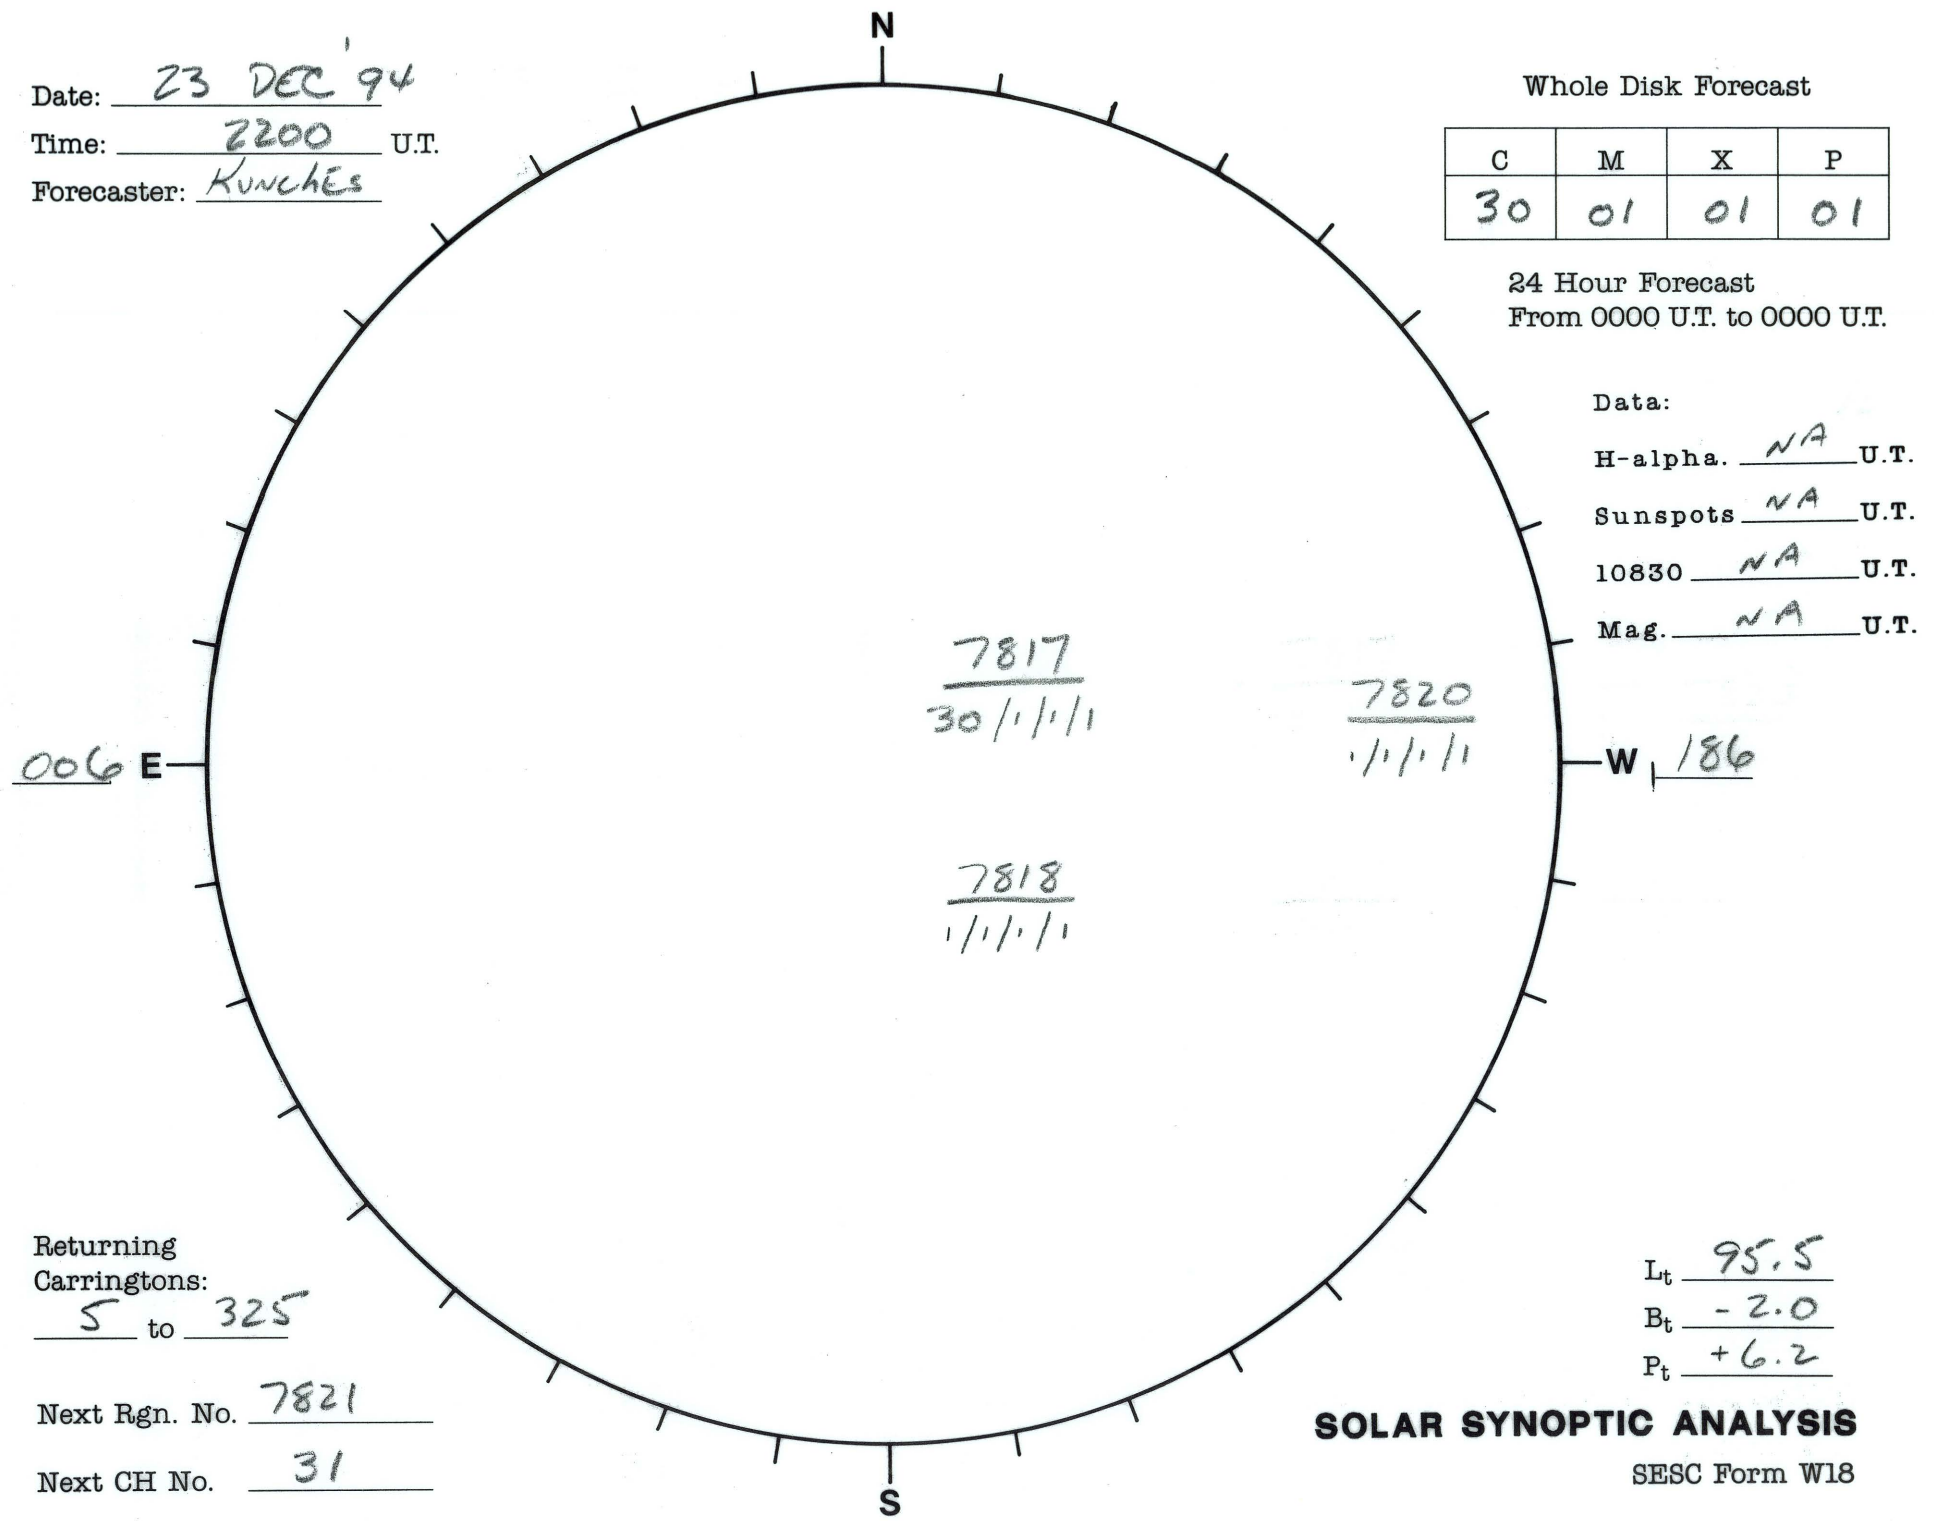

Date: 23 DEC '94
 Time: 2200 U.T.
 Forecaster: Kunches

Whole Disk Forecast

C	M	X	P
30	01	01	01

24 Hour Forecast
 From 0000 U.T. to 0000 U.T.

Data:
 H-alpha. NA U.T.
 Sunspots NA U.T.
 10830 NA U.T.
 Mag. NA U.T.

006 E

W 186

Returning Carringtons:
5 to 325

Next Rgn. No. 7821

Next CH No. 31

L_t 95.5
 B_t -2.0
 P_t +6.2

SOLAR SYNOPTIC ANALYSIS

SESC Form W18