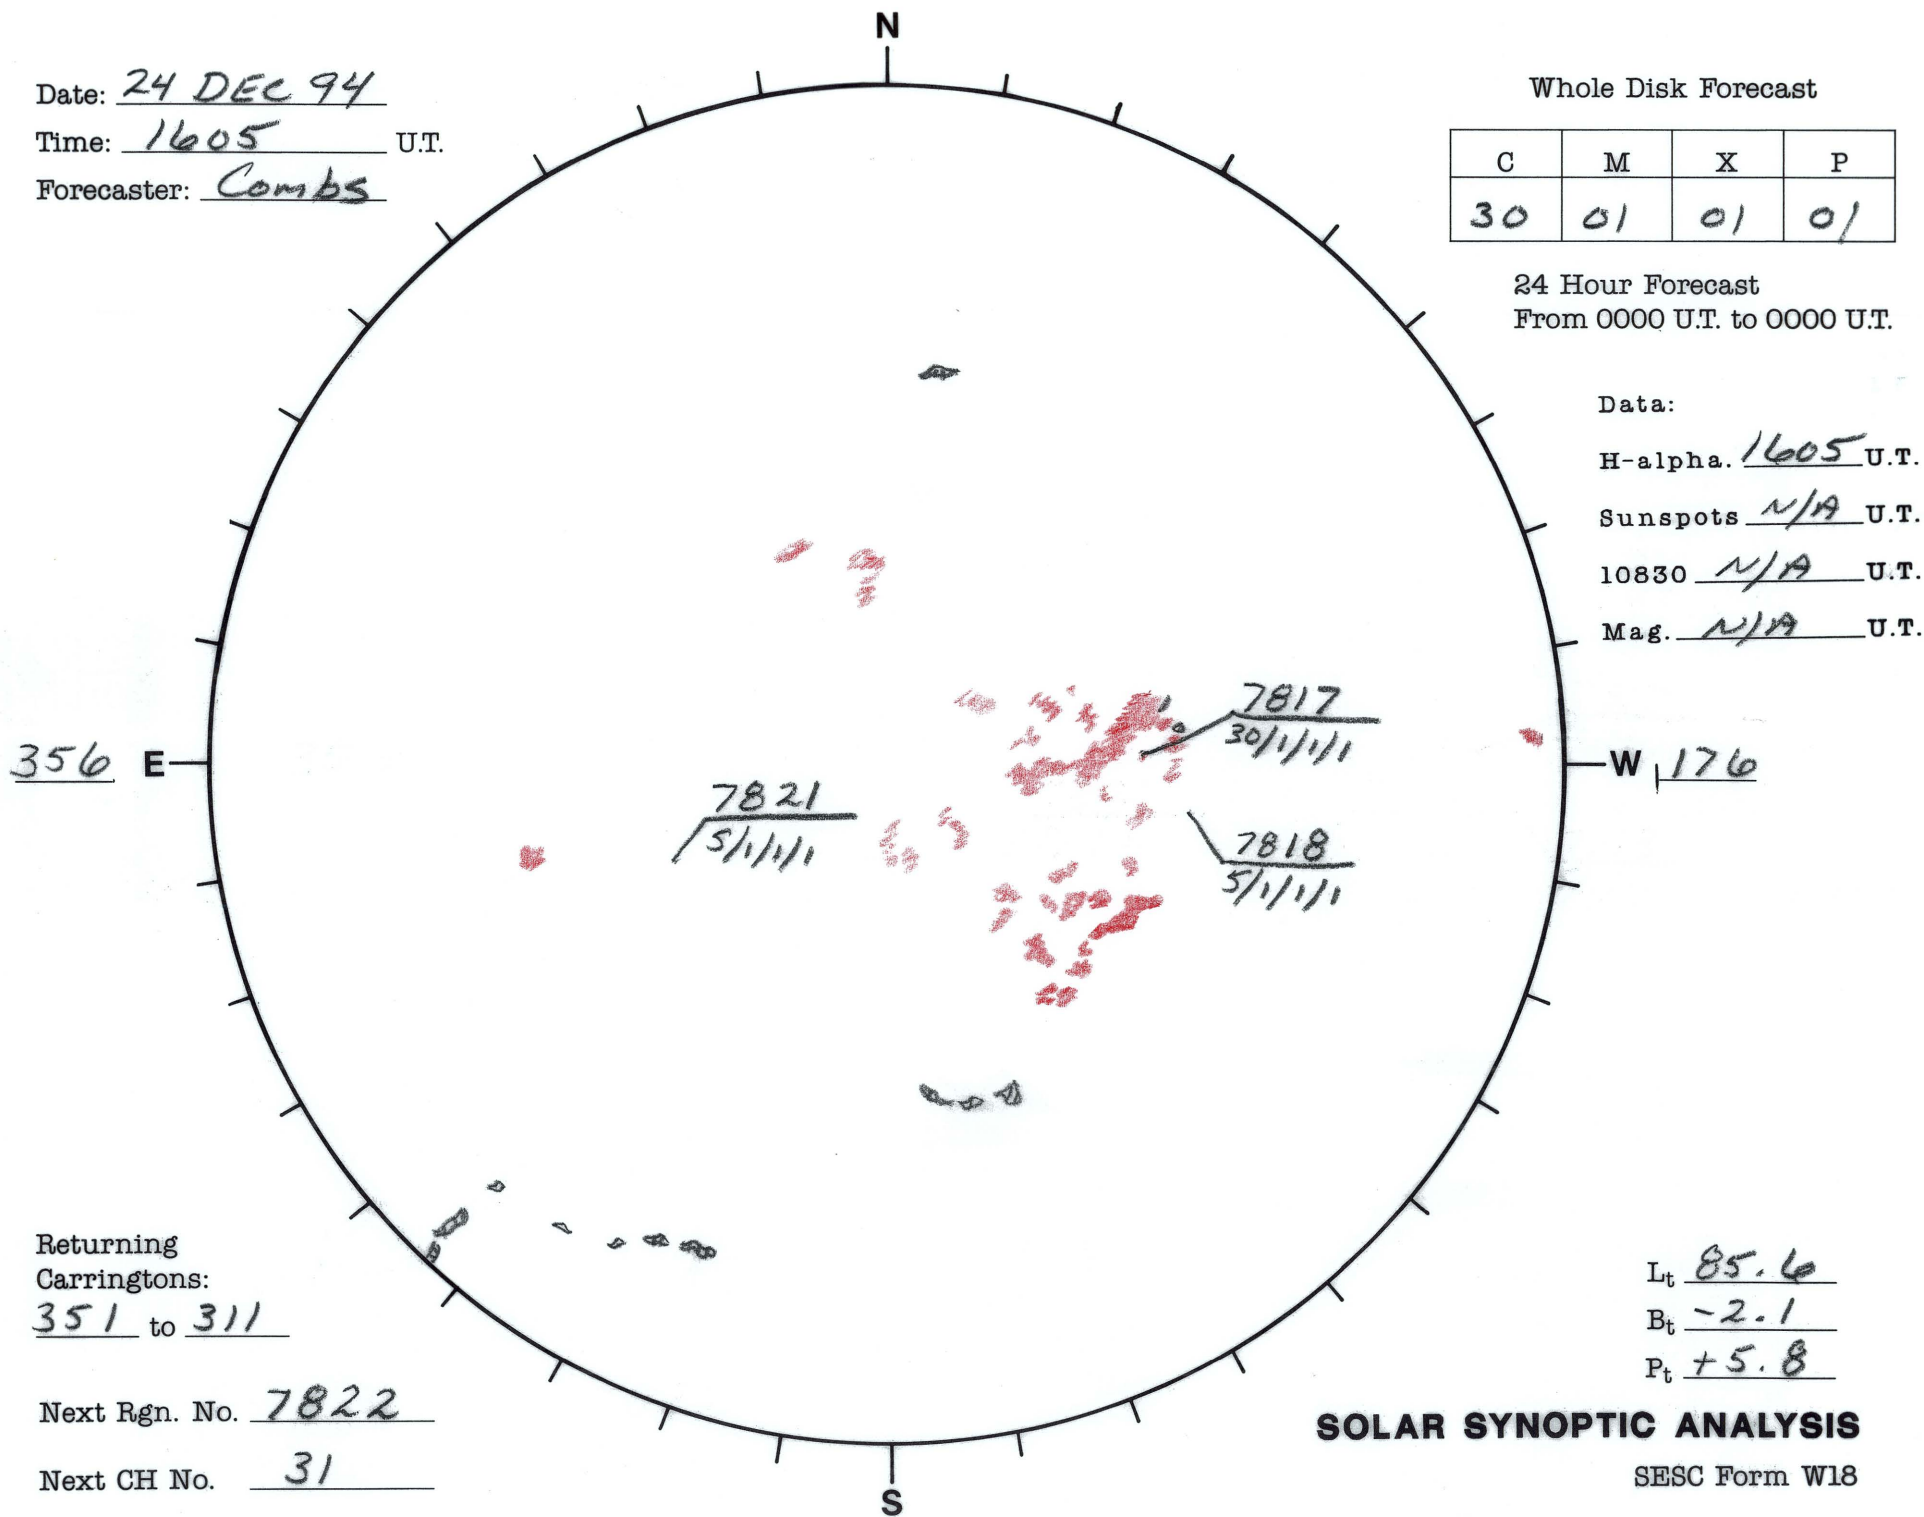

Date: 24 DEC 94  
 Time: 1605 U.T.  
 Forecaster: Combs

Whole Disk Forecast

C	M	X	P
30	01	01	01

24 Hour Forecast  
 From 0000 U.T. to 0000 U.T.

Data:  
 H-alpha. 1605 U.T.  
 Sunspots N/A U.T.  
 10830 N/A U.T.  
 Mag. N/A U.T.

Returning Carringtons:  
351 to 311

Next Rgn. No. 7822

Next CH No. 31

**SOLAR SYNOPTIC ANALYSIS**

SESC Form W18