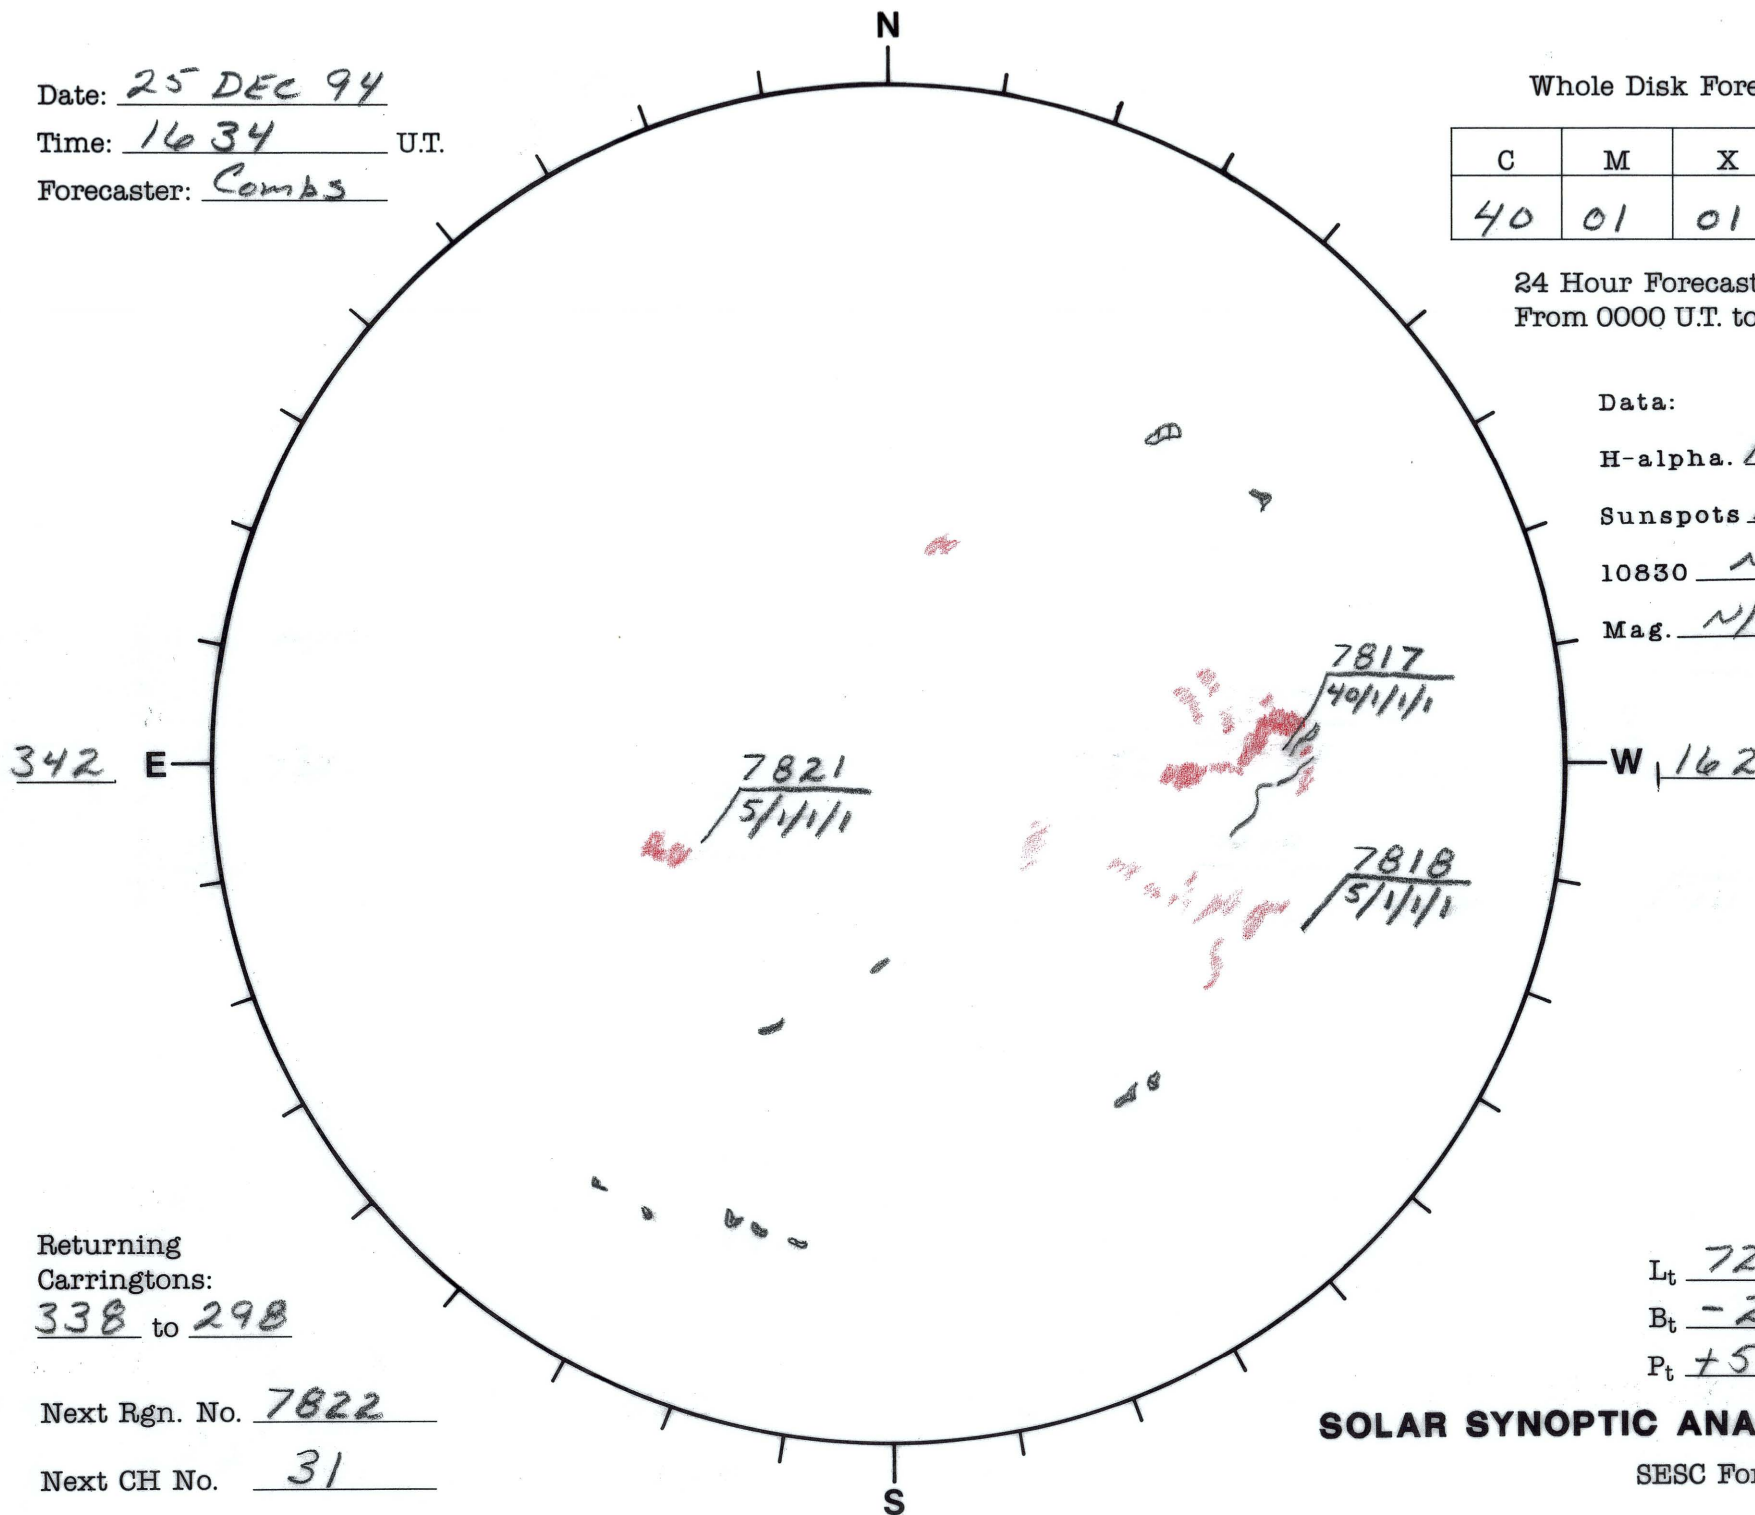

Date: 25 DEC 94  
 Time: 1634 U.T.  
 Forecaster: Combs

Whole Disk Forecast

C	M	X	P
40	01	01	01

24 Hour Forecast  
 From 0000 U.T. to 0000 U.T.

Data:  
 H-alpha. 1634 U.T.  
 Sunspots N/A U.T.  
 10830 N/A U.T.  
 Mag. N/A U.T.

Returning  
 Carringtons:  
338 to 298

Next Rgn. No. 7822

Next CH No. 31

$L_t$  72.2  
 $B_t$  -2.2  
 $P_t$  +5.3

**SOLAR SYNOPTIC ANALYSIS**

SESC Form W18