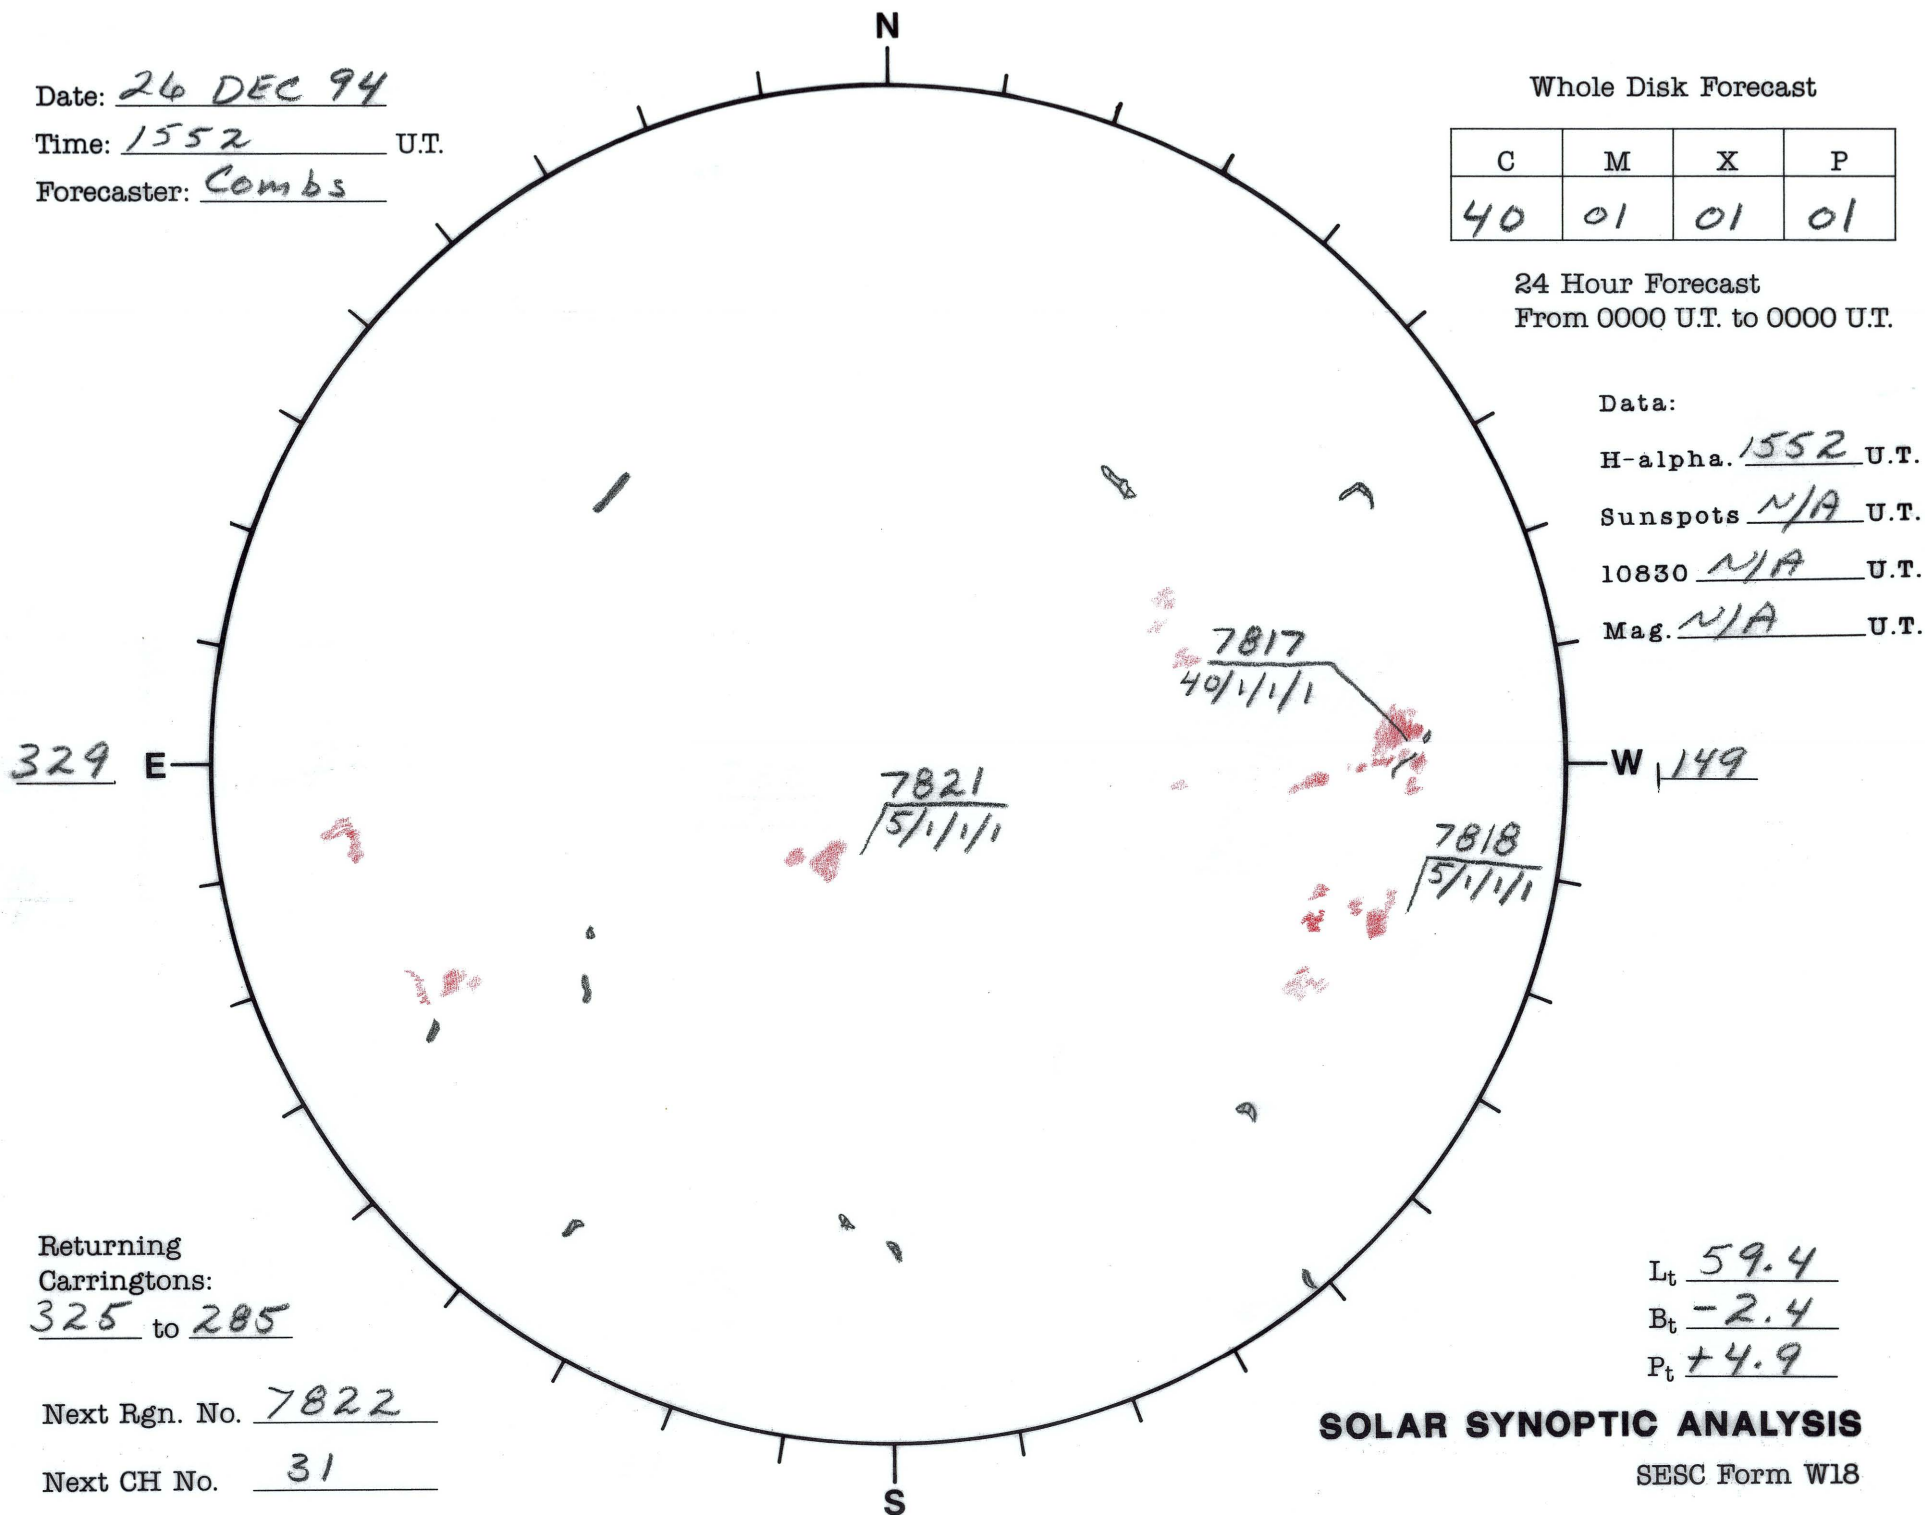

Date: 26 DEC 94
Time: 1552 U.T.
Forecaster: Combs

Whole Disk Forecast

C	M	X	P
40	01	01	01

24 Hour Forecast
From 0000 U.T. to 0000 U.T.

Data:
H-alpha. 1552 U.T.
Sunspots N/A U.T.
10830 N/A U.T.
Mag. N/A U.T.

Returning
Carringtons:
325 to 285

Next Rgn. No. 7822

Next CH No. 31

L_t 59.4
B_t -2.4
P_t +4.9

SOLAR SYNOPTIC ANALYSIS

SESC Form W18