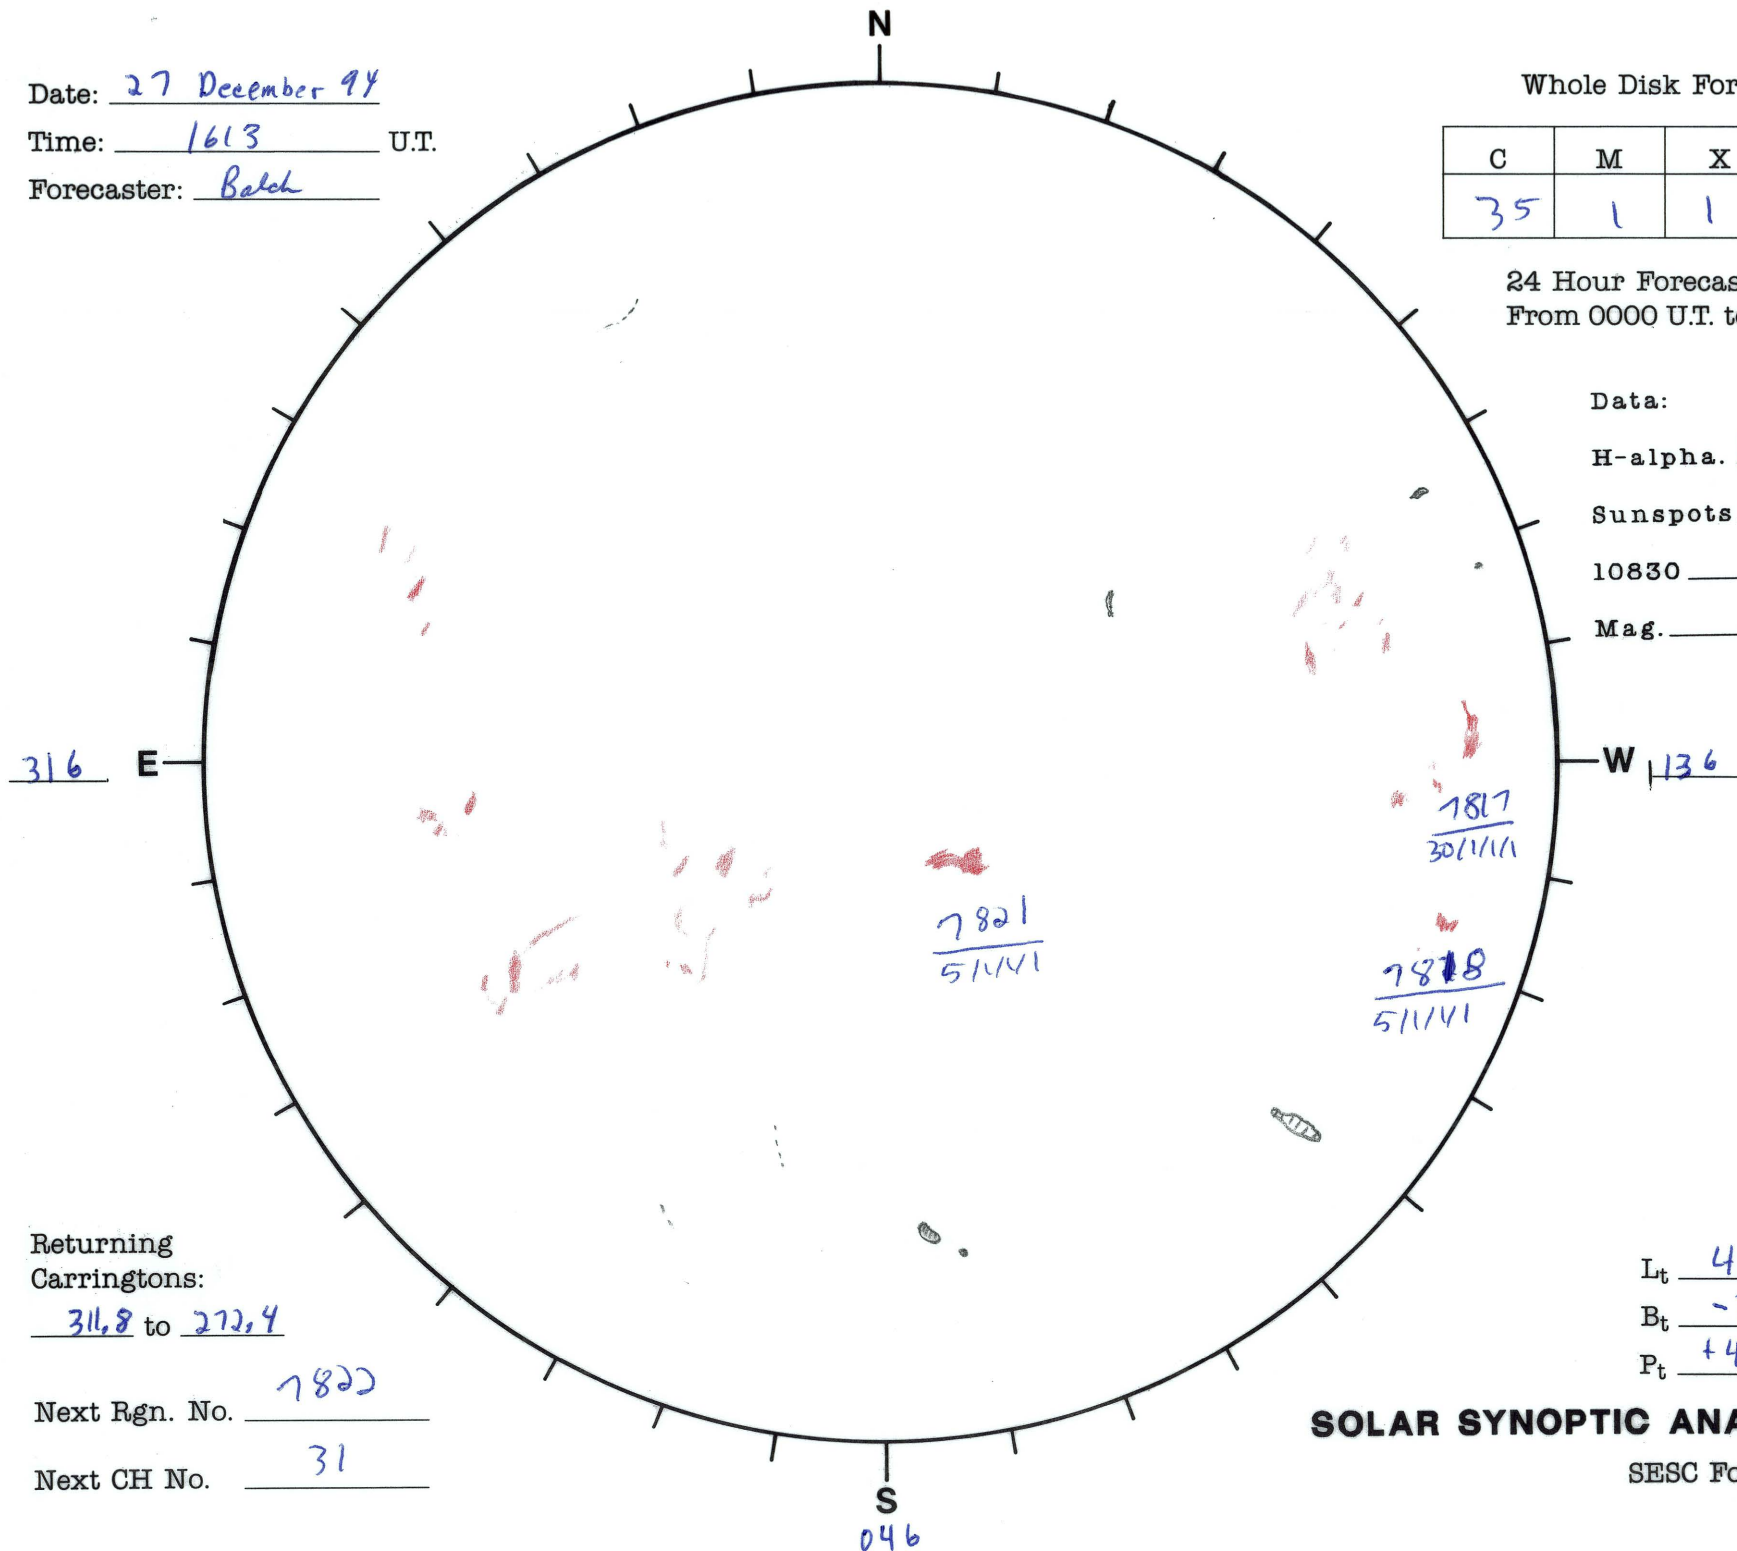

Date: 27 December 94
 Time: 1613 U.T.
 Forecaster: Batch

Whole Disk Forecast

C	M	X	P
35	1	1	1

24 Hour Forecast
 From 0000 U.T. to 0000 U.T.

Data:
 H-alpha. 1613 U.T.
 Sunspots na U.T.
 10830 na U.T.
 Mag. na U.T.

Returning Carringtons:

316.8 to 272.4

Next Rgn. No. 7822

Next CH No. 31

L_t 46.0
 B_t -2.5
 P_t +4.4

SOLAR SYNOPTIC ANALYSIS

SESC Form W18