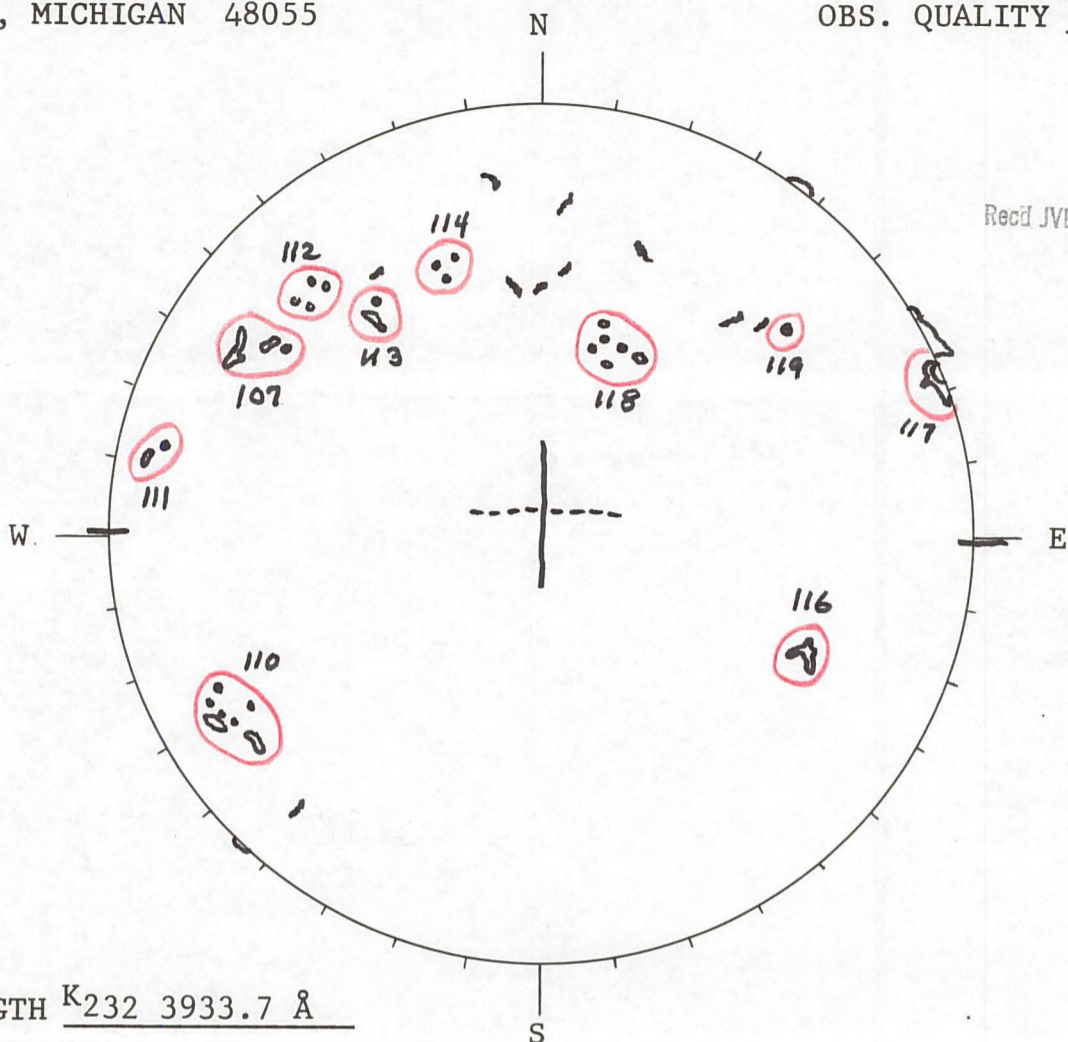

CALCIUM PLAGE REPORT

McMATH-HULBERT OBSERVATORY
UNIVERSITY OF MICHIGAN
895 LAKE ANGELUS ROAD, N.
PONTIAC, MICHIGAN 48055

NUMBER 5971
DATE 1966, Jan. 4 1430 UT
OBSERVER Bergey
OBS. QUALITY Poor

WAVELENGTH ^{K₂₃₂} 3933.7 Å

Number	Act.	Lat.	Mer. Dist.	Area	Int.
✓ 107	1	N23	W47	0700	2.5
✓ 110	1	S28	W55	0900	3.5
✓ 111	1	N09	W67	0200	1
✓ 112	1	N31	W40	0200	1.5
✓ 113	1	N28	W27	0300	1.5
✓ 114	1	N36	W17	0200	1
✓ 116	1	S18	E41	0400	3.5
✓ 117	1	N21	E80	1800	2.5
✓ 118	1	N23	E10	0400	1
✓ 119	1	N27	E39	0100	1.5