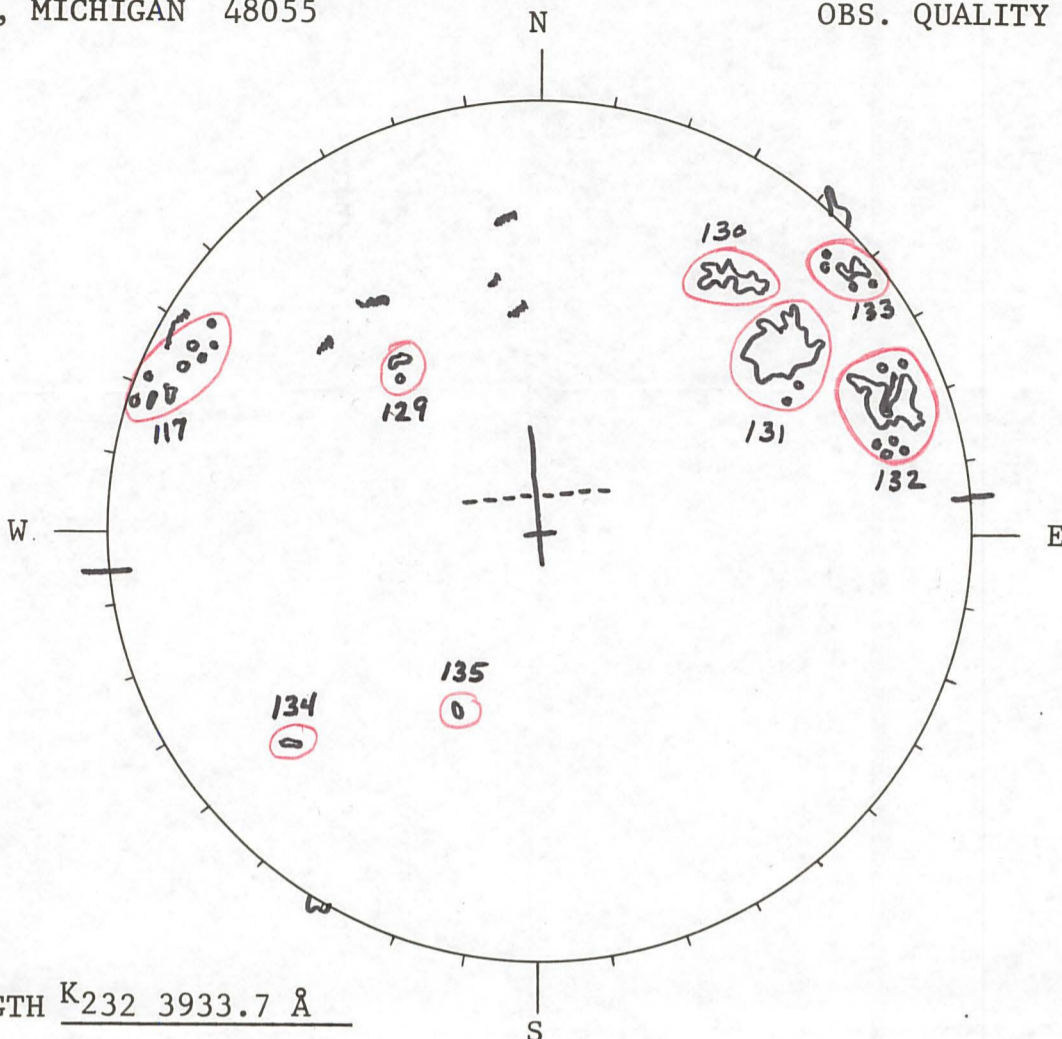

CALCIUM PLAGE REPORT

MCMATH-HULBERT OBSERVATORY  
UNIVERSITY OF MICHIGAN  
895 LAKE ANGELUS ROAD, N.  
PONTIAC, MICHIGAN 48055

NUMBER 5979  
DATE 1966, Jan. 16 1455 UT  
OBSERVER Bergey  
OBS. QUALITY Poor

Recd JVL 19 JAN '66

WAVELENGTH  $K_{232}$  3933.7 Å

Number	Act.	Lat.	Mer. Dist.	Area	Int.	
✓ 8117	1	N25	W71	1200	2	
✓ 129	1	N20	W18	0300	1	
✓ 130	1	N29	E35	1400	3	
✓ 131	1	N18	E40	3500	3	
✓ 132	1	N10	E61	3400	3	
✓ 133	1	N31	E69	1200	3.5	
✓ 134	1	S29	W46	0300	2	
✓ 135	1	S28	W16	0200	2	

16.6 to 100