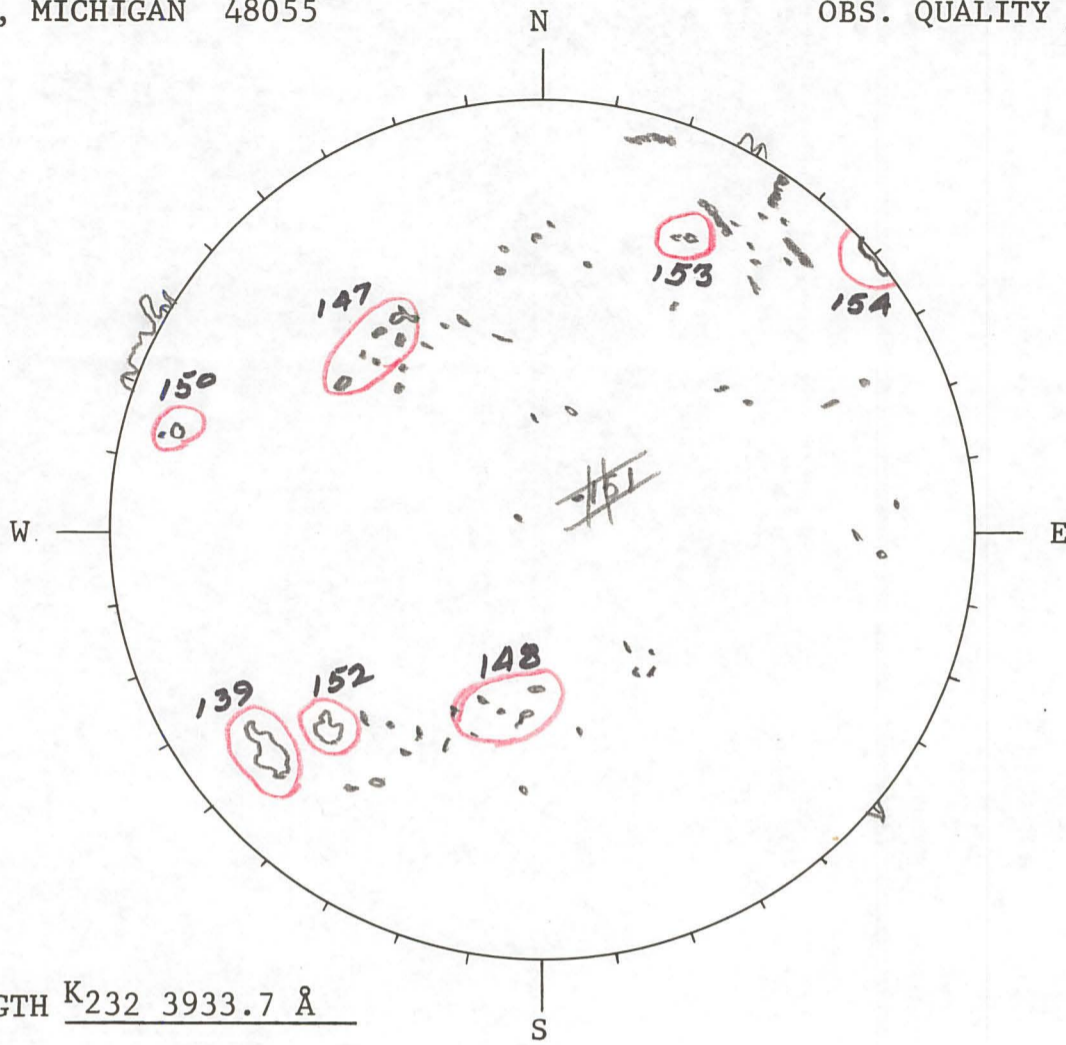

CALCIUM PLAGE REPORT

McMATH-HULBERT OBSERVATORY  
 UNIVERSITY OF MICHIGAN  
 895 LAKE ANGELUS ROAD, N.  
 PONTIAC, MICHIGAN 48055

NUMBER 5988  
 DATE 1966 JAN. 29 1420 UT  
 OBSERVER OLSON  
 OBS. QUALITY POOR

Recd JVL 2 FEB '66

WAVELENGTH K232 3933.7 Å

Number	Act.	Lat.	Mer. Dist.	Area	Int.	
8139	1	S26	W54	1300	3	
147	1	N25	W20	500	1.5	
148	1	S29	W09	400	1	
150	1	N20	W60	200	1	
152	1	S25	W40	600	3.5	
153	1	N31	E33	100	1.5	
154	1	N27	E85	1500	2.5	