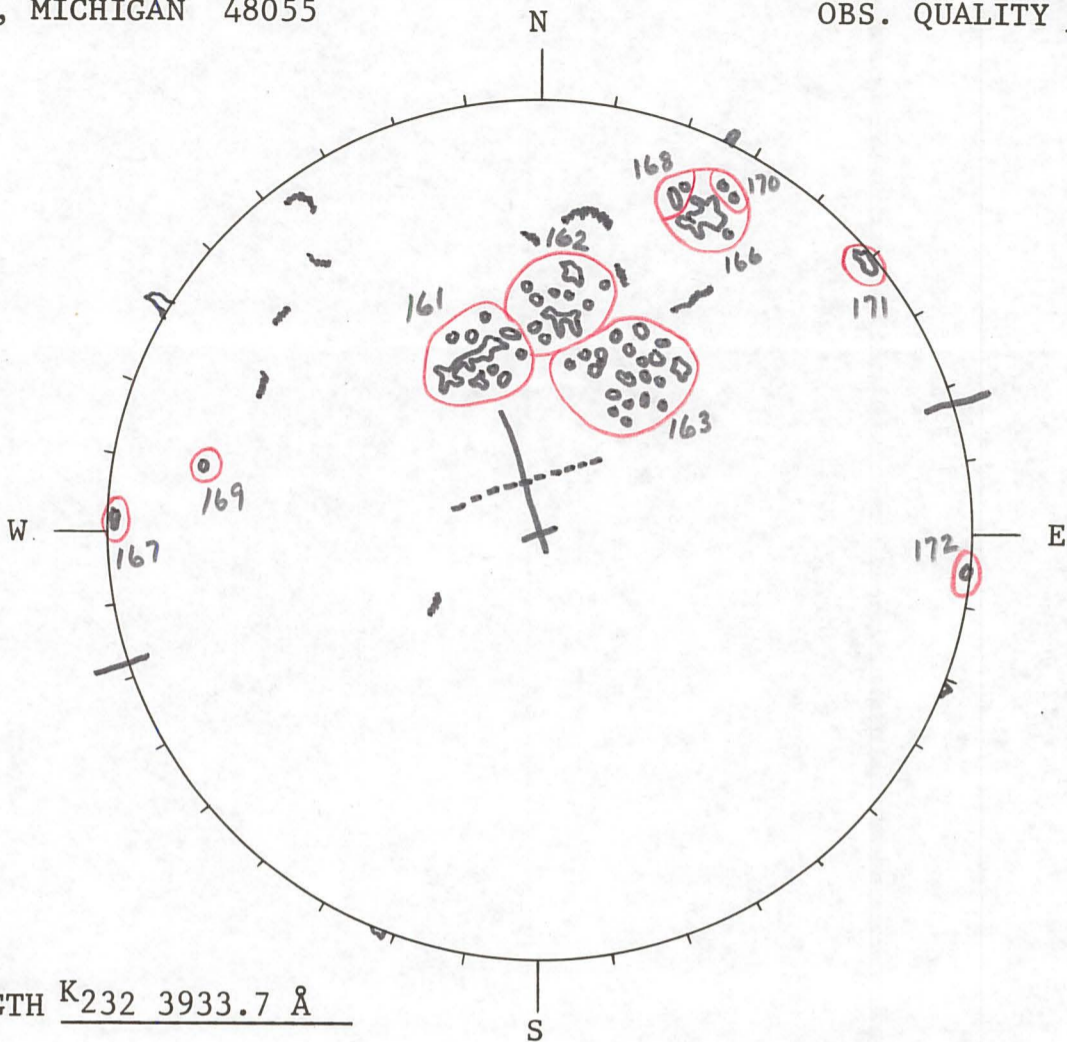

CALCIUM PLAGE REPORT

McMATH-HULBERT OBSERVATORY
UNIVERSITY OF MICHIGAN
895 LAKE ANGELUS ROAD, N.
PONTIAC, MICHIGAN 48055

NUMBER 6001
DATE 1966, Feb. 15 1425UT
OBSERVER Bergey
OBS. QUALITY Fair

WAVELENGTH K_{232} 3933.7 Å

Number	Act.	Lat.	Mer. Dist.	Area	Int.	
8167						
8167						
8161	1	N19	W01	1500	2	
✓162	1	N23	E14	1200	1.5	
✓163	1	N11	E18	1500	2	
✓166	1	N30	E43	1500	3.5	
✓167	1	N18	W83	0300	1	
✓168	1	N34	E42	0300	2	
✓169	1	N17	W48	0100	1	
✓170	1	N33	E53	0200	1.5	
✓171	1	N20	E79	1100	2.5	
✓172	1	S23	E82	0200	1	