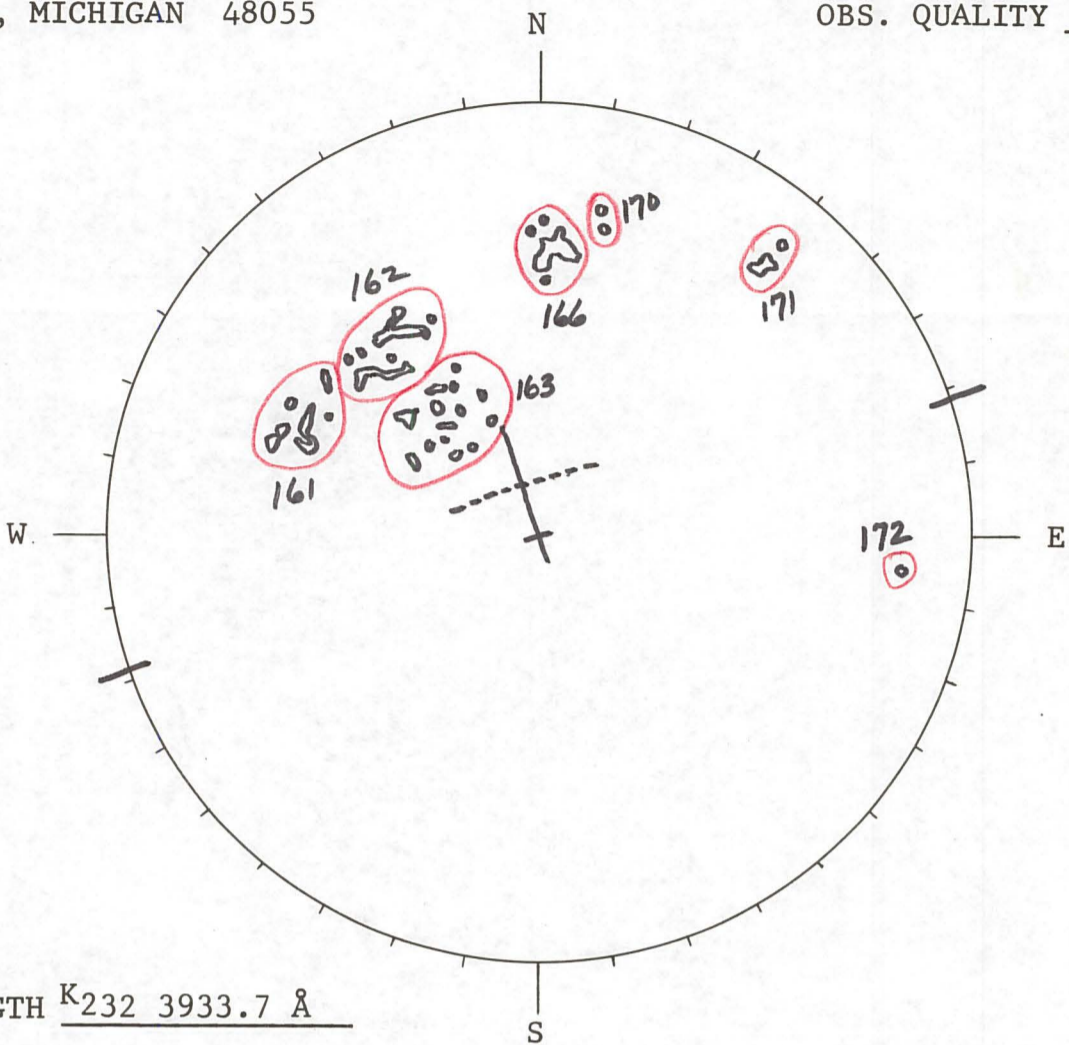

CALCIUM PLAGE REPORT

Recd JVL 21 FEB '66

McMATH-HULBERT OBSERVATORY  
 UNIVERSITY OF MICHIGAN  
 895 LAKE ANGELUS ROAD, N.  
 PONTIAC, MICHIGAN 48055

NUMBER ~~6004~~ 6003  
 DATE 1966, Feb. 17 1415 UT  
 OBSERVER Bergey  
 OBS. QUALITY Poor

WAVELENGTH K<sub>232</sub> 3933.7 Å

Number	Act.	Lat.	Mer. Dist.	Area	Int.	
✓ 161	1	N19	W29	1100	2	
✓ 162	1	N25	W12	1200	1.5	
✓ 163	1	N12	W08	1100	2	
✓ 166	1	N31	E16	1400	3.5	
✓ 170	1	N34	E27	0200	1.5	
✓ 171	1	N31	E51	0500	3	
✓ 172	1	S23	E58	0100	1	