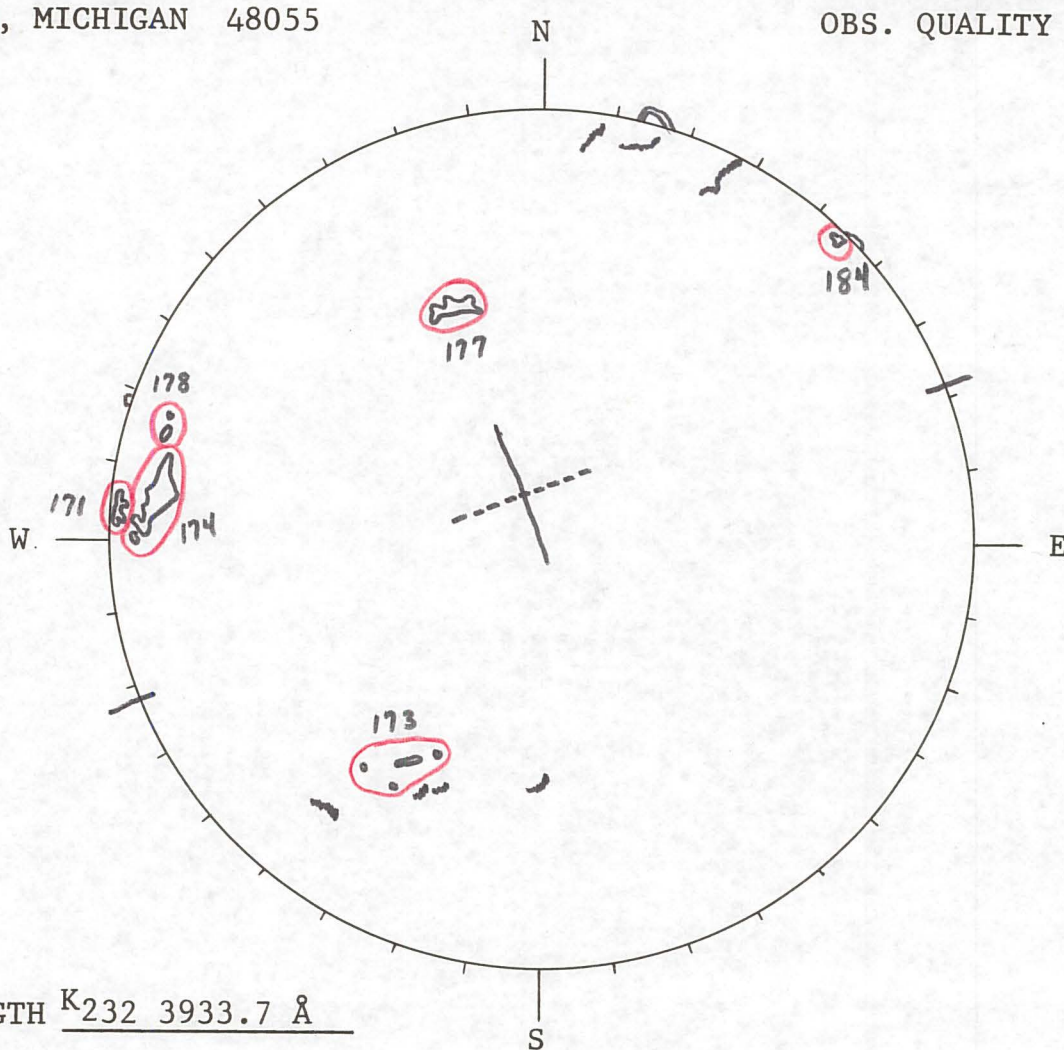

CALCIUM PLAGE REPORT

McMATH-HULBERT OBSERVATORY
UNIVERSITY OF MICHIGAN
895 LAKE ANGELUS ROAD, N.
PONTIAC, MICHIGAN 48055

dif MAR 3 '66

NUMBER 6010
DATE 1966, Feb. 27 1425 UT
OBSERVER Bergey
OBS. QUALITY Poor

Recd JVL 3 MAR '66

WAVELENGTH $K_{232} \ 3933.7 \text{ \AA}$

Number	Act.	Lat.	Mer. Dist.	Area	Int.
8171	1	N23	W80	1100	2
173	1	S26	W36	0300	1
174	1	N21	W61	2300	3.5
177	1	N28	E01	0800	2.5
178	1	N30	W56	0300	1
184	1	N22	E78	0600	3

REC'D STA MAR 3 '66