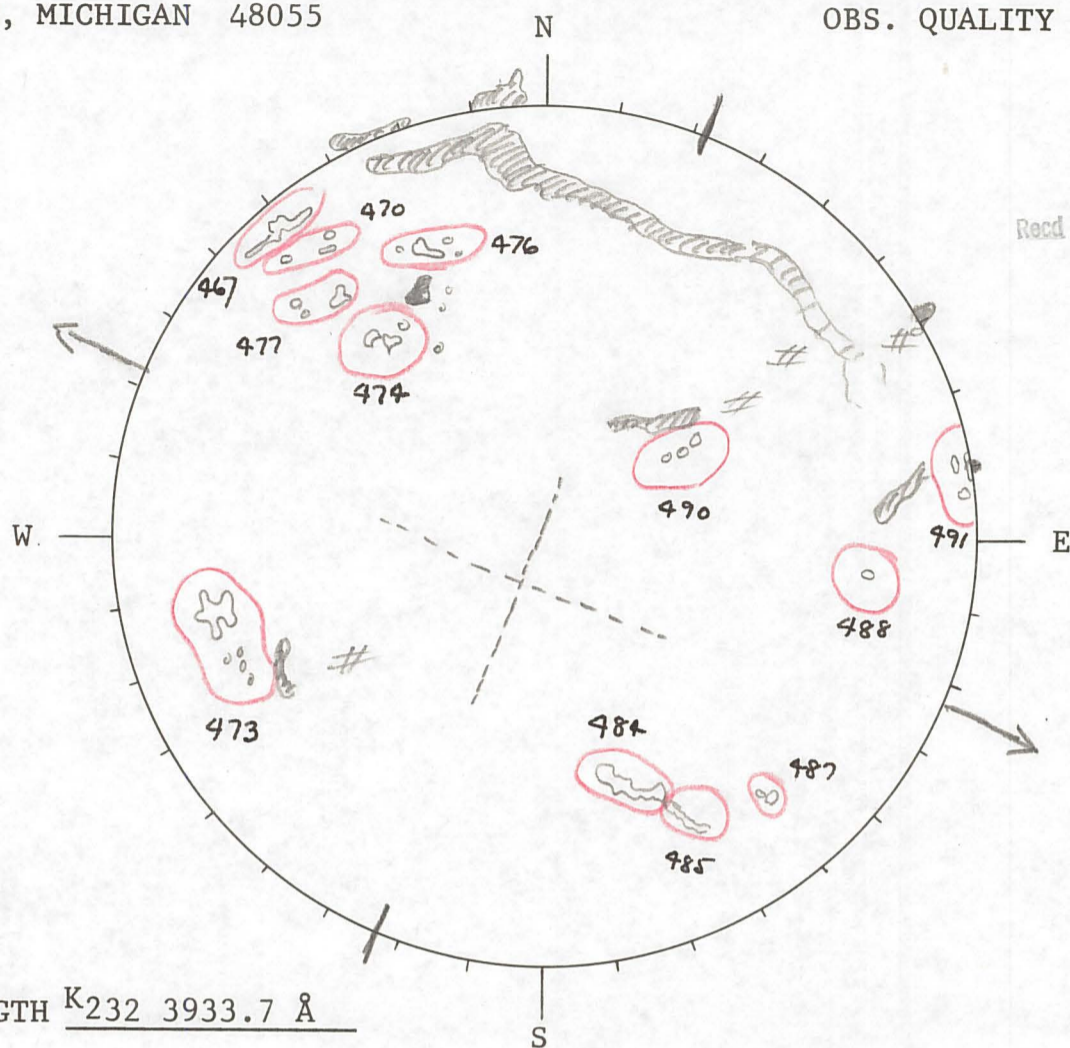

CALCIUM PLAGE REPORT

McMATH-HULBERT OBSERVATORY
 UNIVERSITY OF MICHIGAN
 895 LAKE ANGELUS ROAD, N.
 PONTIAC, MICHIGAN 48055

NUMBER 6178
 DATE 1966 Sept 5^d 12^h 50^m UT
 OBSERVER Brodie
 OBS. QUALITY Good

WAVELENGTH K₂₃₂ 3933.7 Å

Number	Act.	Lat.	Mer. Dist.	Area	Int.	
✓ 467	1	N25	W72	1500	3.5	
✓ 470	1	N25	W60	400	1.5	
✓ 473	1	S24	W43	1300	2.5	
✓ 474	1	N20	W35	700	2	
✓ 476	1	N34	W41	600	1.5	
✓ 477	1	N22	W50	400	1.5	
✓ 484	1	S22	E25	1000	3	
✓ 485	1	S23	E39	400	1.5	
✓ 487	1	S17	E49	400	2.5	
✓ 488	1	N16	E49	200	1	
✓ 490	1	N24	E13	300	1.5	
✓ 491	1	N32	E85	1200	1.5	