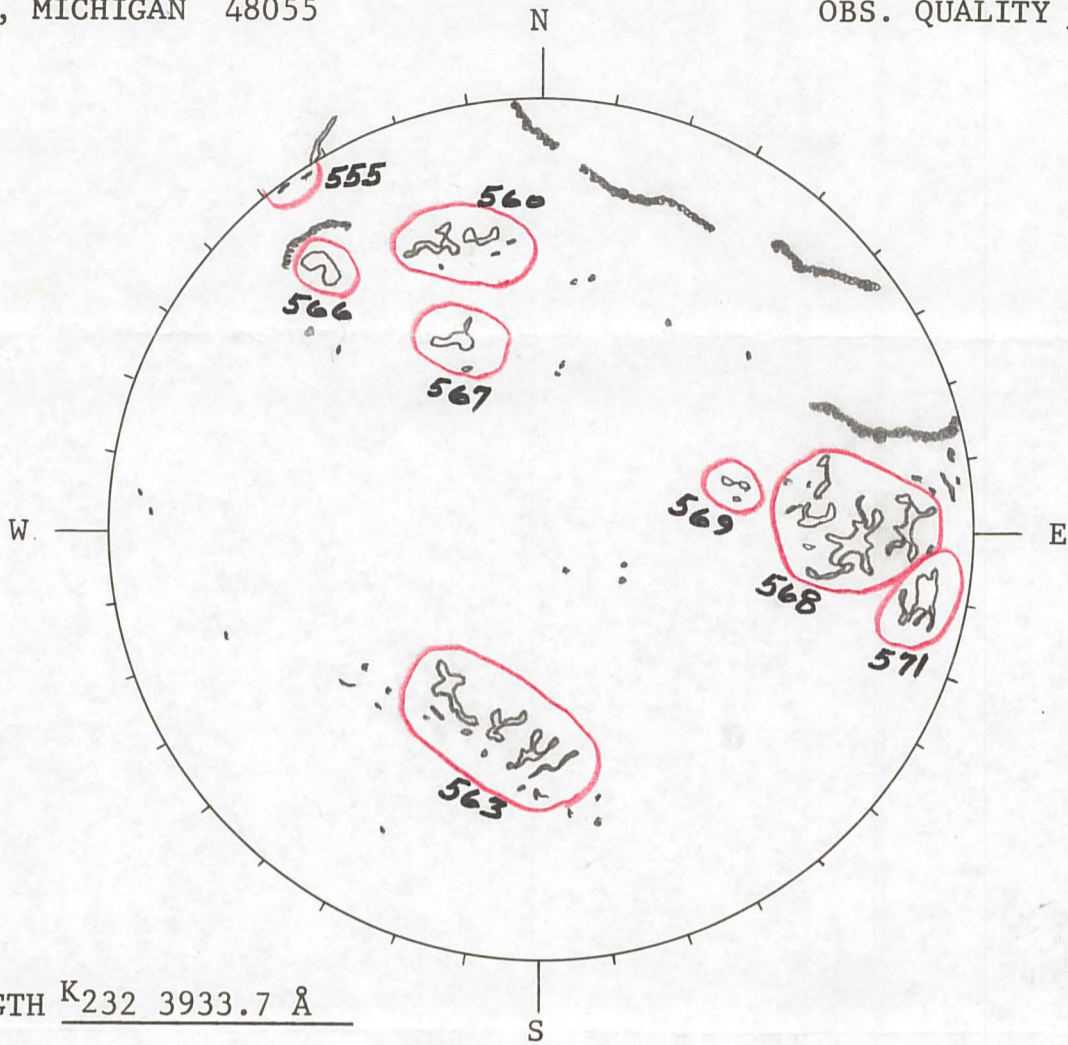

CALCIUM PLAGE REPORT

Rec'd ELW NOV 4 '66

McMATH-HULBERT OBSERVATORY  
UNIVERSITY OF MICHIGAN  
895 LAKE ANGELUS ROAD, N.  
PONTIAC, MICHIGAN 48055

NUMBER 6229  
DATE 1966 NOV. 1<sup>d</sup> 1920 UT  
OBSERVER OLSON  
OBS. QUALITY POOR

Rec'd JVL 4 NOV '66

WAVELENGTH K232 3933.7 Å

Number	Act.	Lat.	Mer. Dist.	Area	Int.	
8555	1	N 29	W 85	600	2	
560	1	N 35	W 34	800	2.5	
563	1	S 23	E 08	2000	3 (2.2)	
566	1	N 22	W 51	800	2	
567	1	N 22	W 22	600	3	
568	1	N 23	E 47	3800	2.5	
569	1	N 20	E 22	200	1	
571	1	N 16	E 67	2500	3.5	