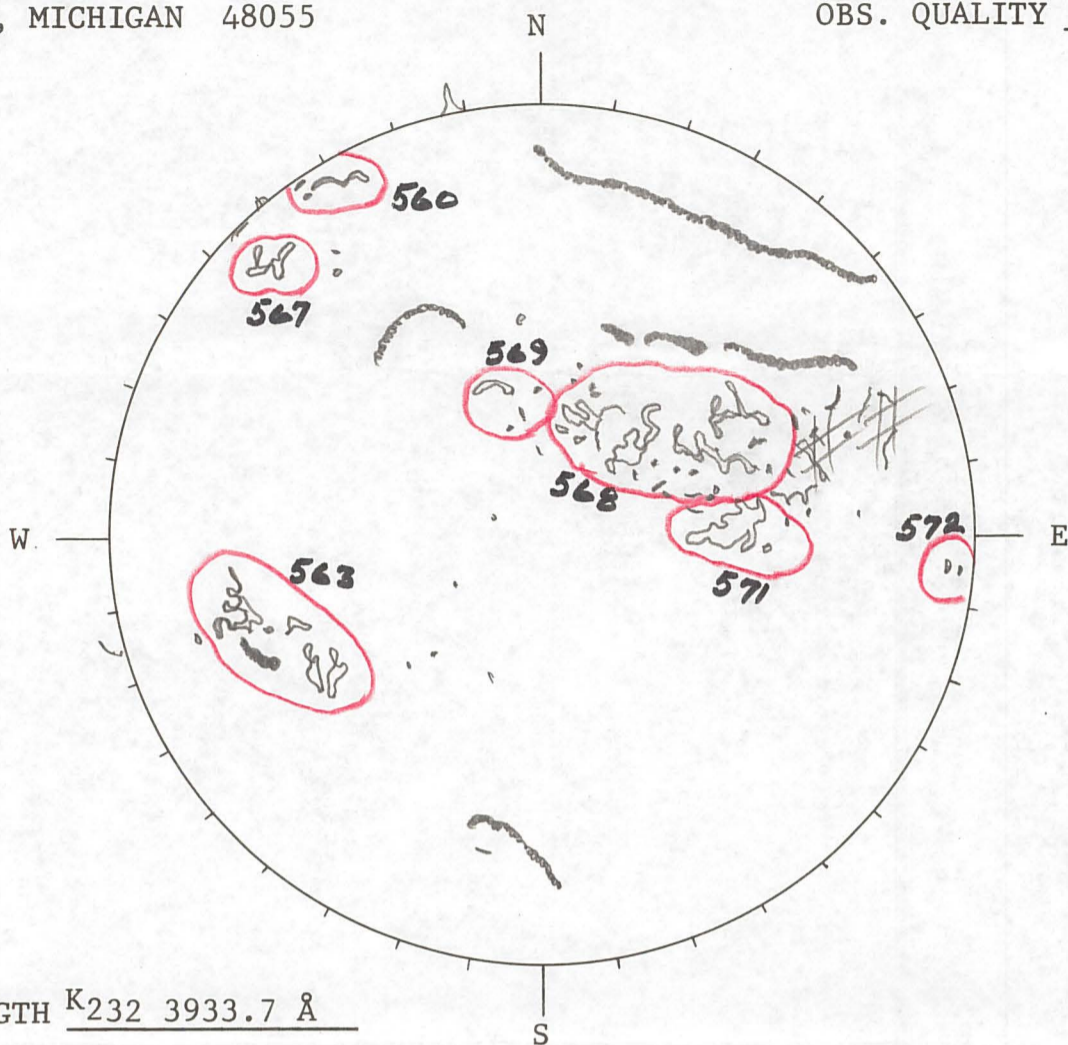

McMATH-HULBERT OBSERVATORY
UNIVERSITY OF MICHIGAN
895 LAKE ANGELUS ROAD, N.
PONTIAC, MICHIGAN 48055

NUMBER 6230
DATE 1966 Nov. 4 1730 UT
OBSERVER OLSON
OBS. QUALITY FAIR

WAVELENGTH K₂₃₂ 3933.7 Å

Number	Act.	Lat.	Mer. Dist.	Area	Int.	
✓ 8560	1	N34	W72	800	2.5	
✓ 563	1	S23	W32	2100	3	
✓ 567	1	N21	W62	800	2	
✓ 568	1	N23	E14	3700	2.5	
✓ 569	1	N19	W14	500	2	
✓ 571	1	N16	E25	2100	3	
✓ 572	1	N20	E78	300	2.5	