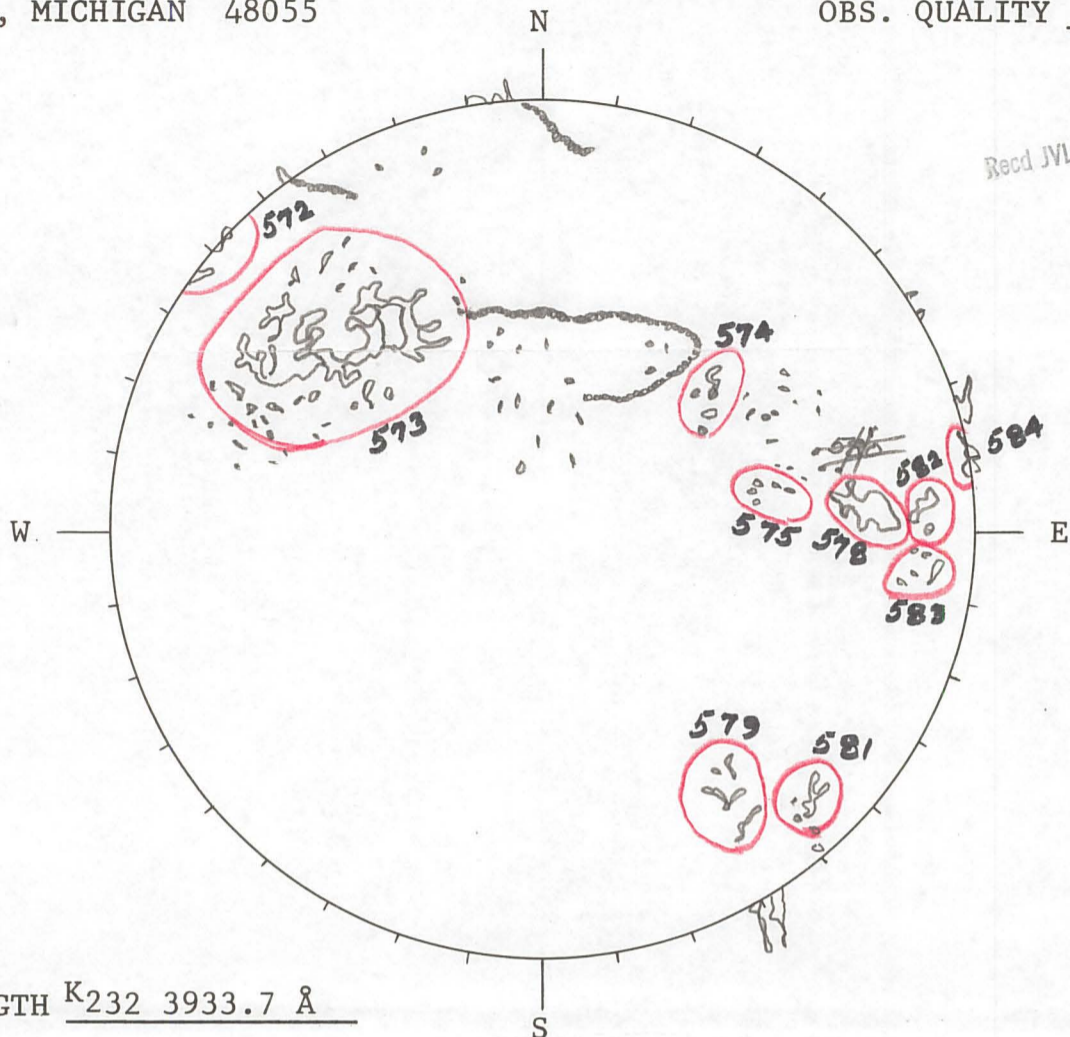

CALCIUM PLAGE REPORT

McMATH-HULBERT OBSERVATORY
 UNIVERSITY OF MICHIGAN
 895 LAKE ANGELUS ROAD, N.
 PONTIAC, MICHIGAN 48055

NUMBER 6236
 DATE 1966 Nov. 16 1550 UT
 OBSERVER OLSON
 OBS. QUALITY POOR

WAVELENGTH K₂₃₂ 3933.7 Å

Number	Act.	Lat.	Mer. Dist.	Area	Int.
✓ 572	1	N19	W85	1000	2.5
✓ 573	1	N15	W42	9500	3
✓ 574	1	N29	E15	600	2
✓ 575	1	N19	E29	300	1.5
✓ 578	1	N21	E47	1700	3
✓ 579	1	S23	E46	800	2 1
✓ 581	1	S18	E62	1000	1.5
✓ 582	1	N23	E64	800	2
✓ 583	1	N17	E64	600	1.5
✓ 584	1	N32	E85	1000	3

Rec'd ELW NOV 21 '66
 16.6