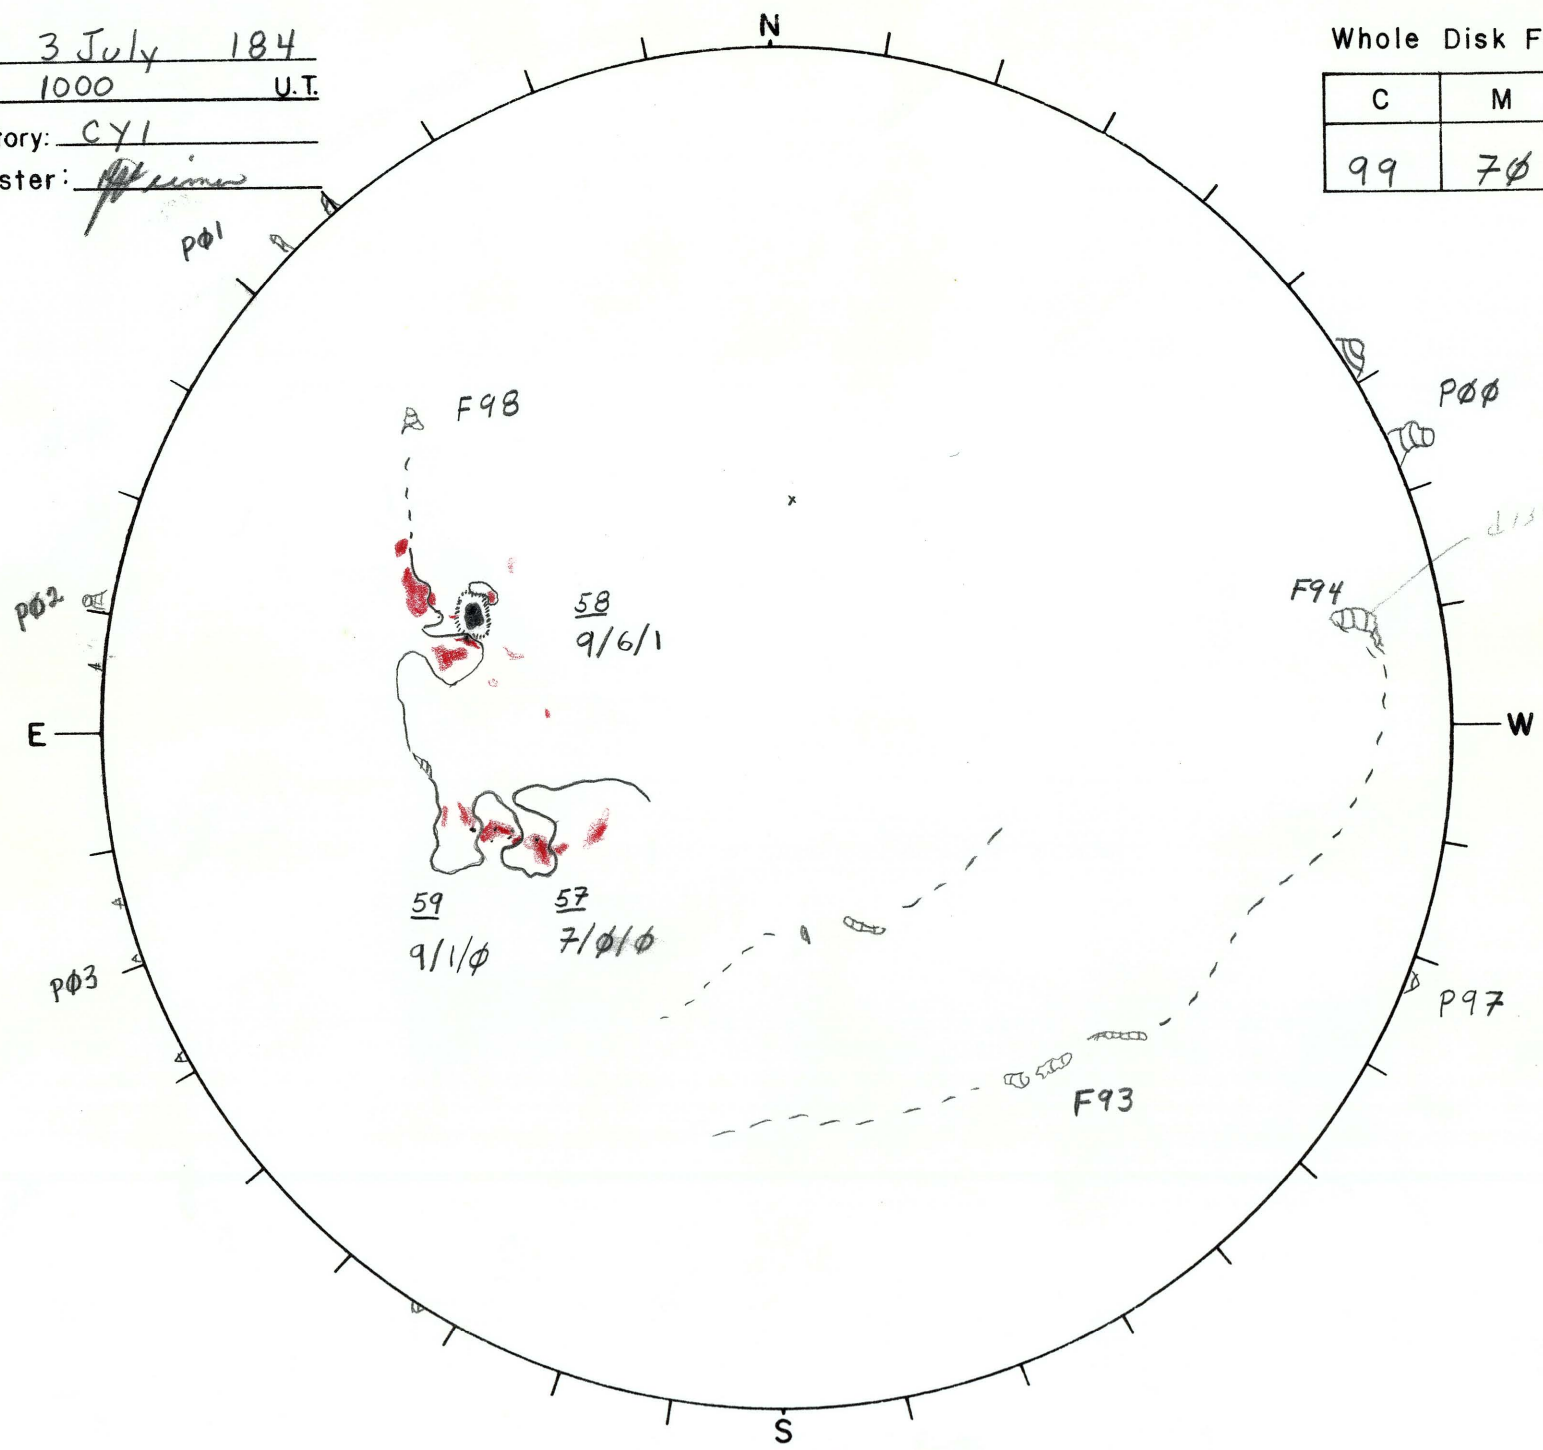

Date: 3 July 1984
 Time: 1000 U.T.
 Observatory: CY1
 Forecaster: [Signature]

Whole Disk Forecast

C	M	X
99	70	02

F98
 58
 9/6/1
 59
 9/1/0
 57
 7/0/0

F94

F93

S
 Lo 301
 B = 3.1

disappeared